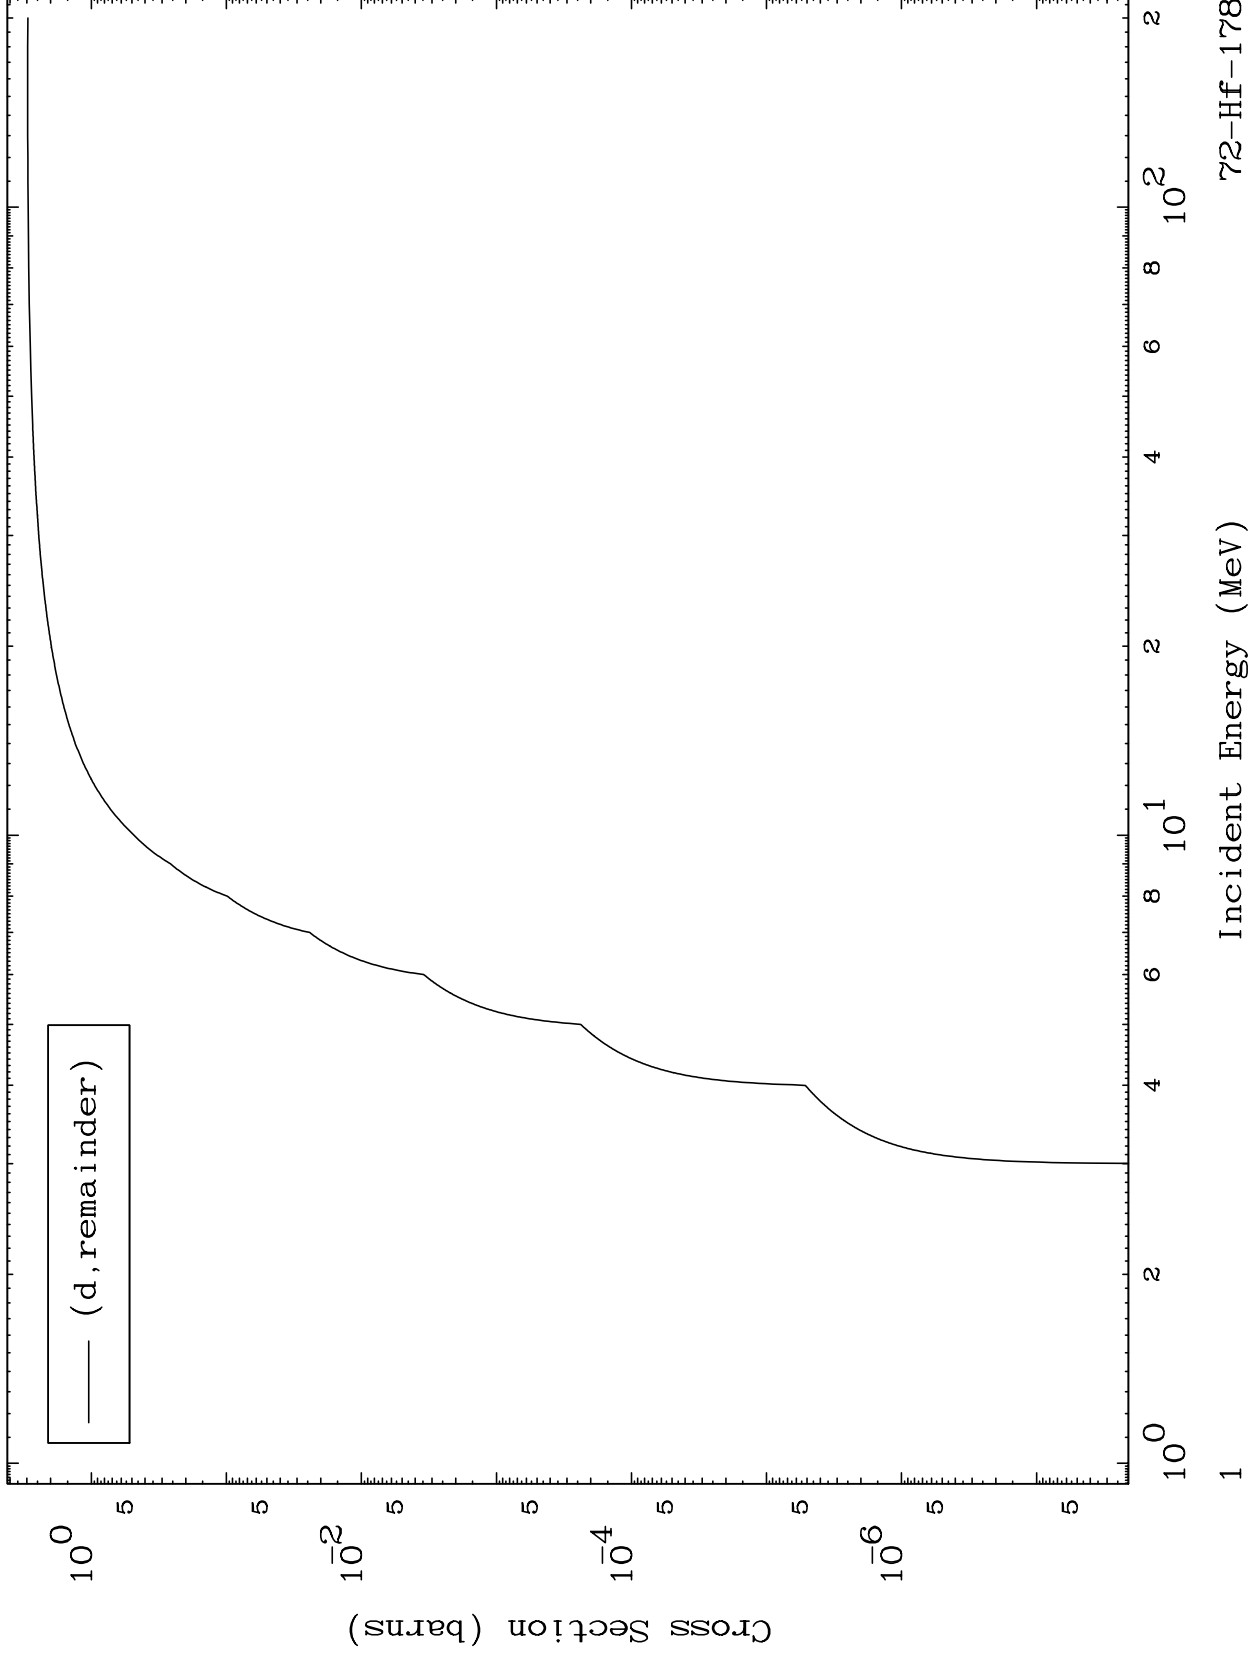

Press Mouse Button to Start

MAT 7238

Deuteron Major  
0 Kelvin Cross Sections

72-Hf-178

Incident Energy (MeV)

72-Hf-178