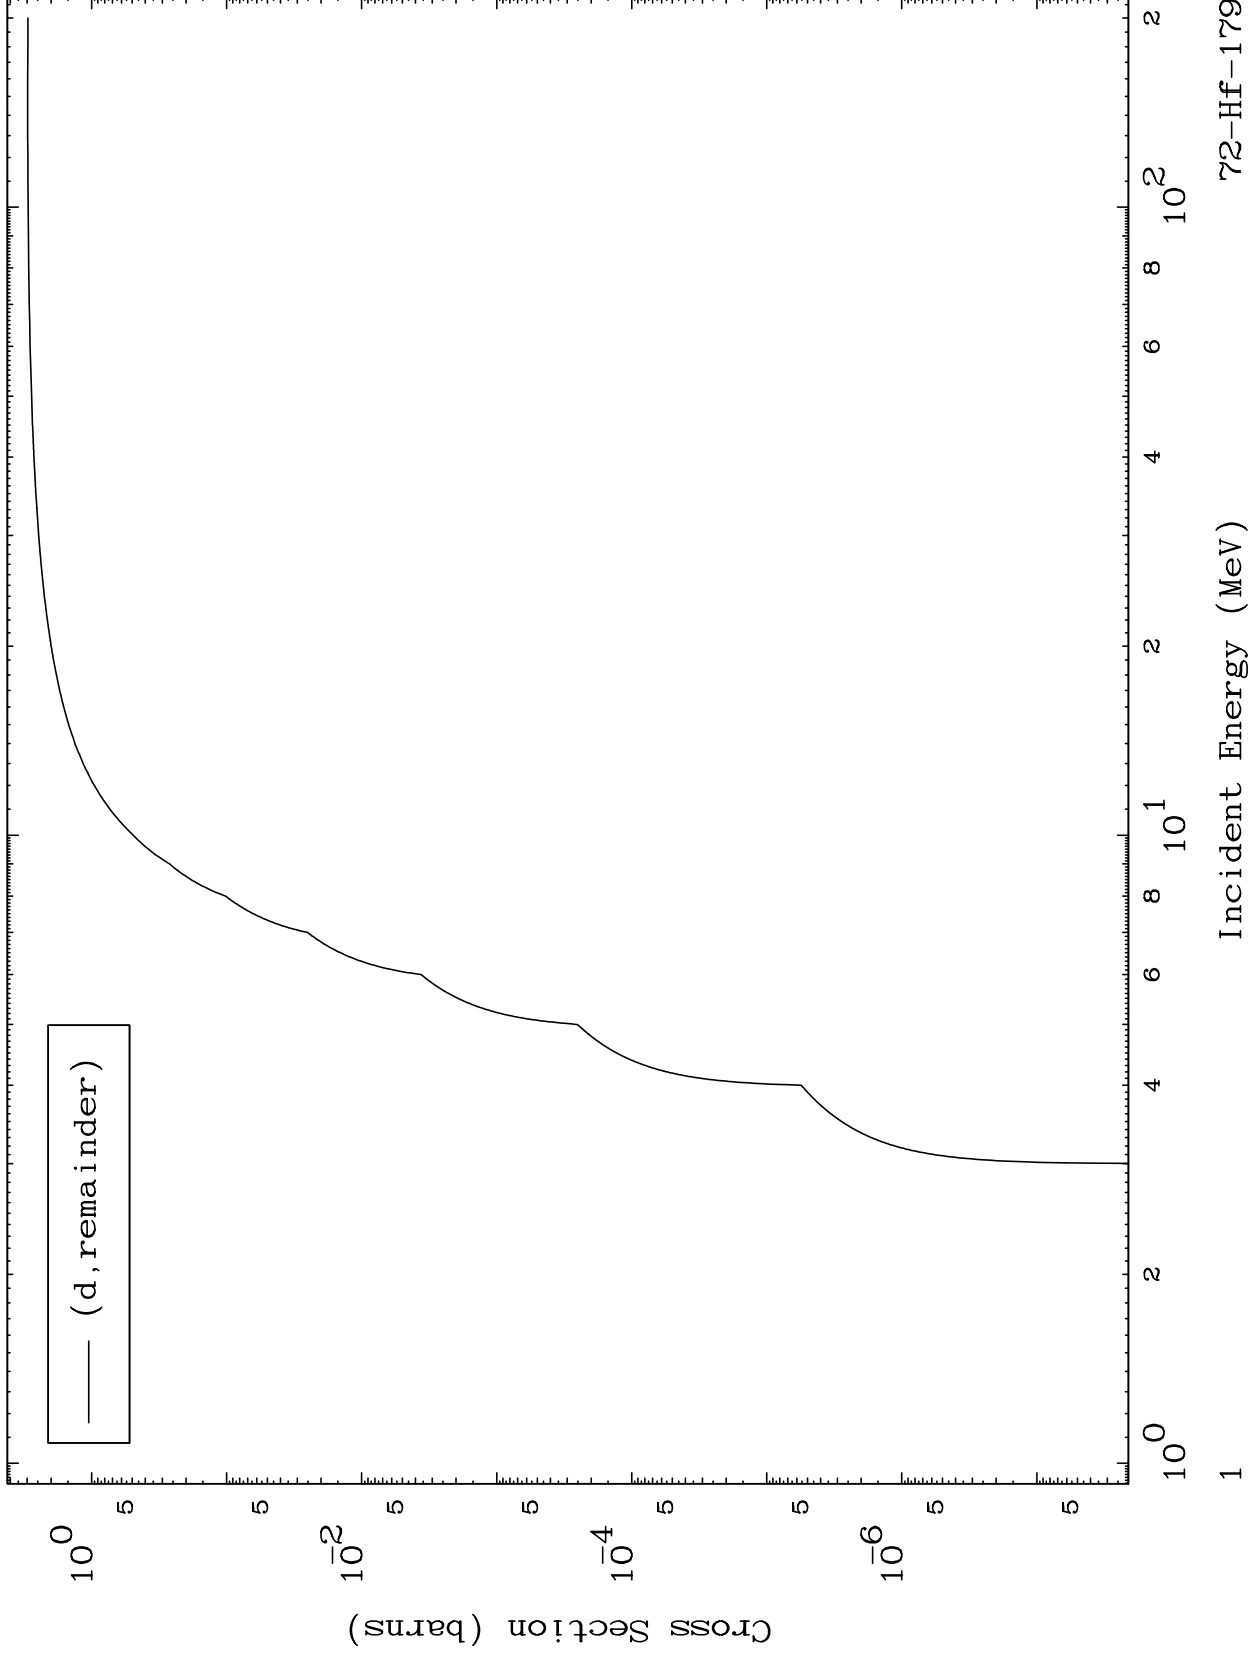

Press Mouse Button to Start

MAT 7241

Deuteron Major
0 Kelvin Cross Sections

72-Hf-179

72-Hf-179