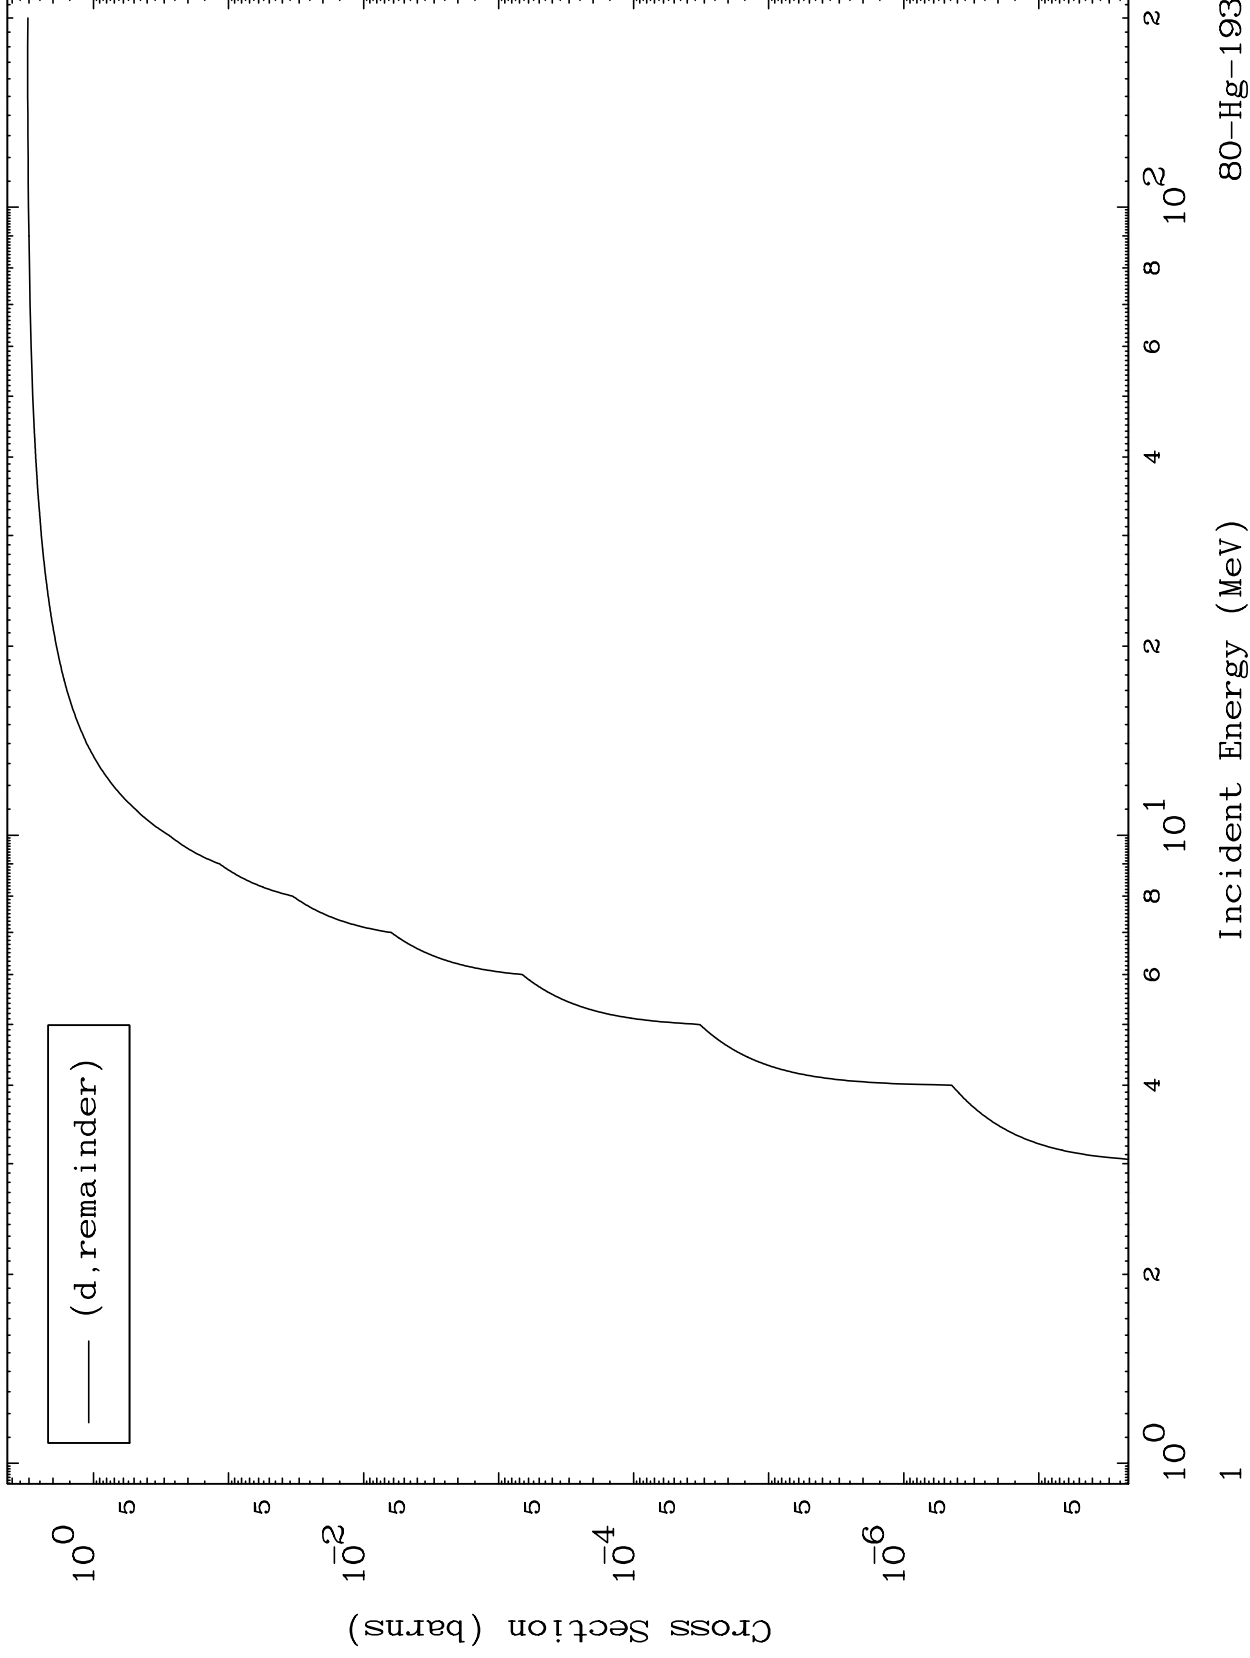

Press Mouse Button to Start

MAT 8016

Deuteron Major
0 Kelvin Cross Sections

80-Hg-193

80-Hg-193