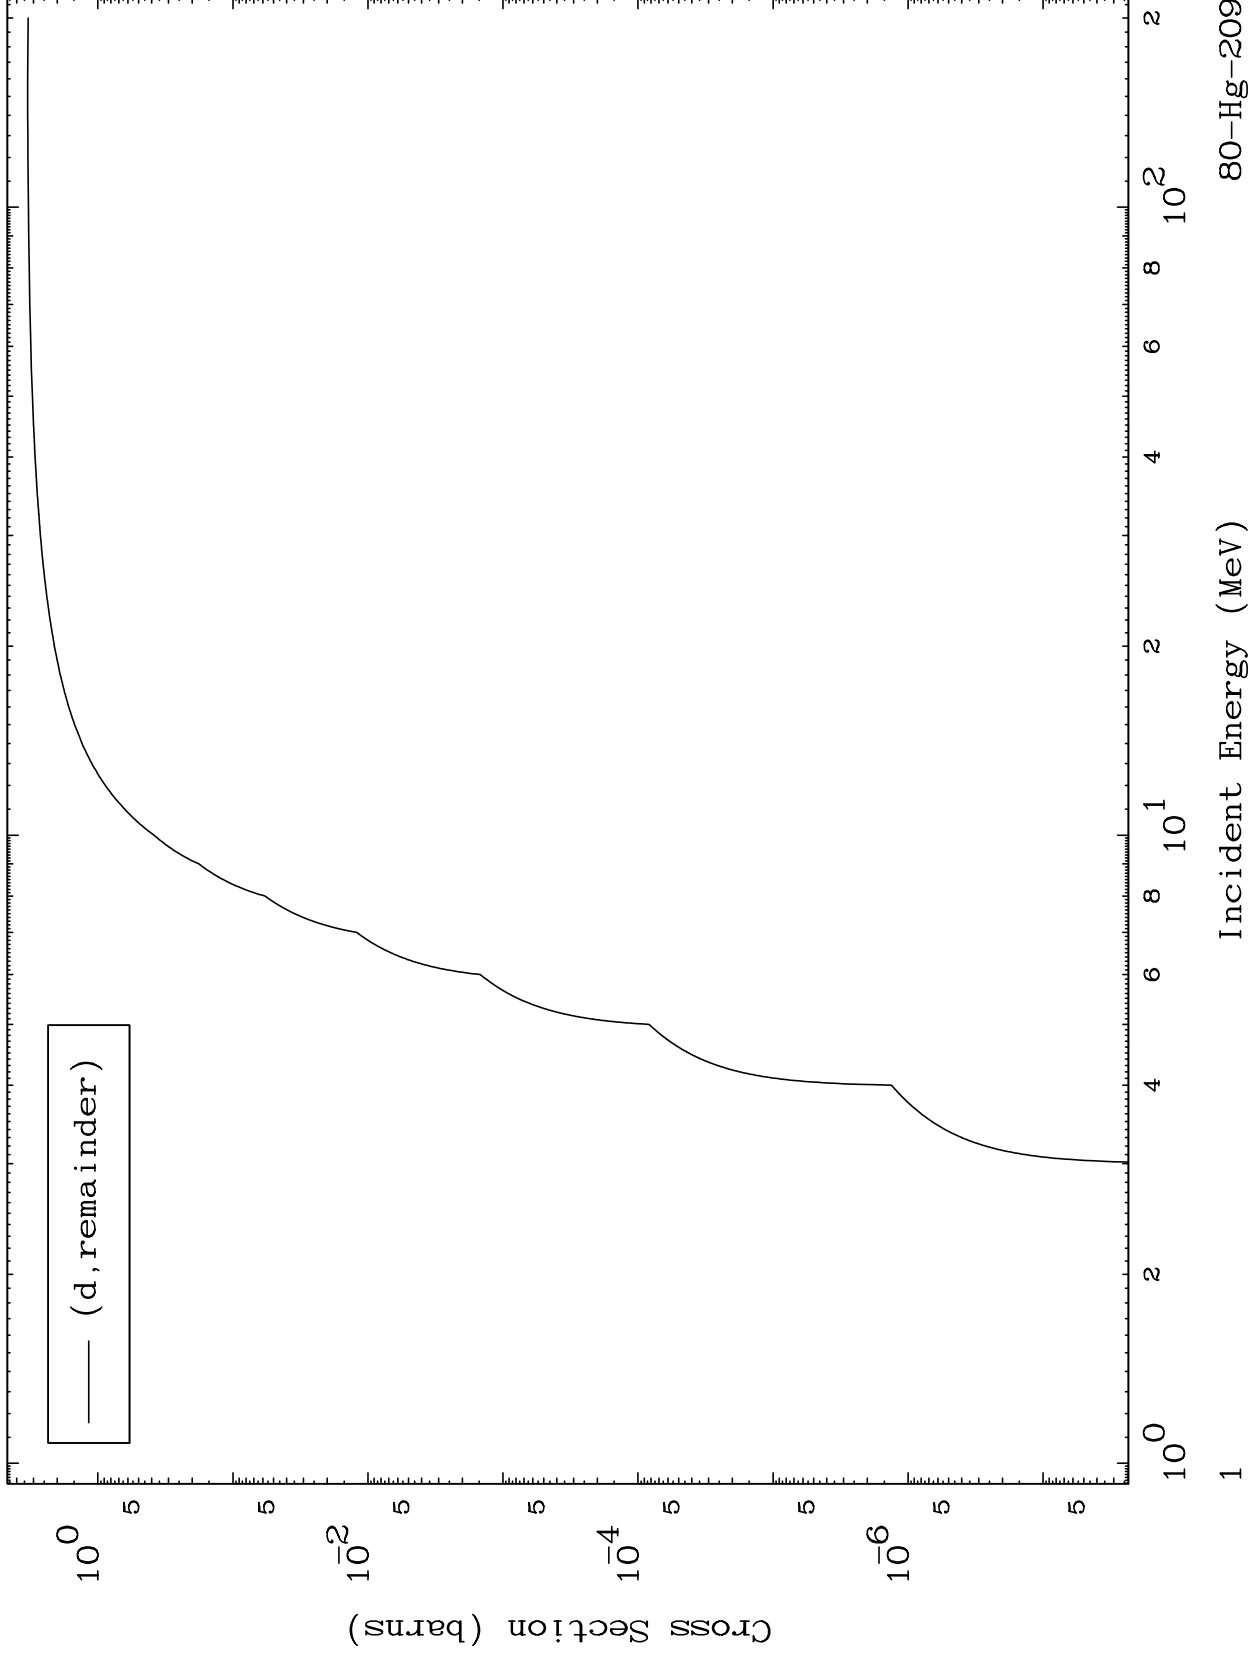

Press Mouse Button to Start

MAT 8064

Deuteron Major
0 Kelvin Cross Sections

80-Hg-209

80-Hg-209