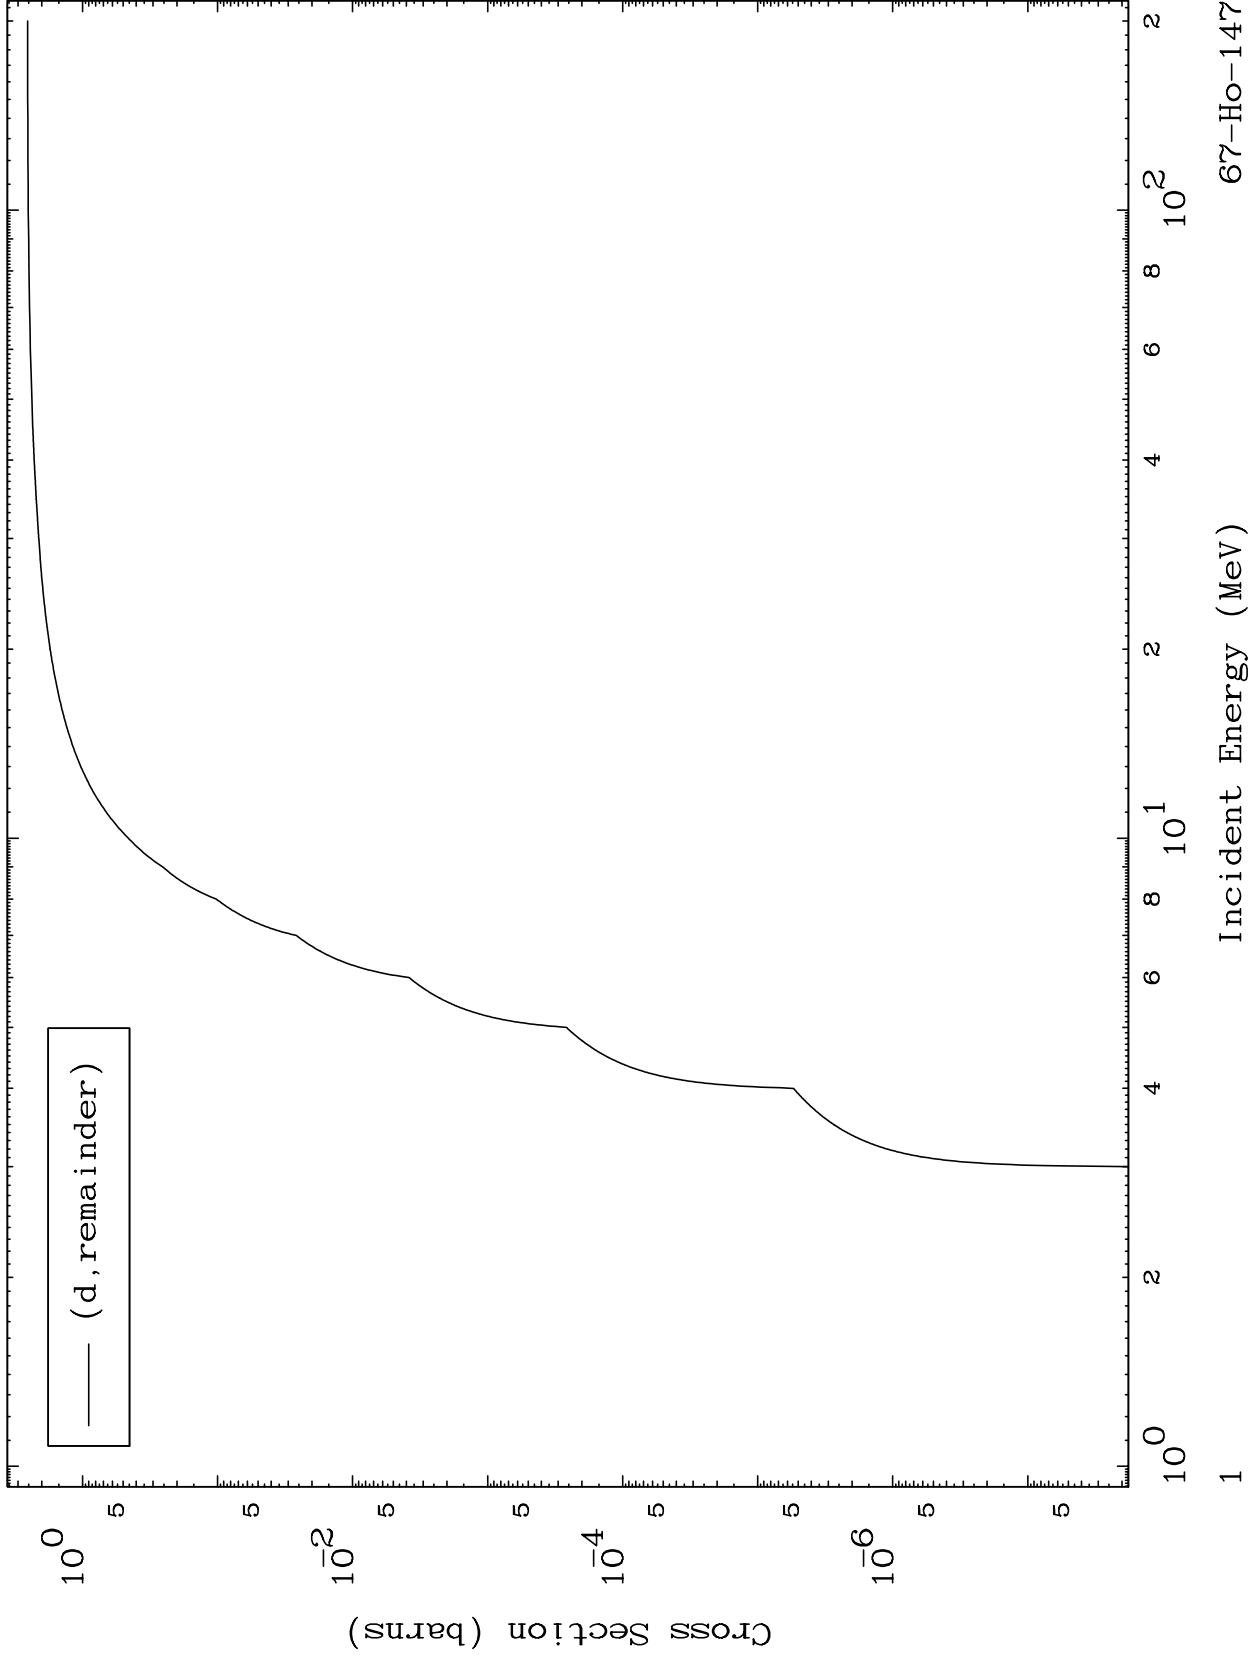

Press Mouse Button to Start

MAT 6671

Deuteron Major
0 Kelvin Cross Sections

67-Ho-147

67-Ho-147