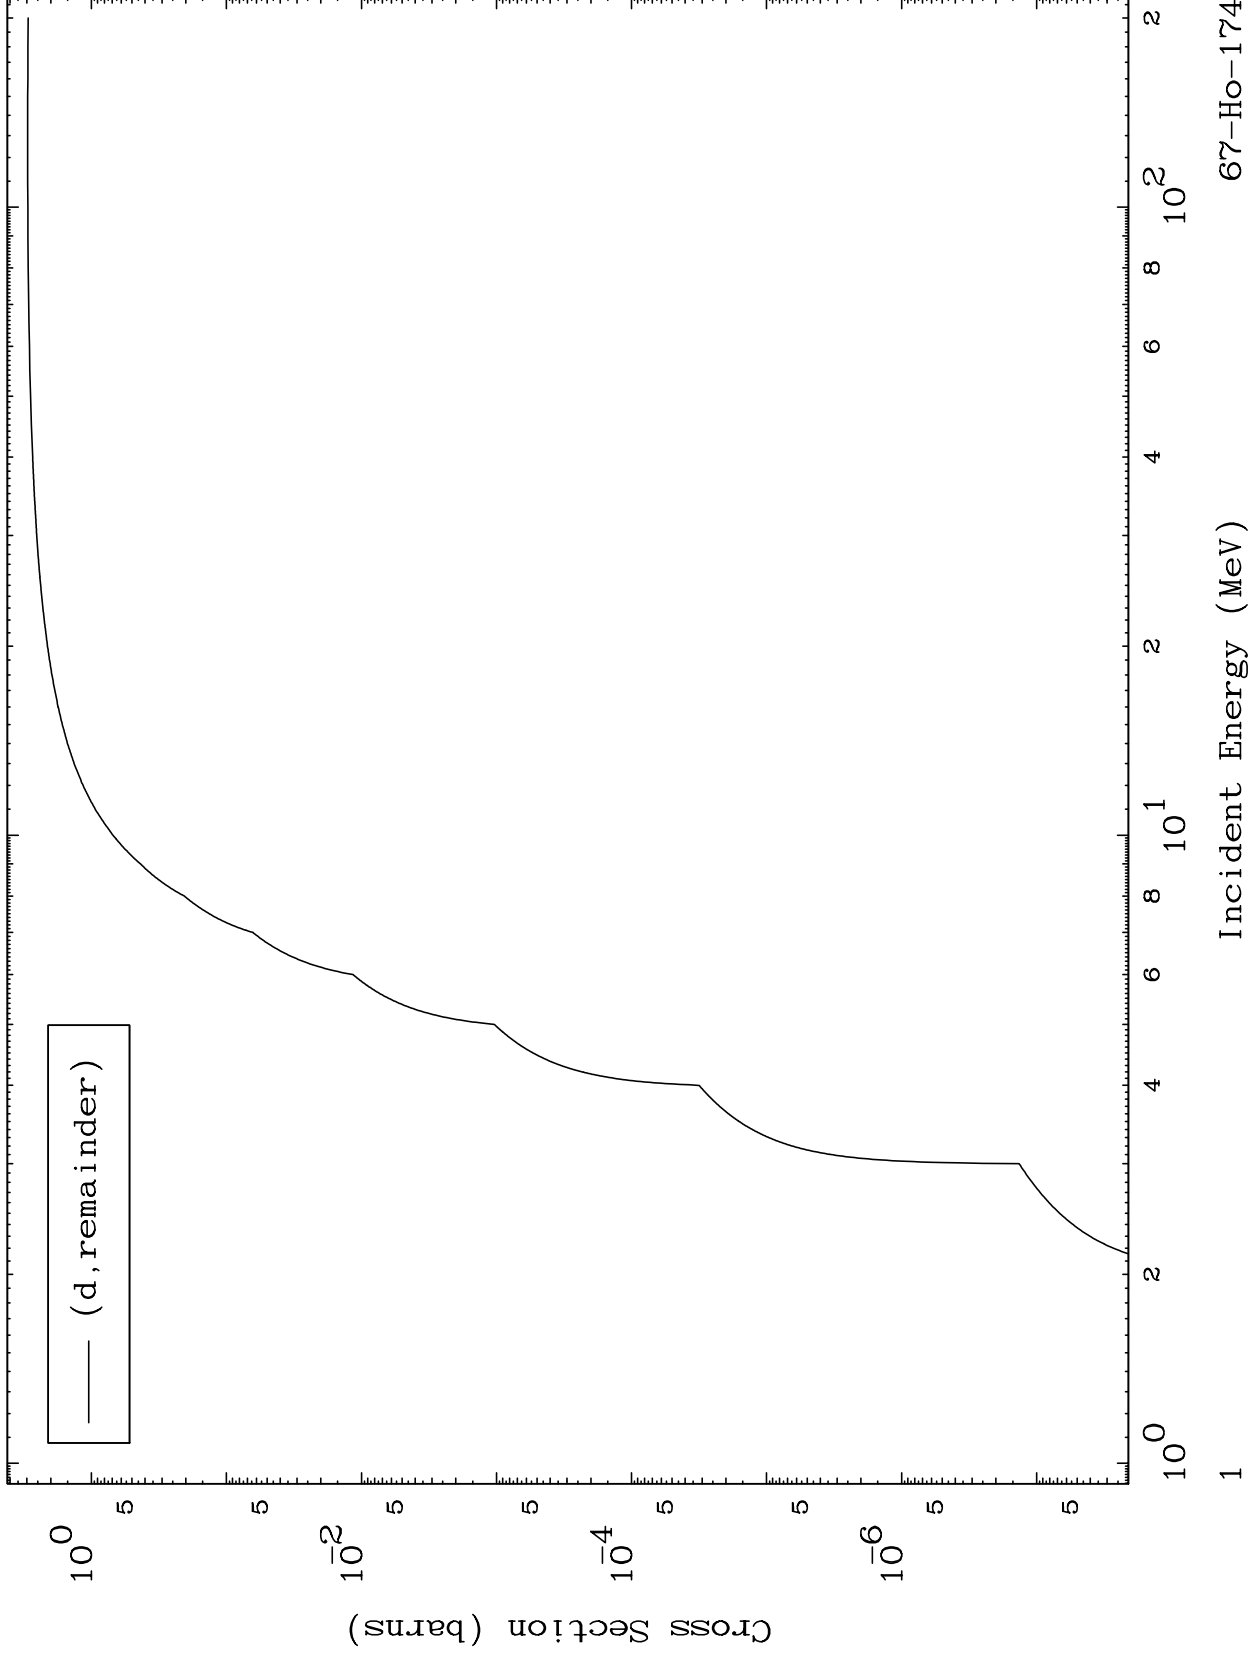

Press Mouse Button to Start

MAT 6752

Deuteron Major
0 Kelvin Cross Sections

67-Ho-174

67-Ho-174