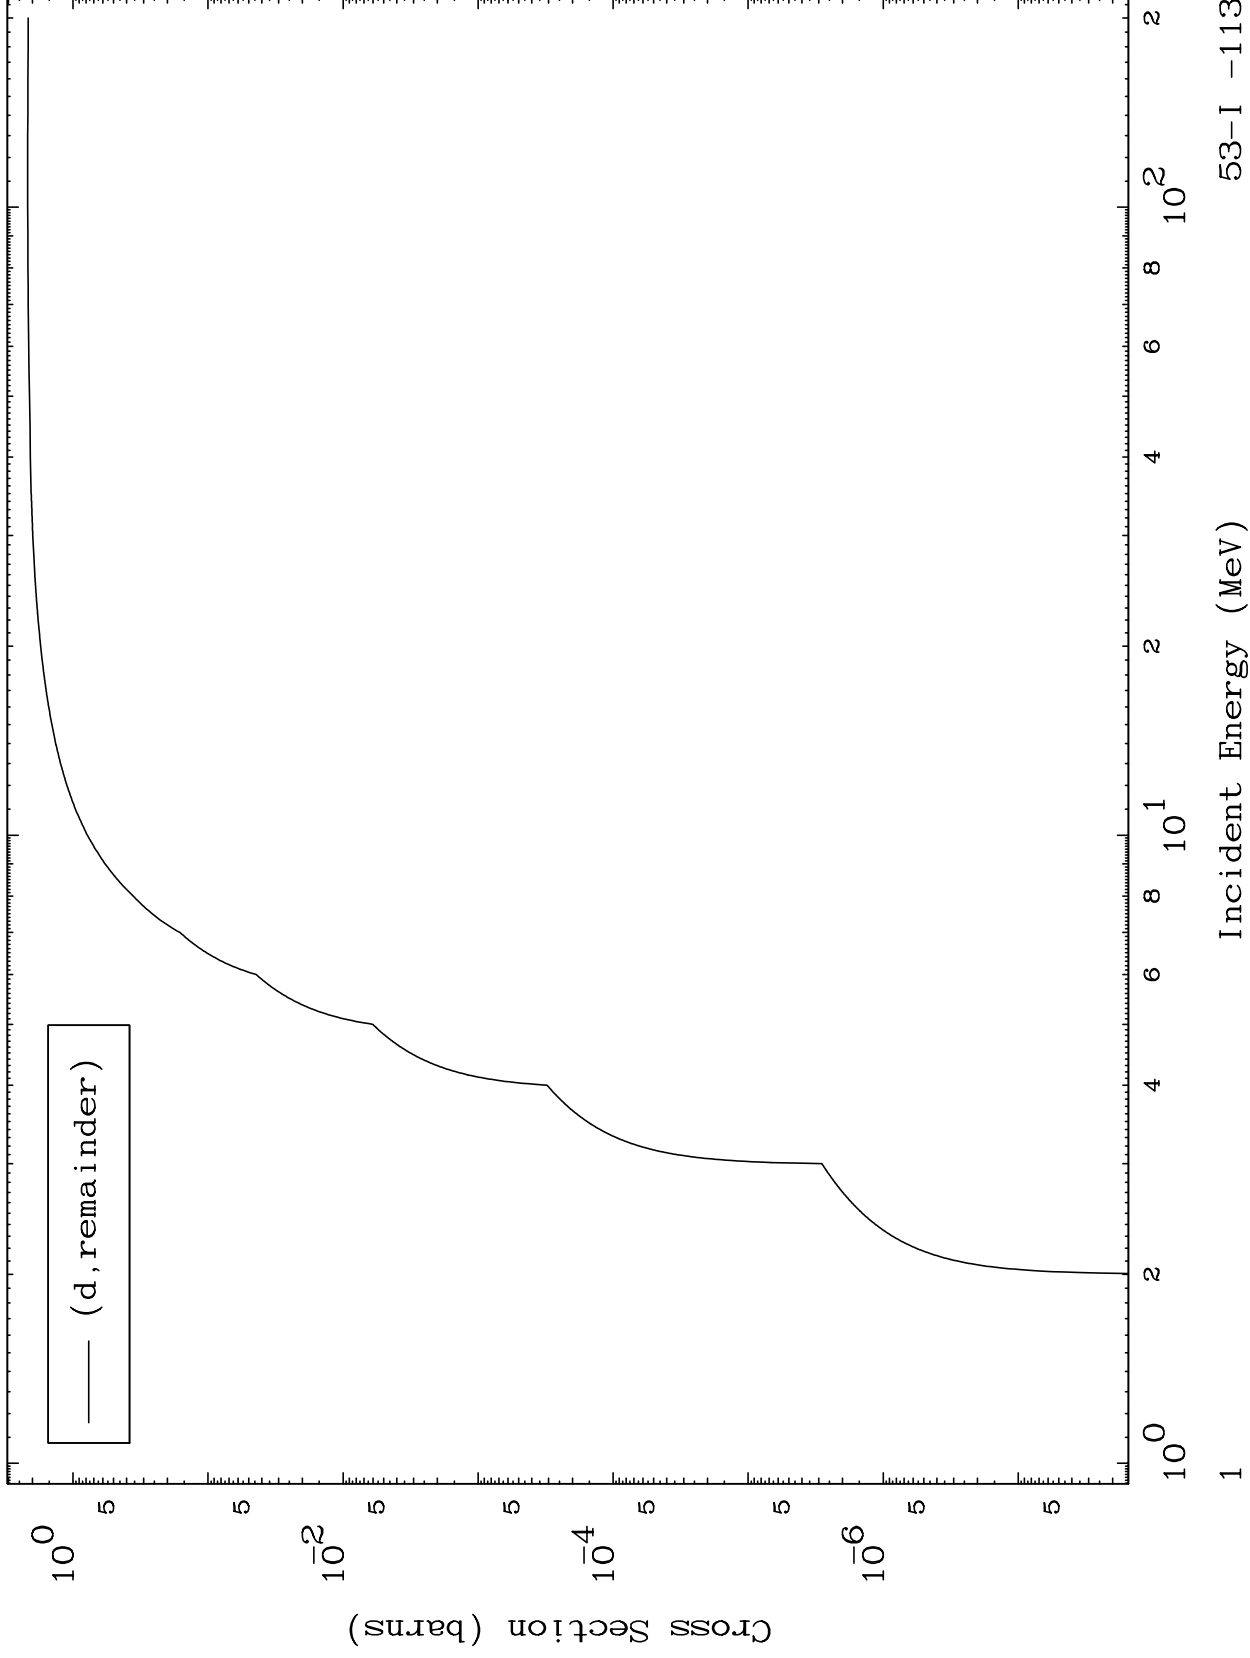

Press Mouse Button to Start

MAT 5283

Deuteron Major
0 Kelvin Cross Sections

53-I -113

53-I -113