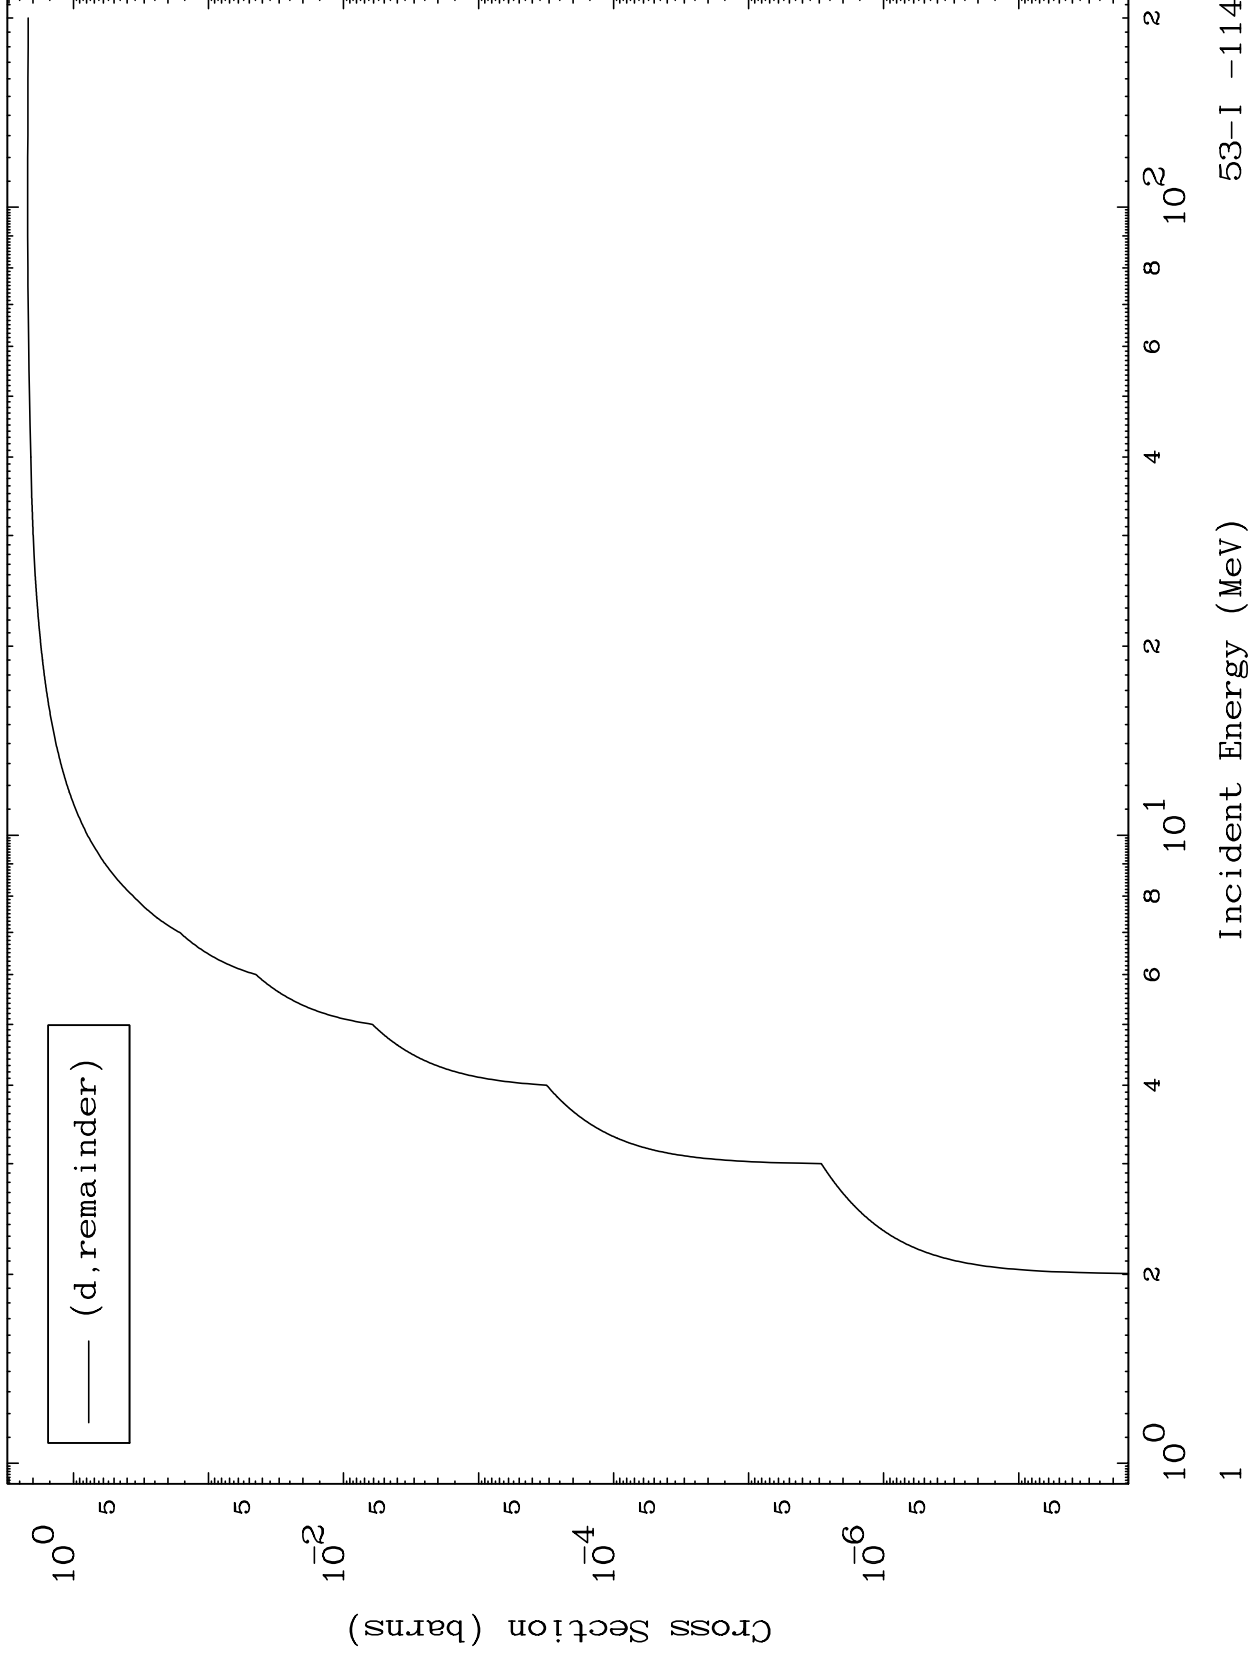

Press Mouse Button to Start

MAT 5286

Deuteron Major
0 Kelvin Cross Sections

53-I -114

53-I -114