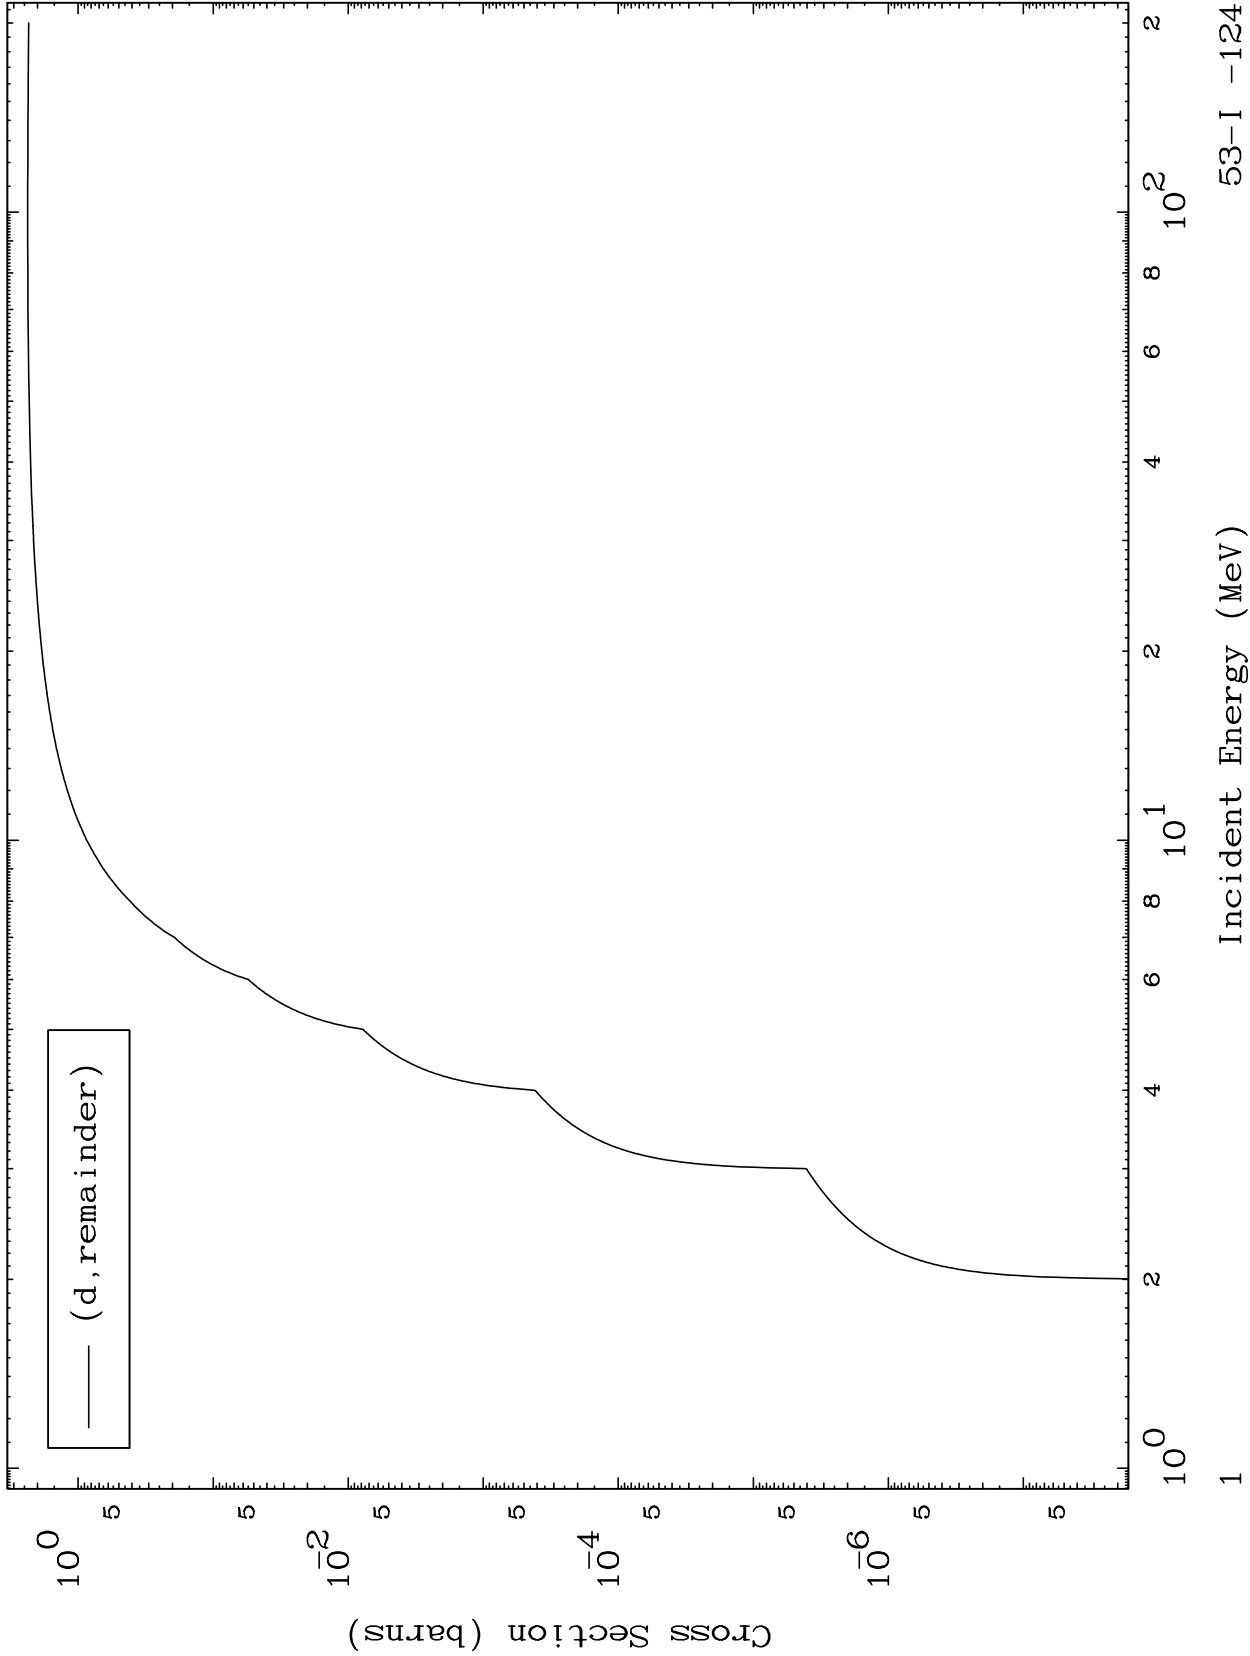

Press Mouse Button to Start

MAT 5316

Deuteron Major
0 Kelvin Cross Sections

53-I -124

53-I -124