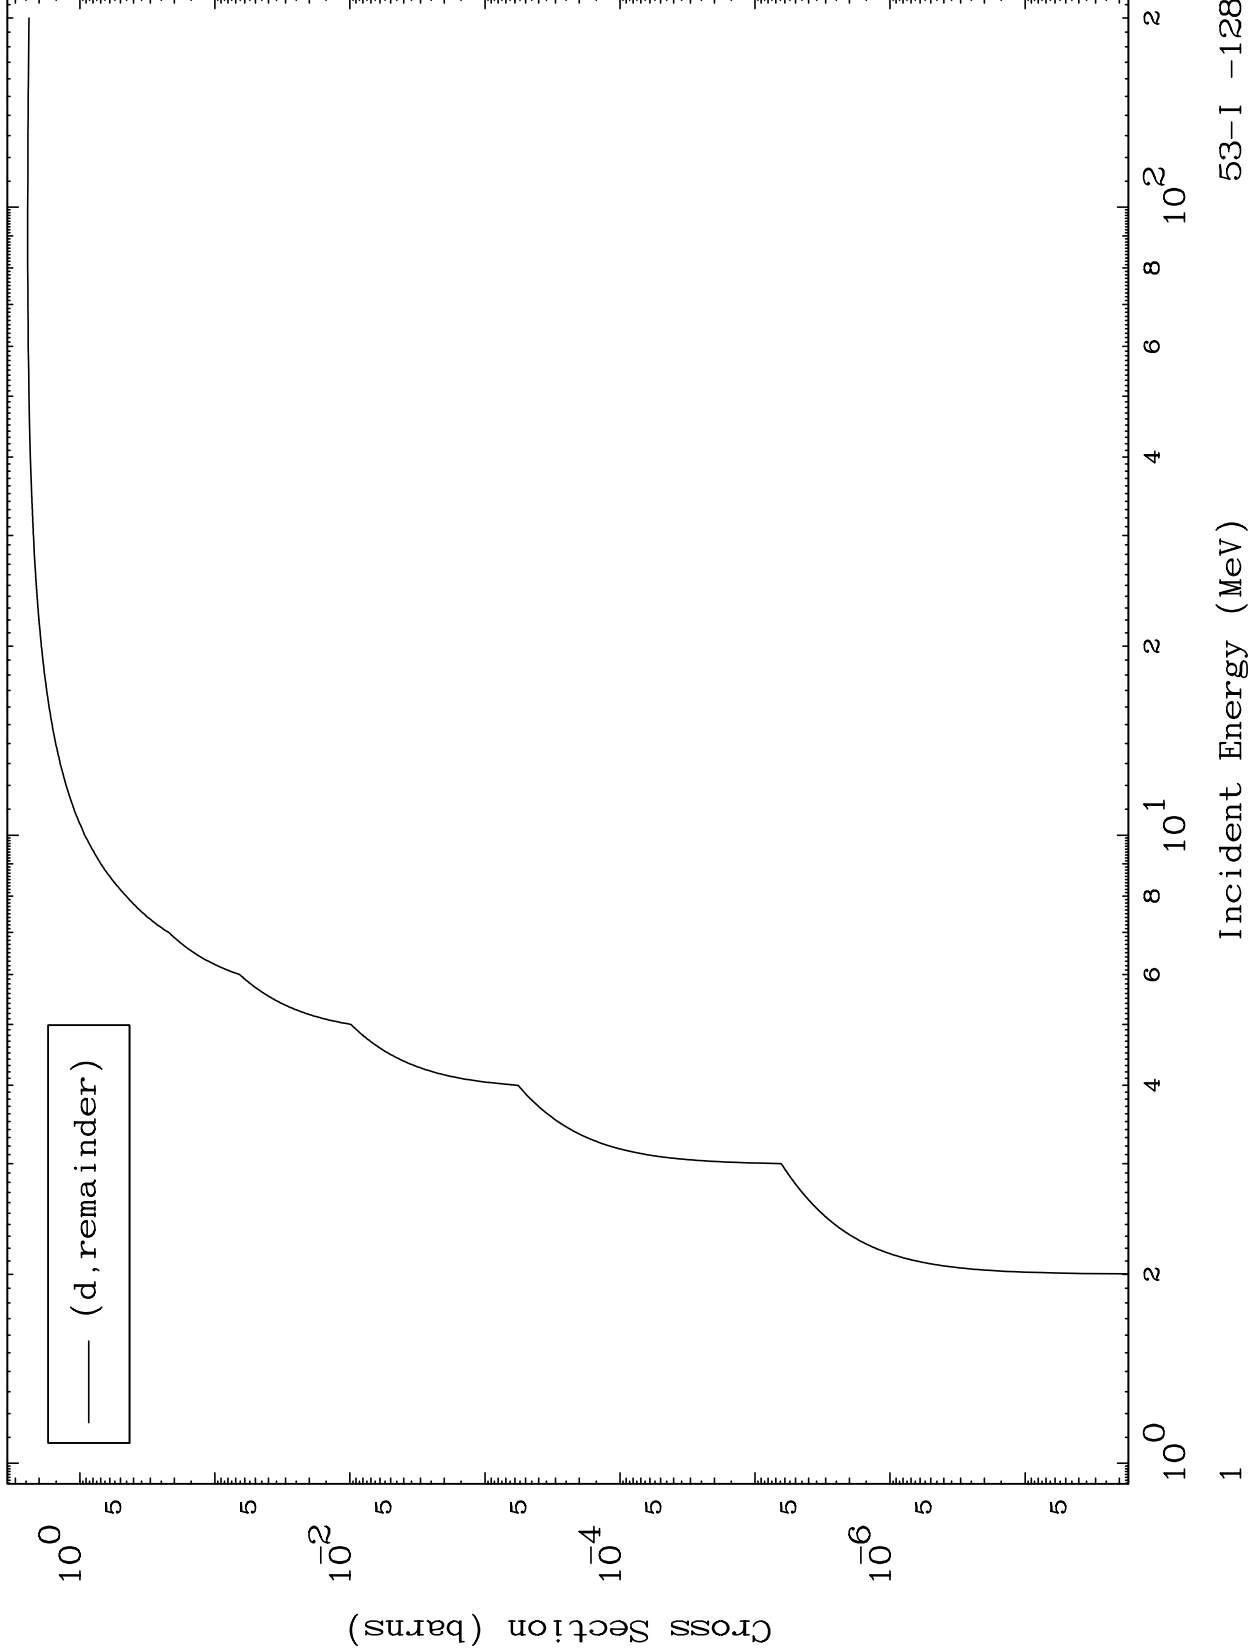

Press Mouse Button to Start

MAT 5328

Deuteron Major
0 Kelvin Cross Sections

53-I -128

53-I -128