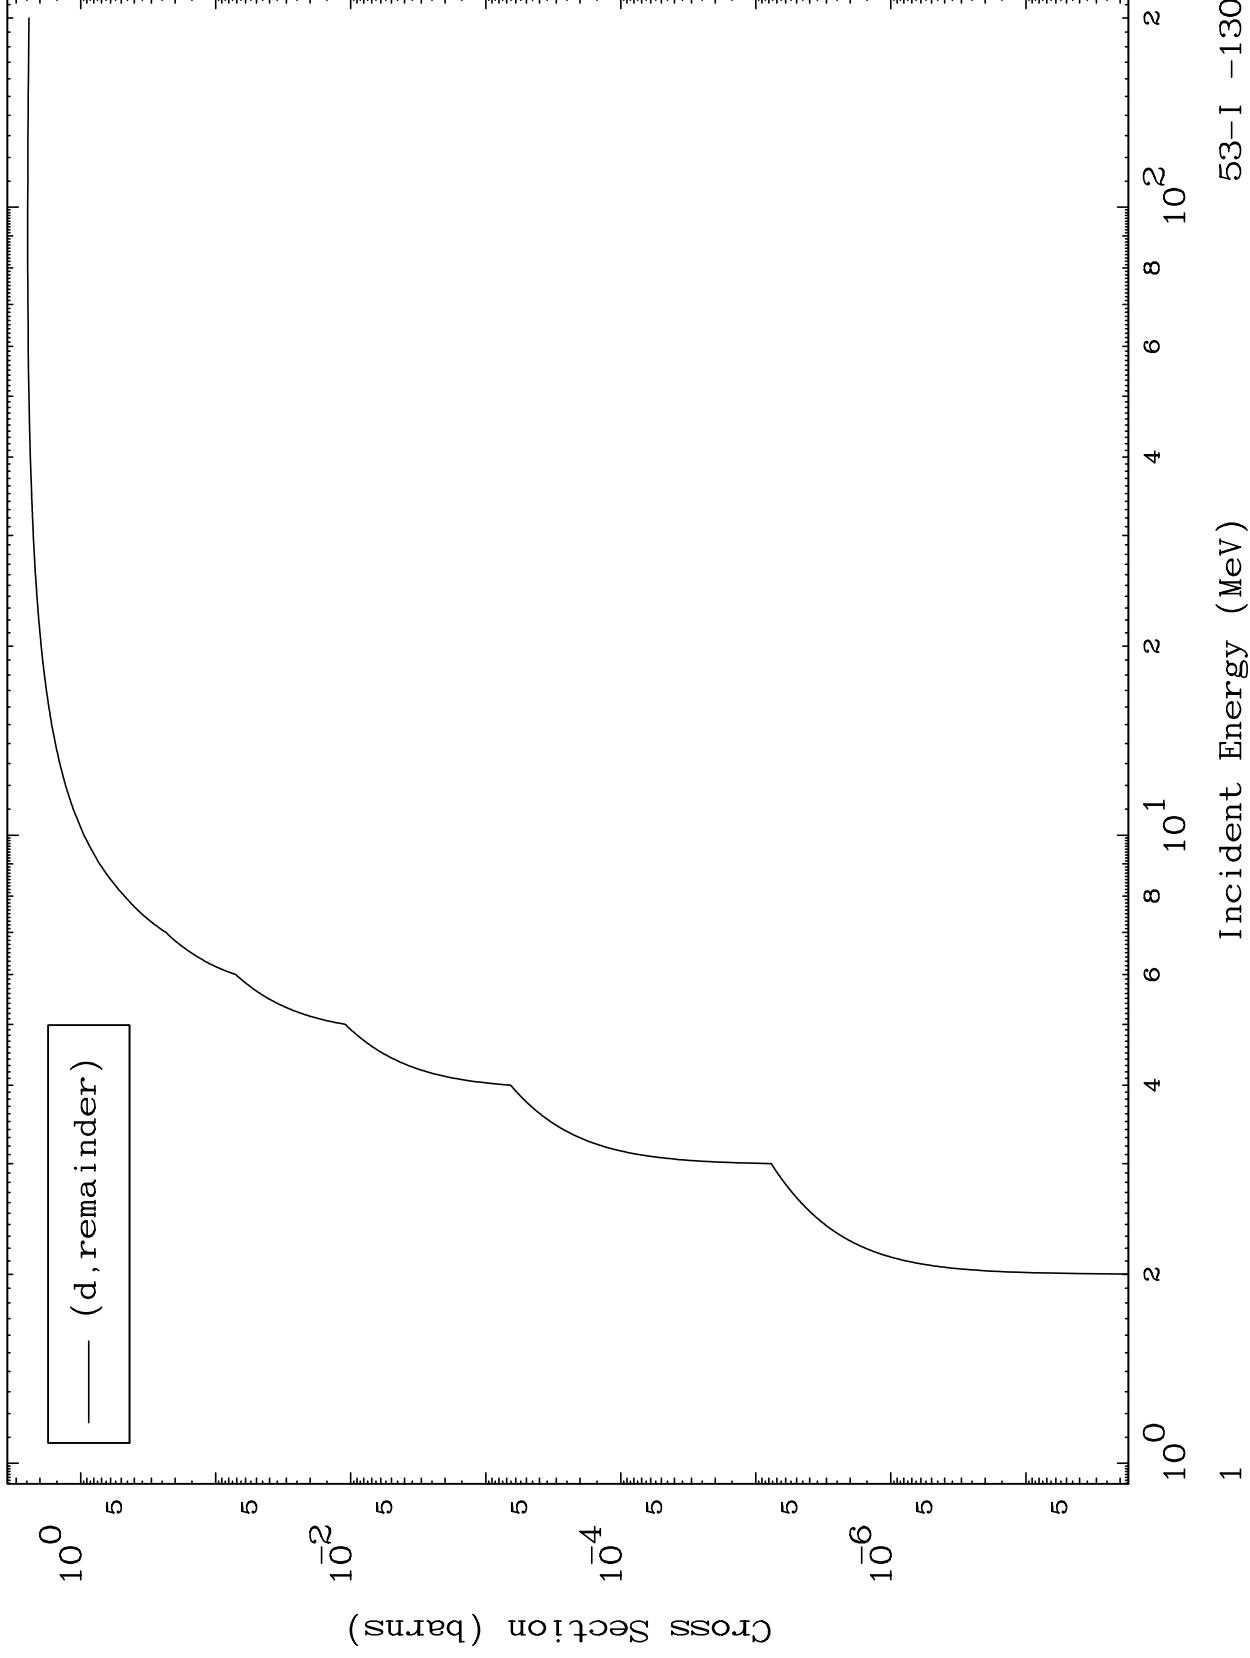

Press Mouse Button to Start

MAT 5334

Deuteron Major
0 Kelvin Cross Sections

53-I -130

53-I -130