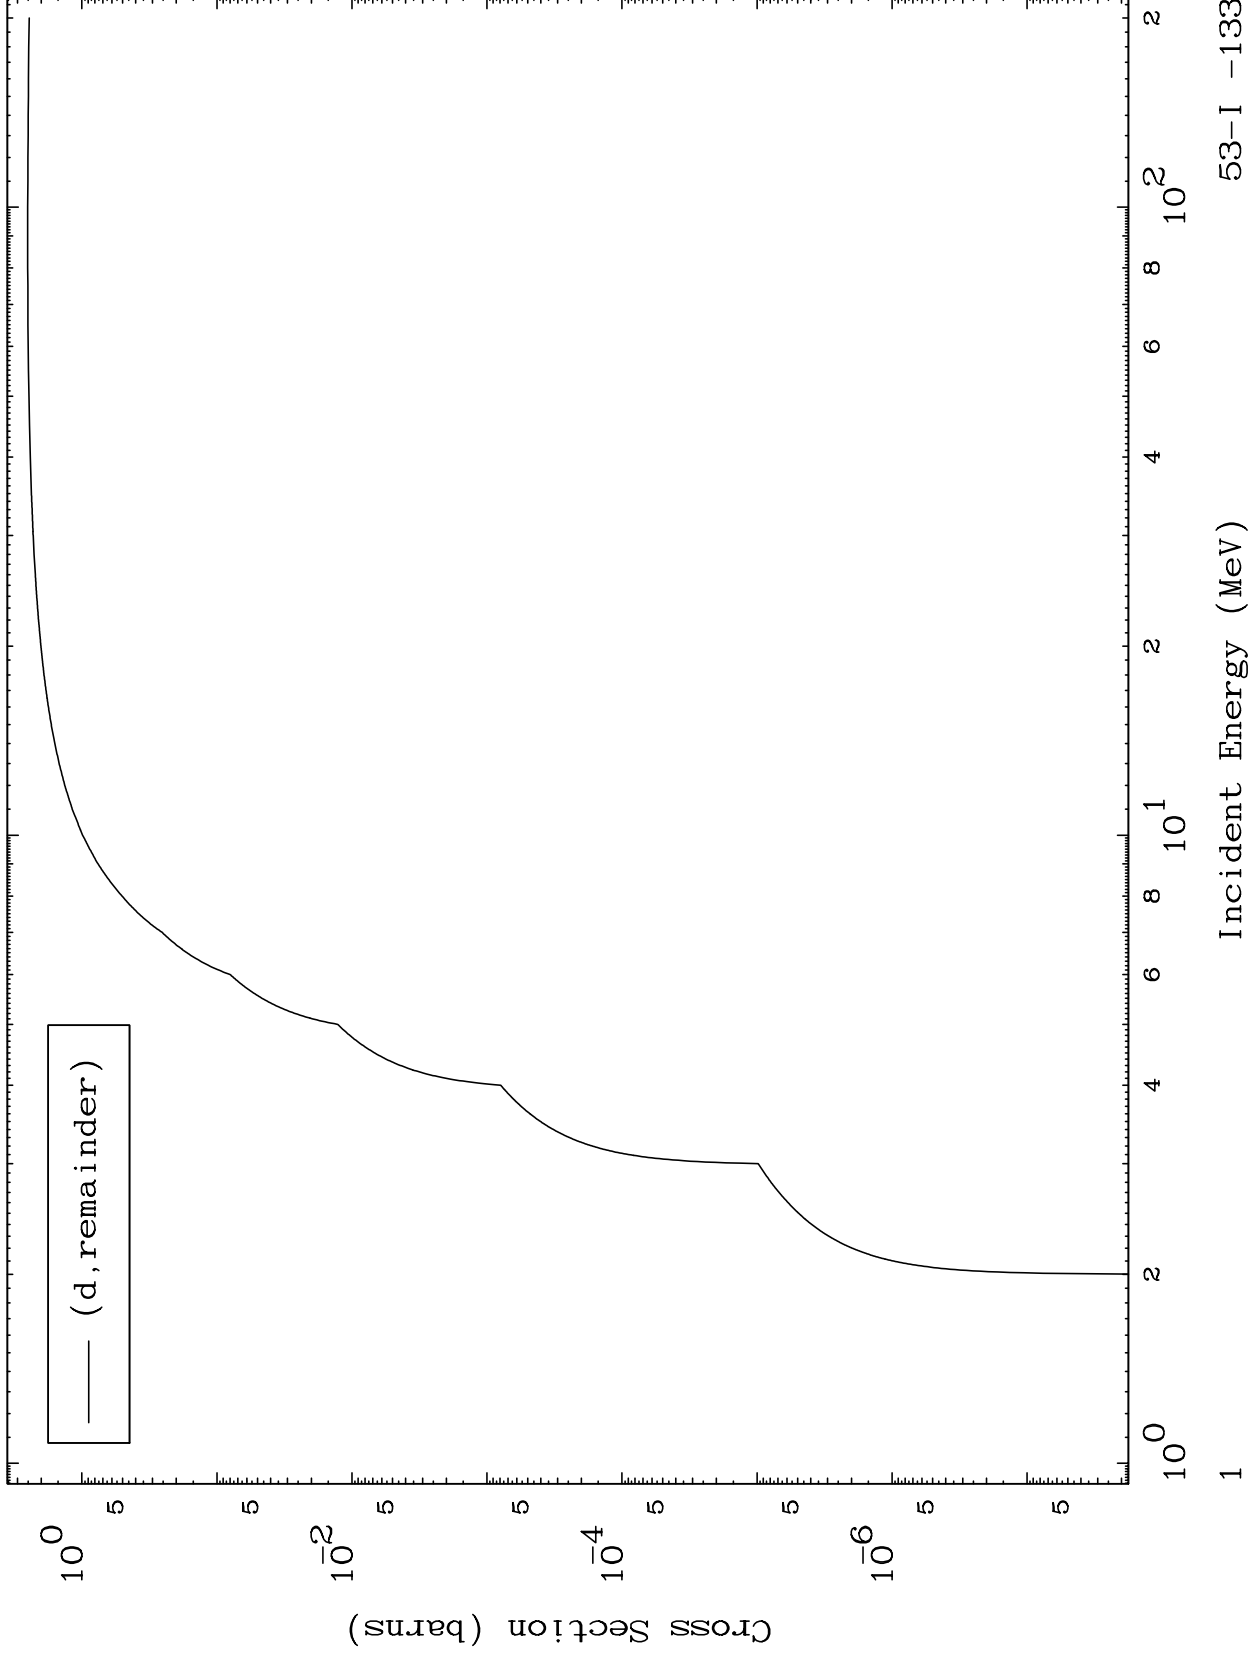

Press Mouse Button to Start

MAT 5344

Deuteron Major
0 Kelvin Cross Sections

53-I -133

53-I -133