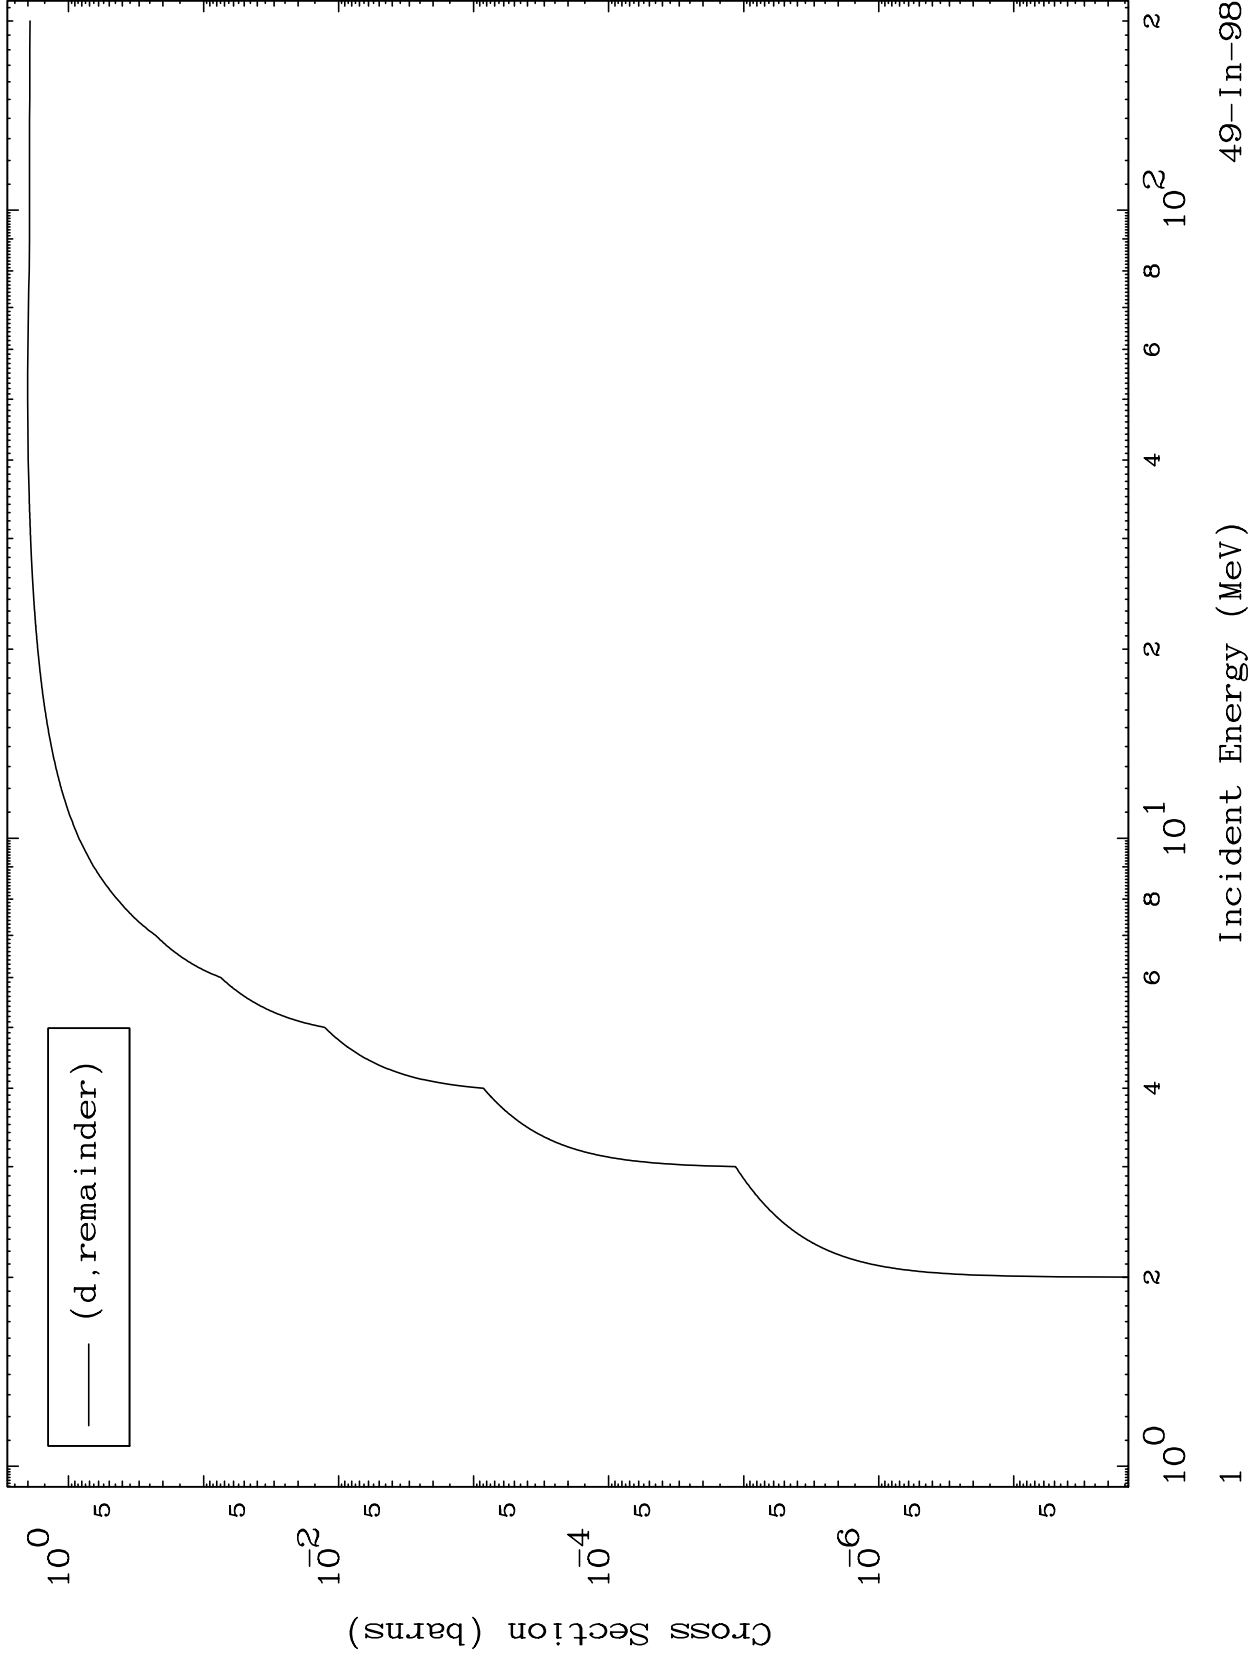

Press Mouse Button to Start

MAT 4881

Deuteron Major
0 Kelvin Cross Sections

49-In-98

49-In-98