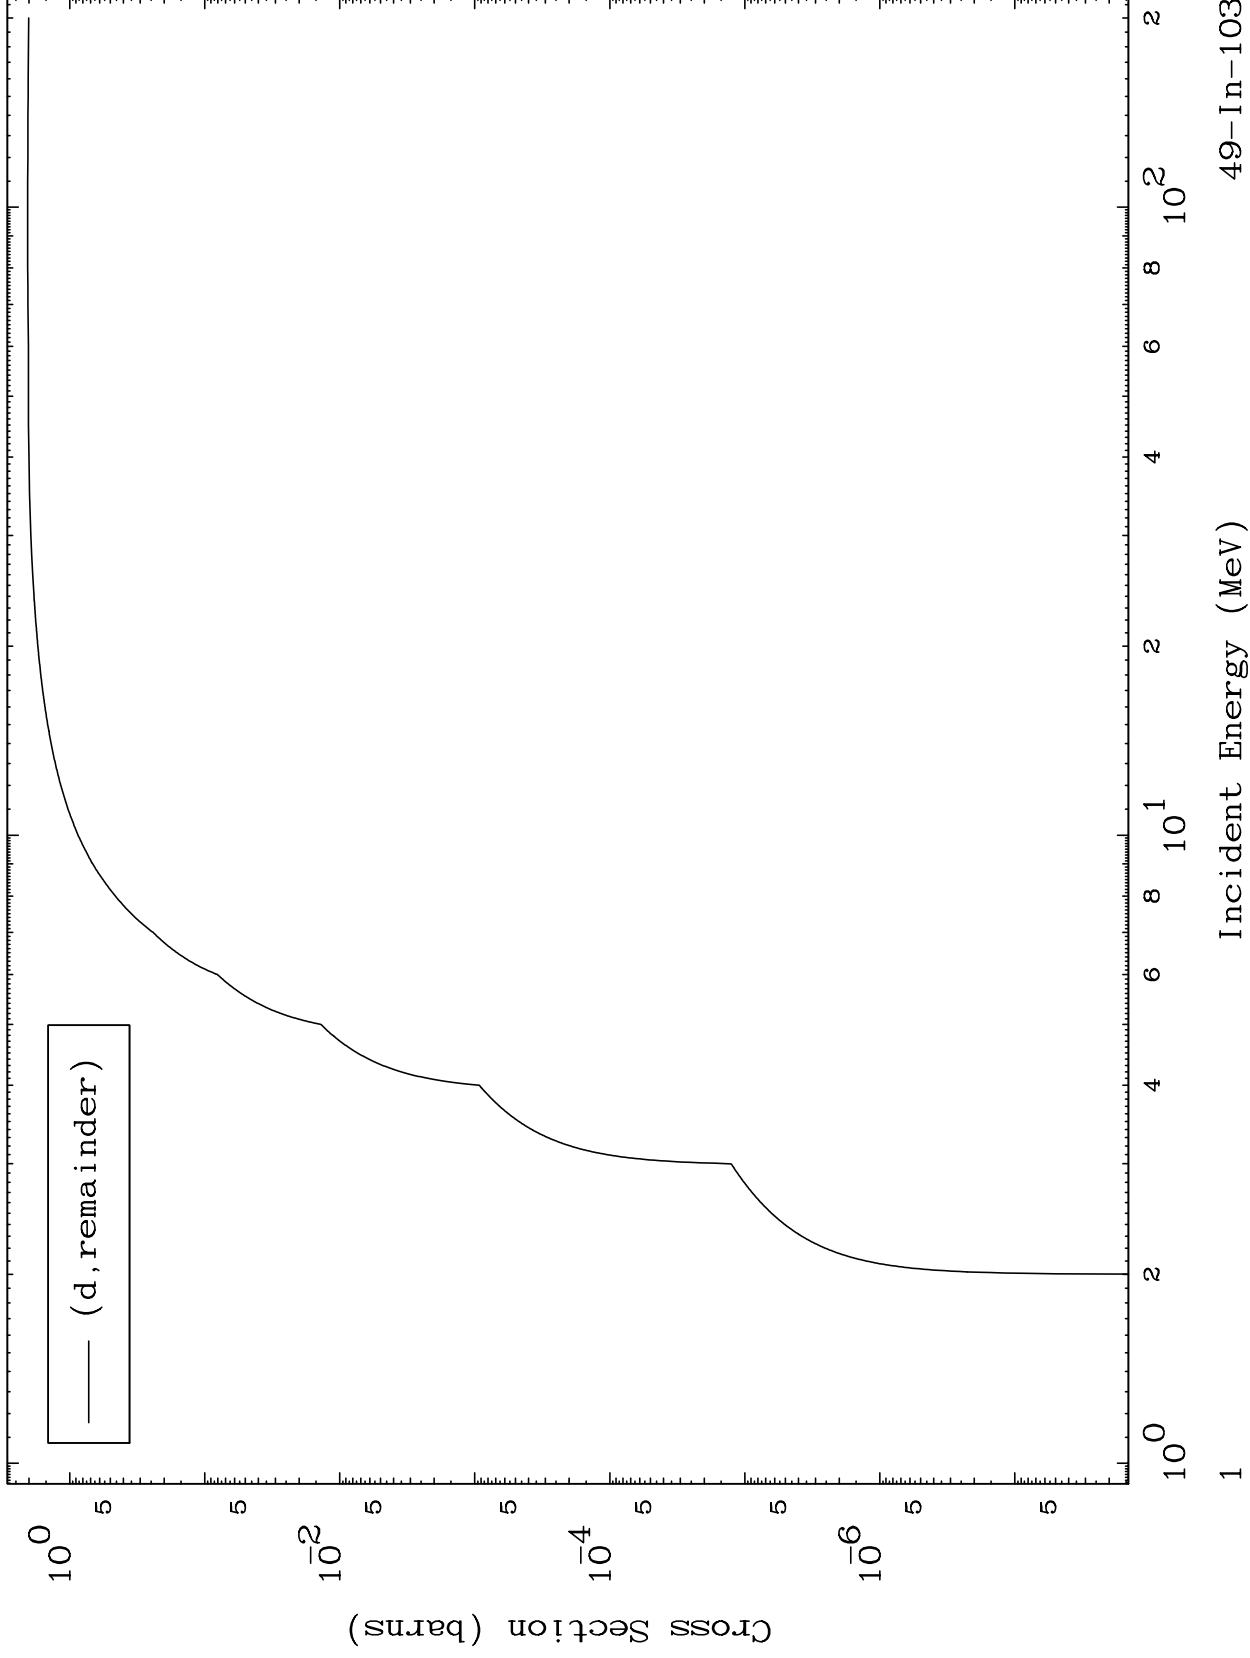

Press Mouse Button to Start

MAT 4895

Deuteron Major  
0 Kelvin Cross Sections

49-In-103

49-In-103