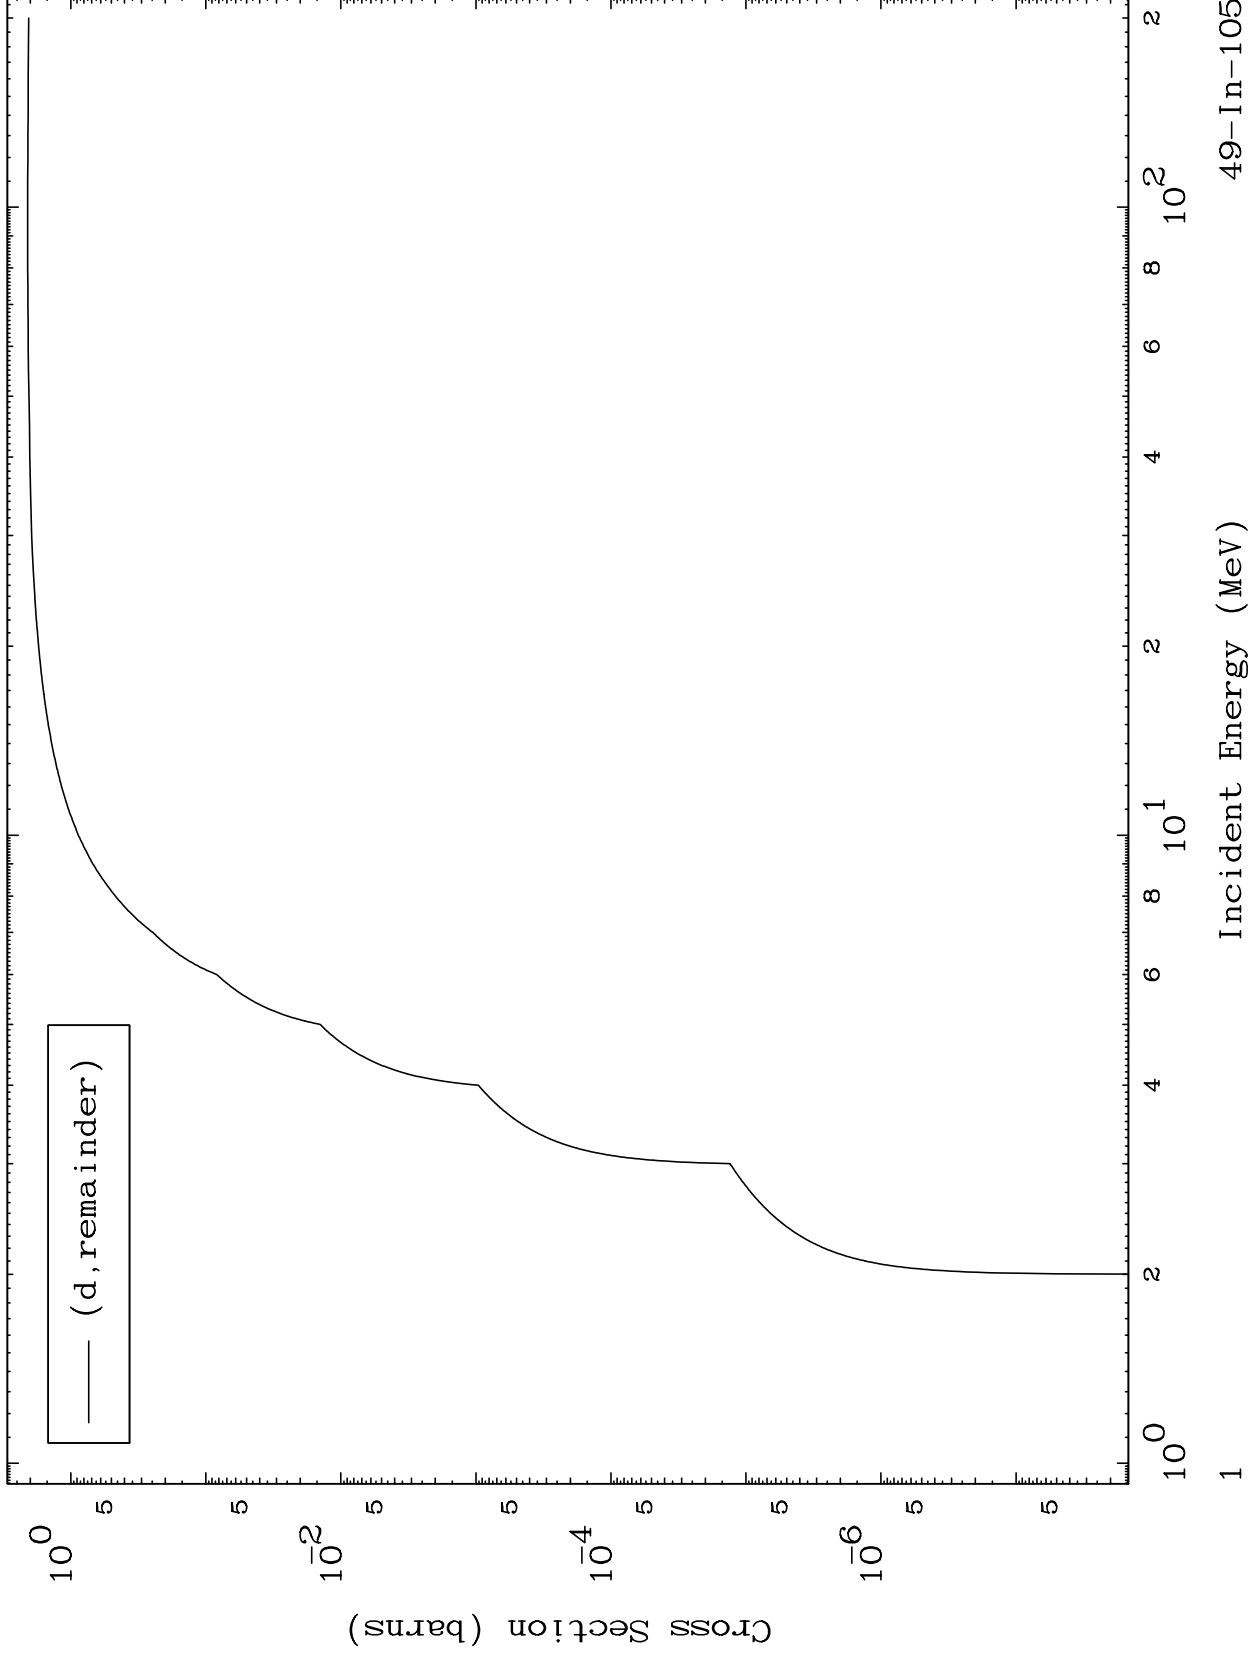

Press Mouse Button to Start

MAT 4902

Deuteron Major
0 Kelvin Cross Sections

49-In-105

49-In-105