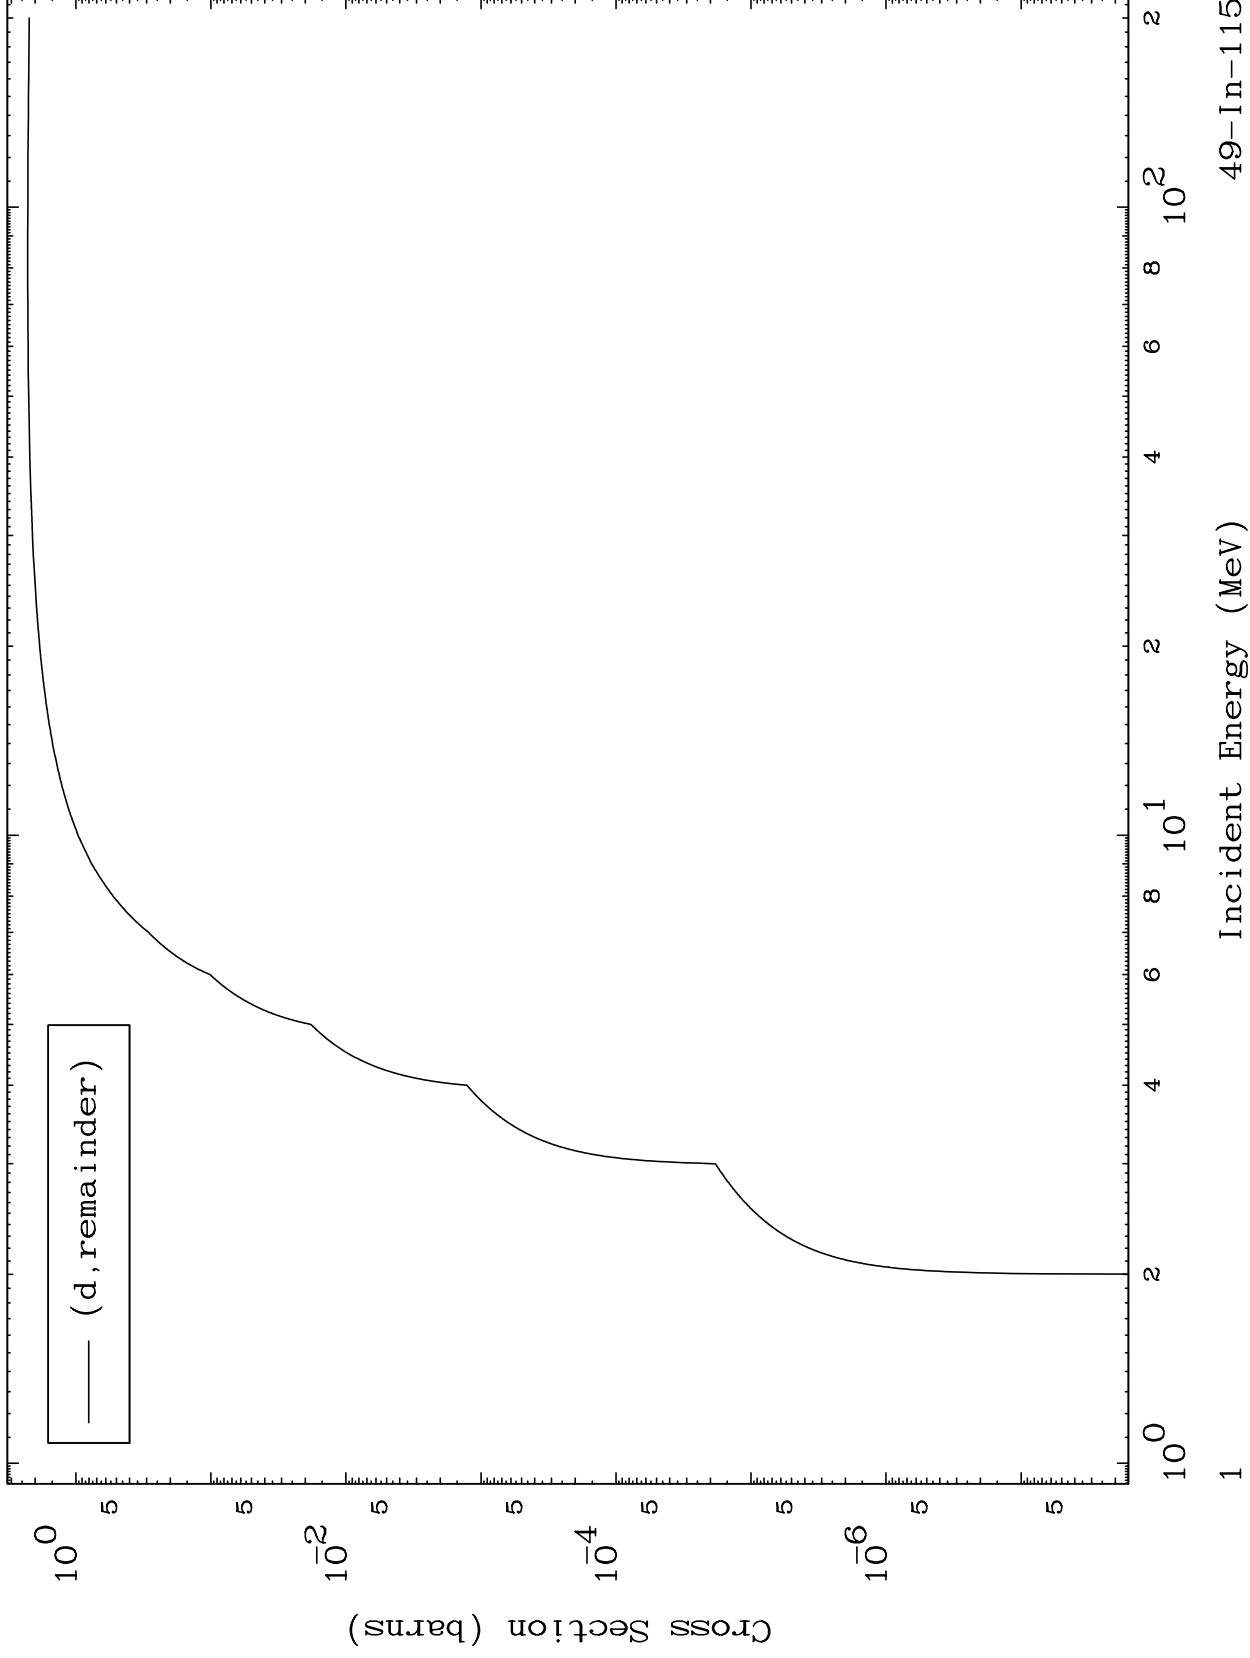

Press Mouse Button to Start

MAT 4931

Deuteron Major
0 Kelvin Cross Sections

49-In-115

49-In-115