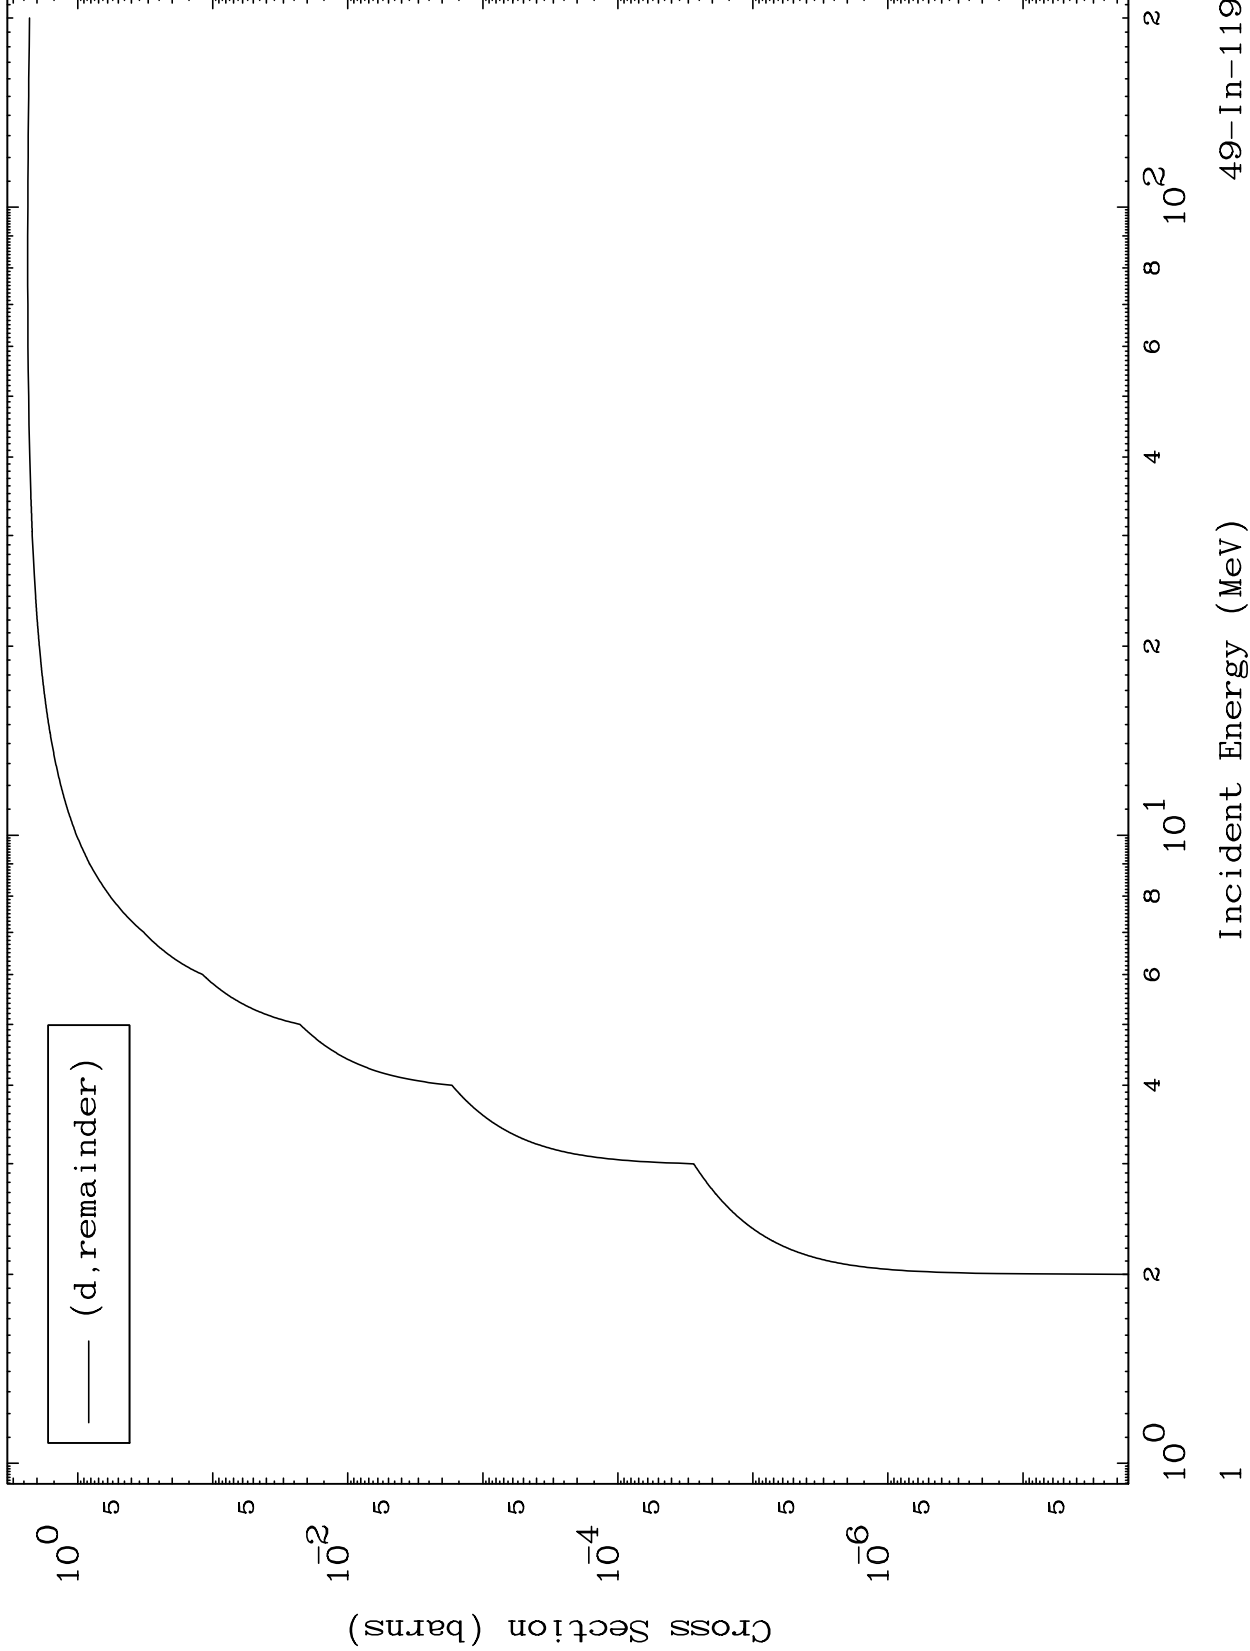

Press Mouse Button to Start

MAT 4943

Deuteron Major

49-In-119

0 Kelvin Cross Sections

49-In-119