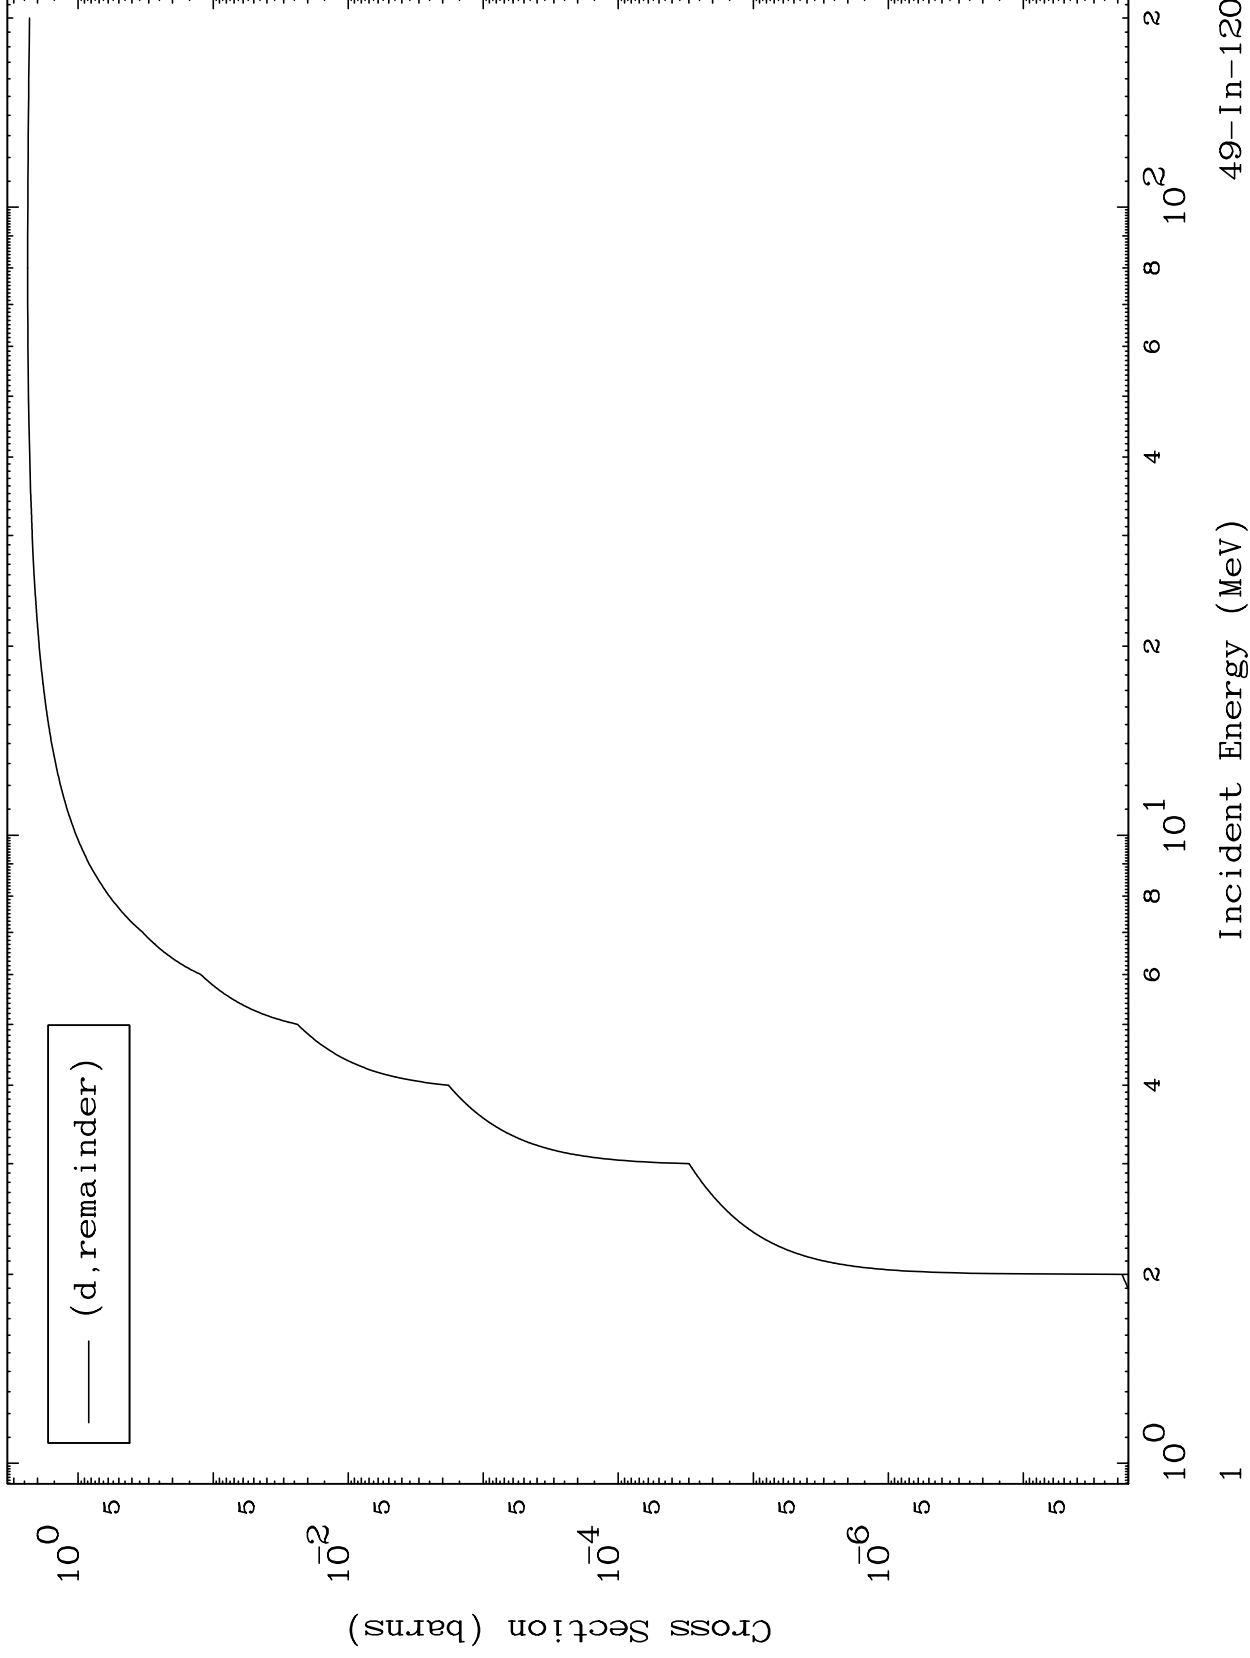

Press Mouse Button to Start

MAT 4946

Deuteron Major
0 Kelvin Cross Sections

49-In-120

49-In-120