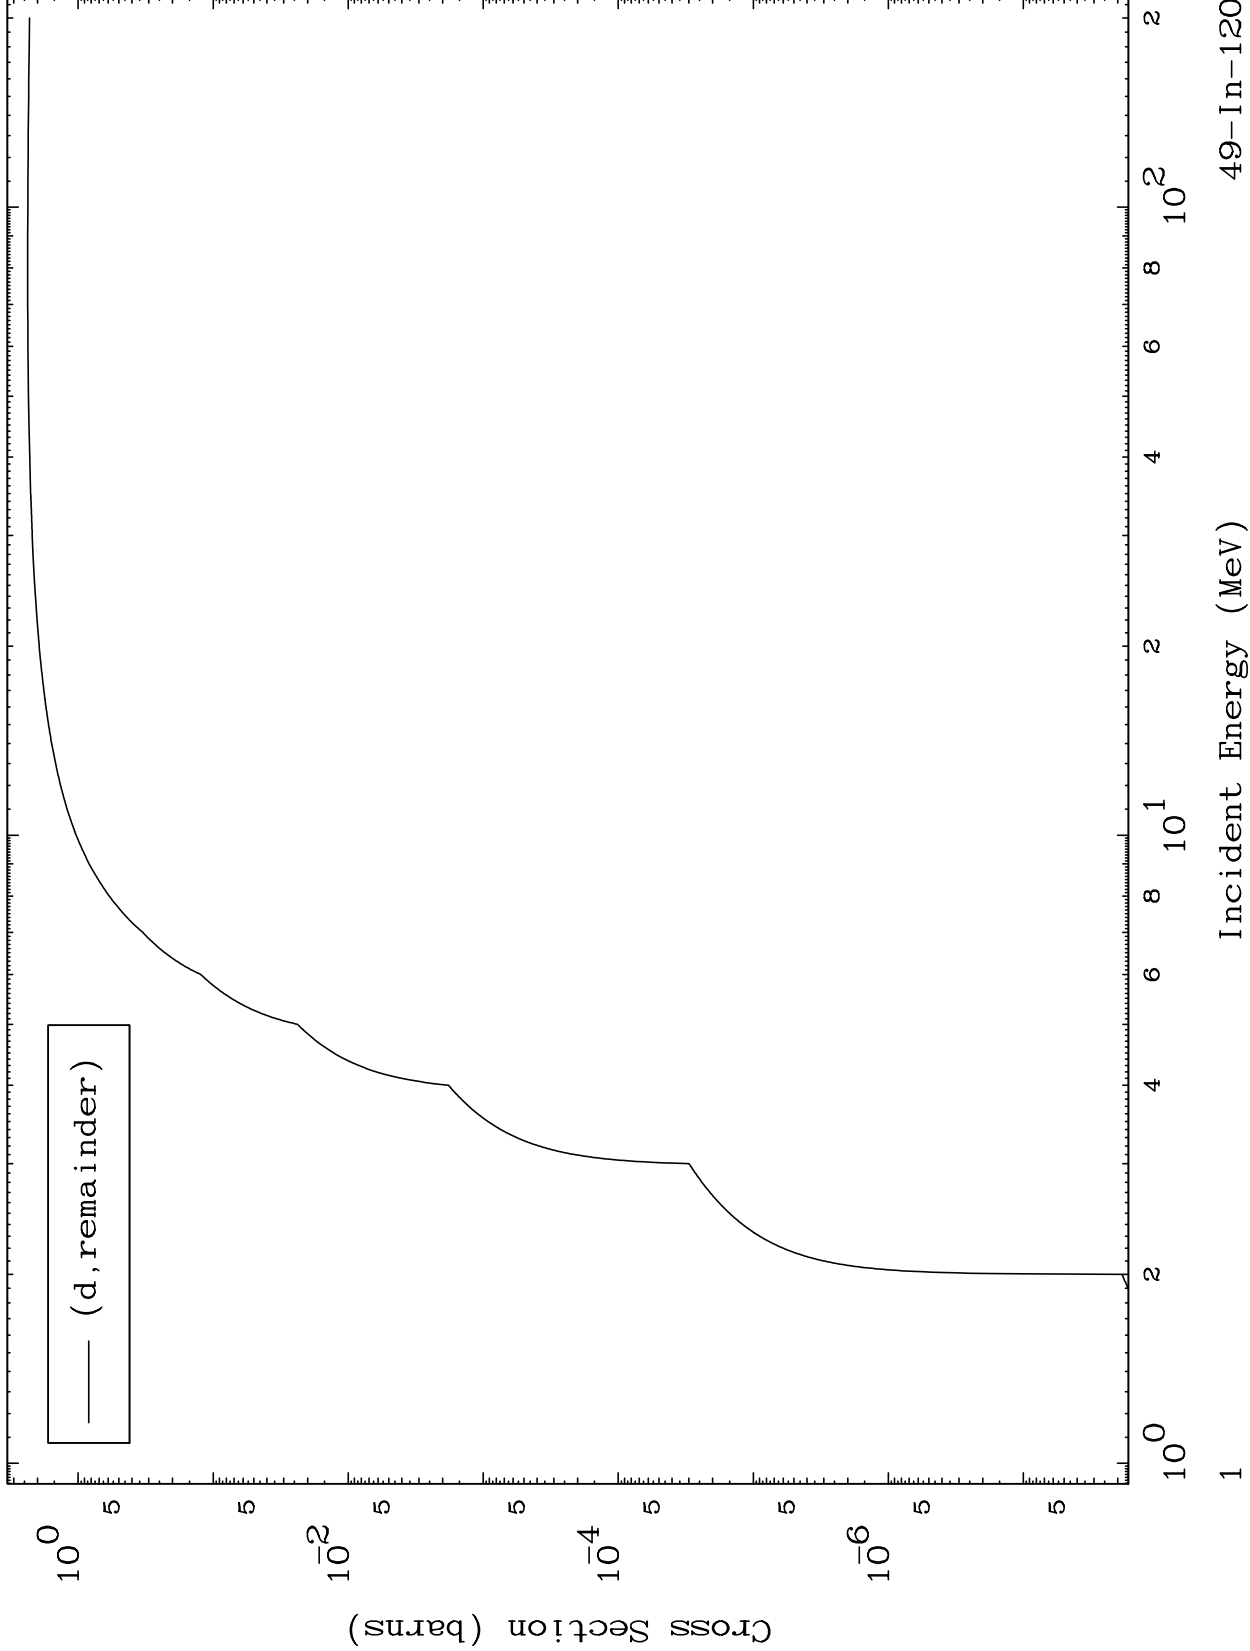

Press Mouse Button to Start

MAT 4948

Deuteron Major
0 Kelvin Cross Sections

49-In-120

49-In-120