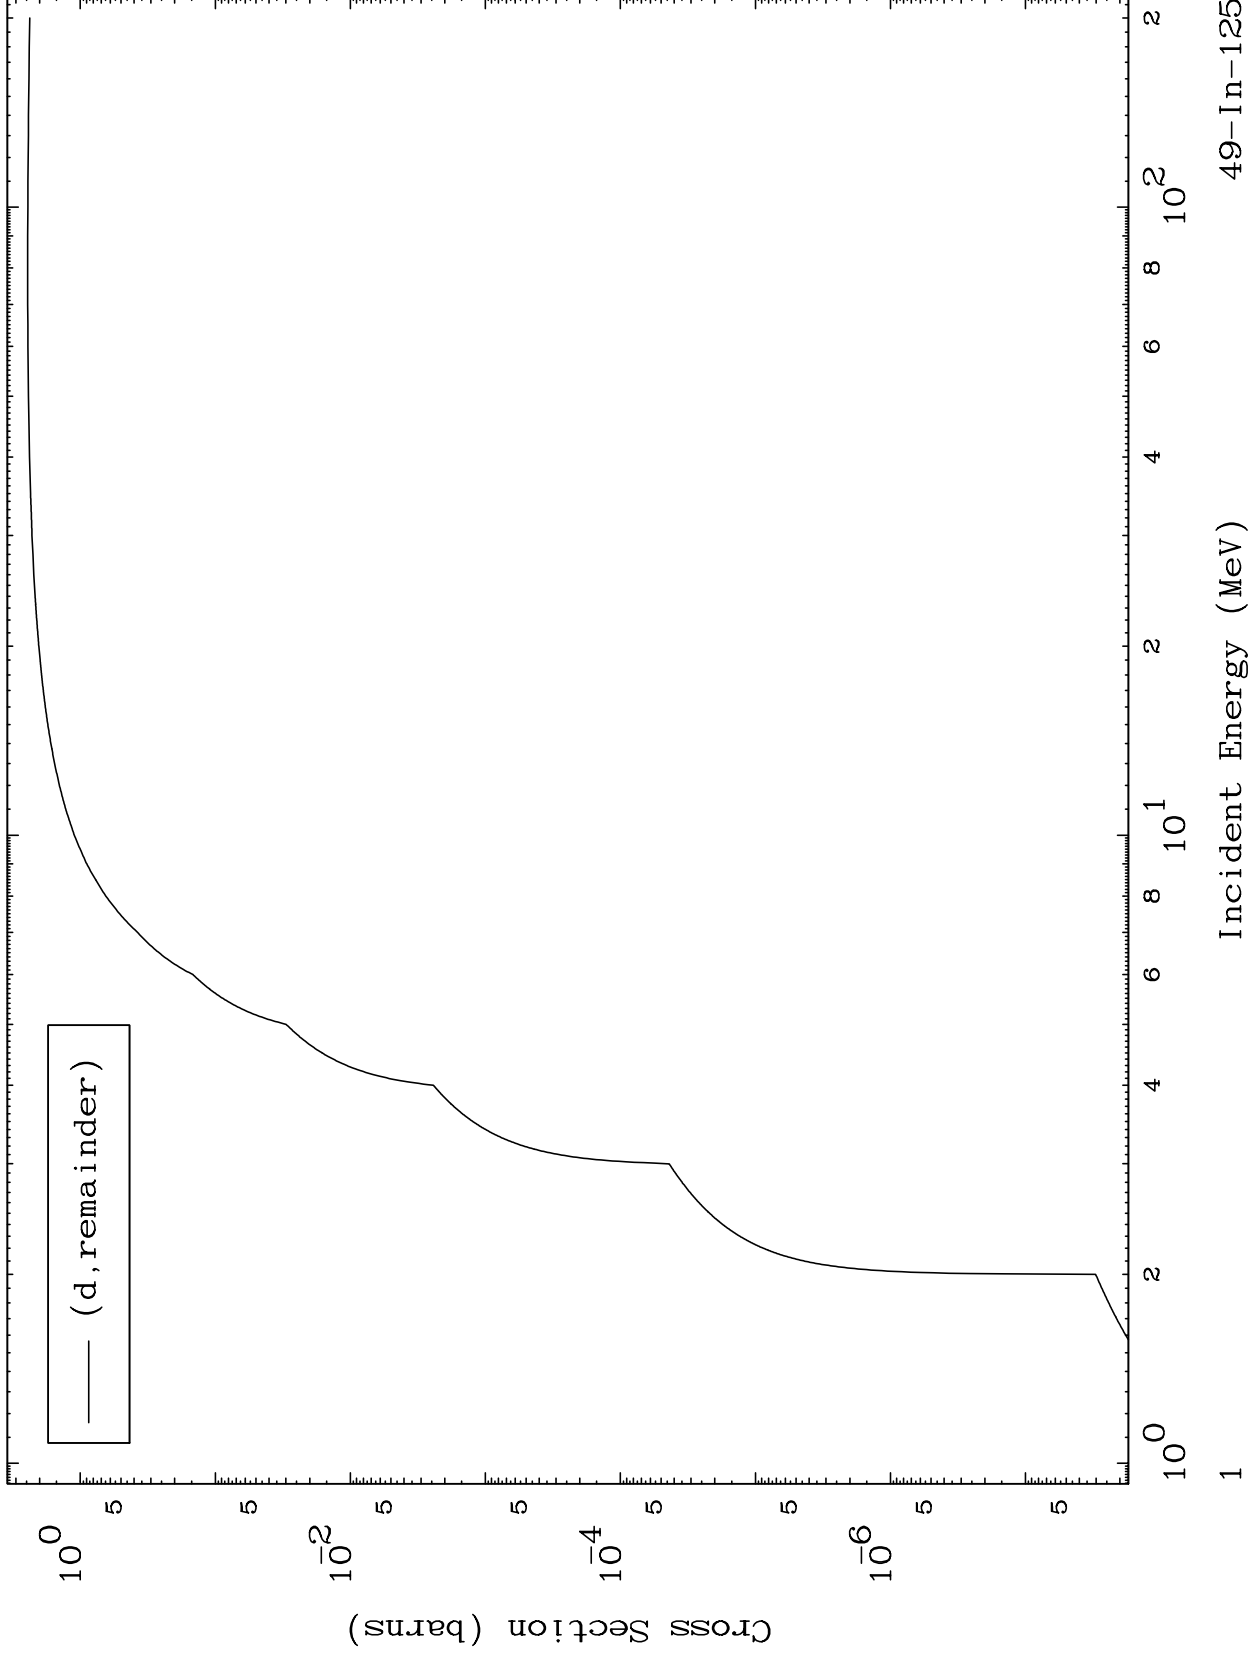

Press Mouse Button to Start

MAT 4962

Deuteron Major
0 Kelvin Cross Sections

49-In-125

49-In-125