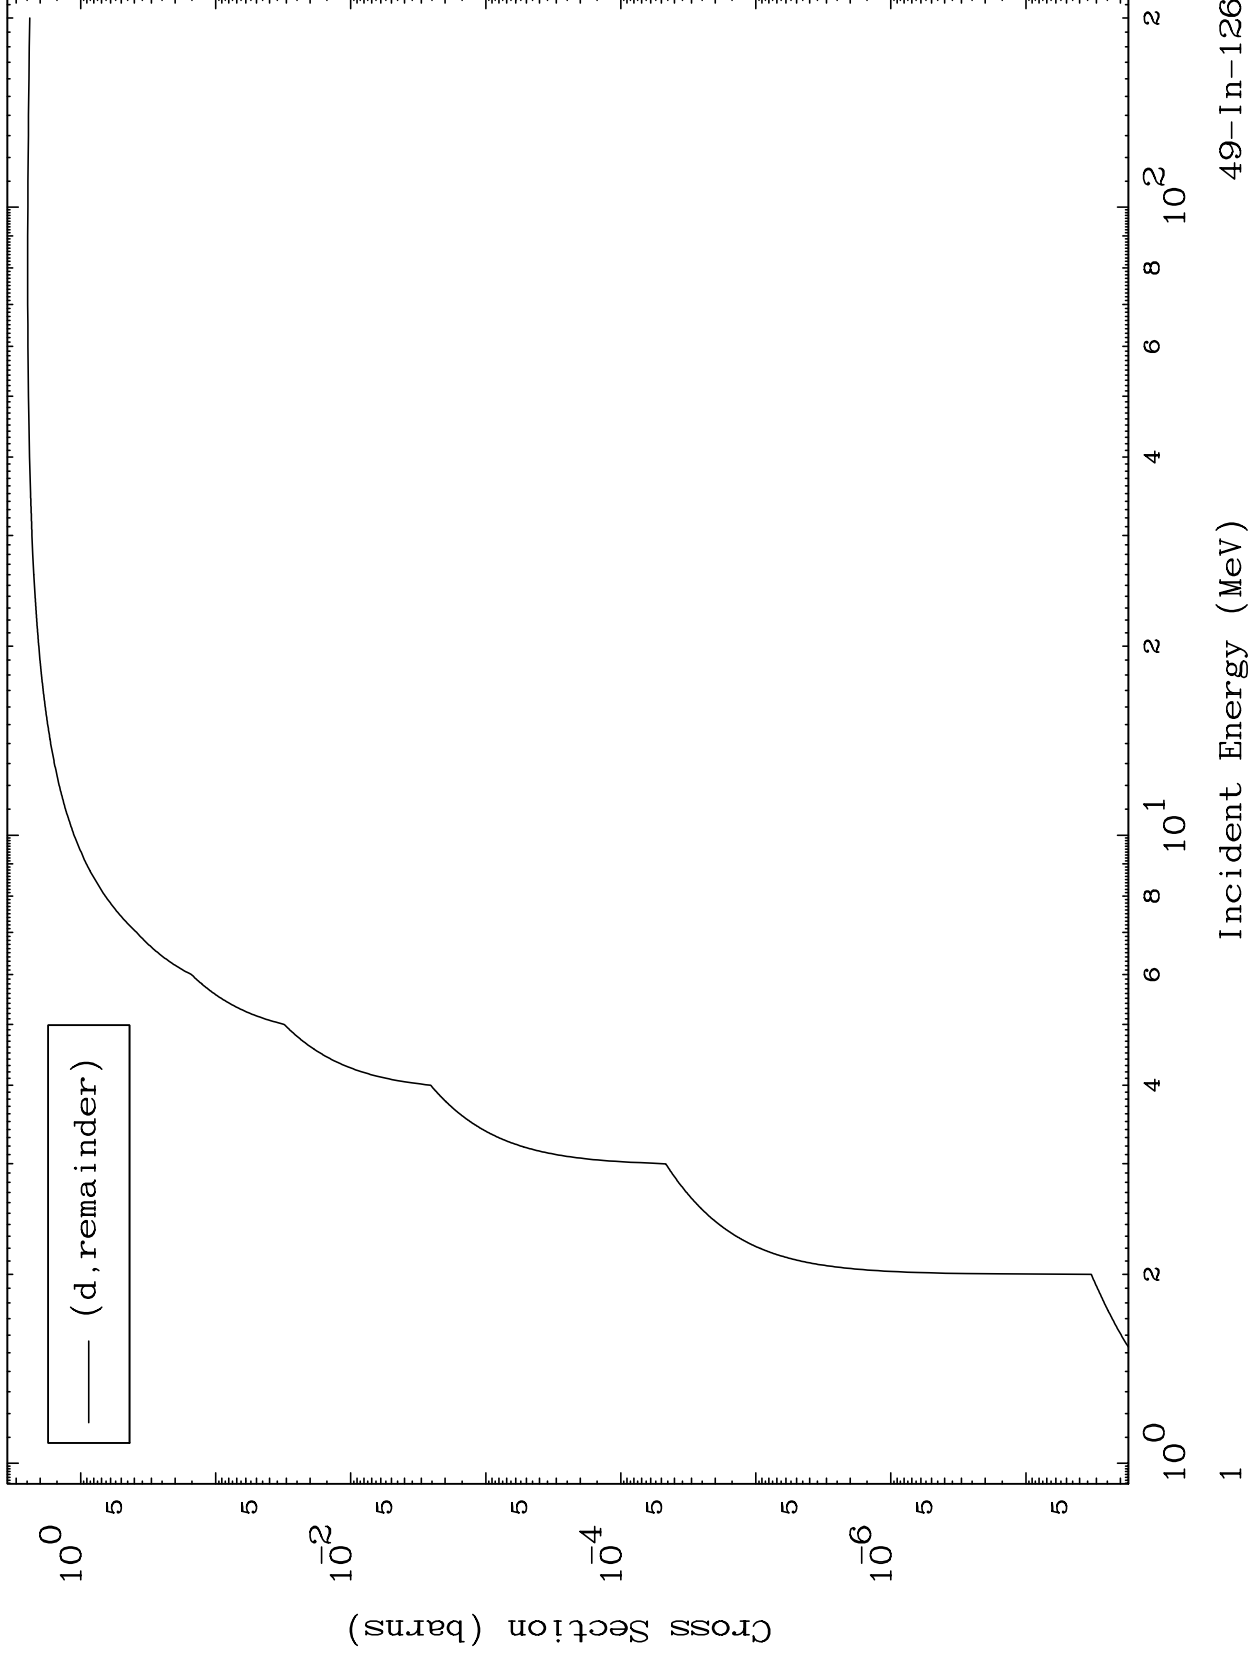

Press Mouse Button to Start

MAT 4964

Deuteron Major  
0 Kelvin Cross Sections

49-In-126

49-In-126