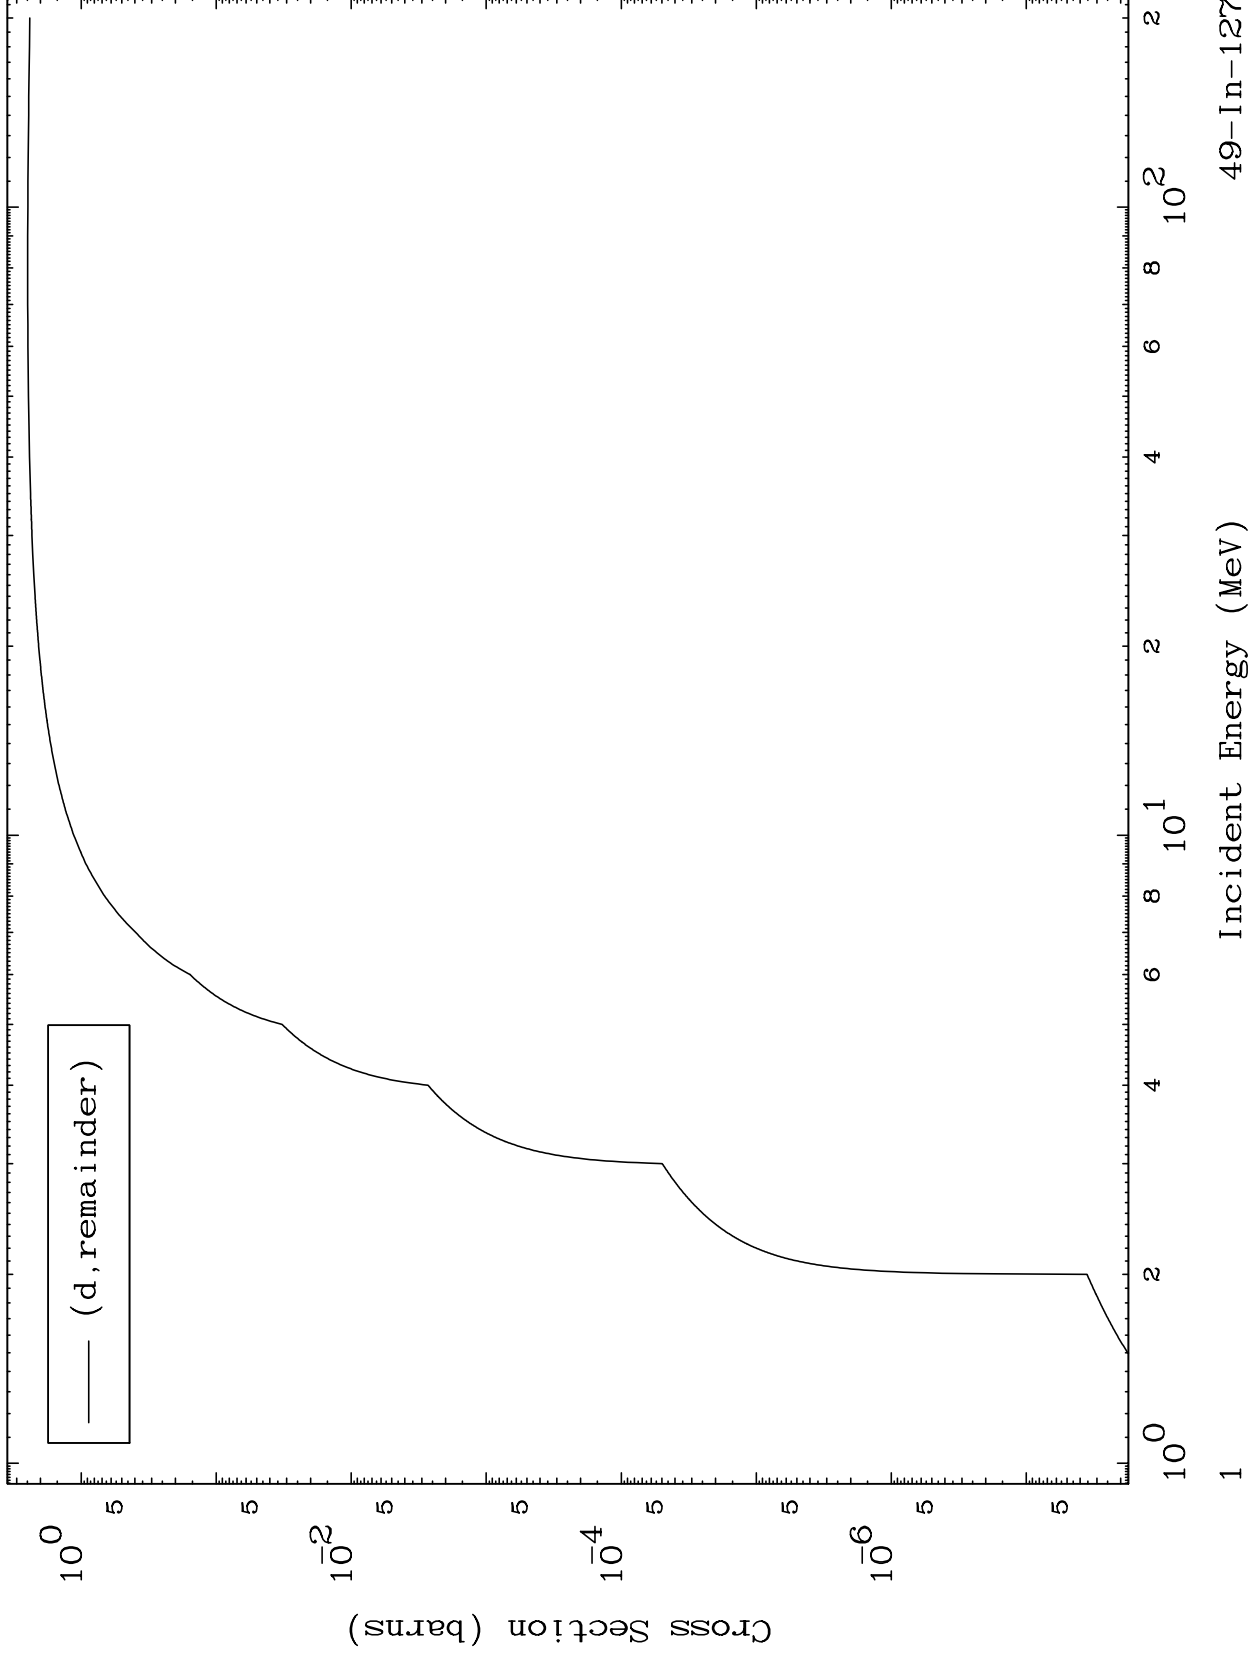

Press Mouse Button to Start

MAT 4967

Deuteron Major
0 Kelvin Cross Sections

49-In-127

49-In-127