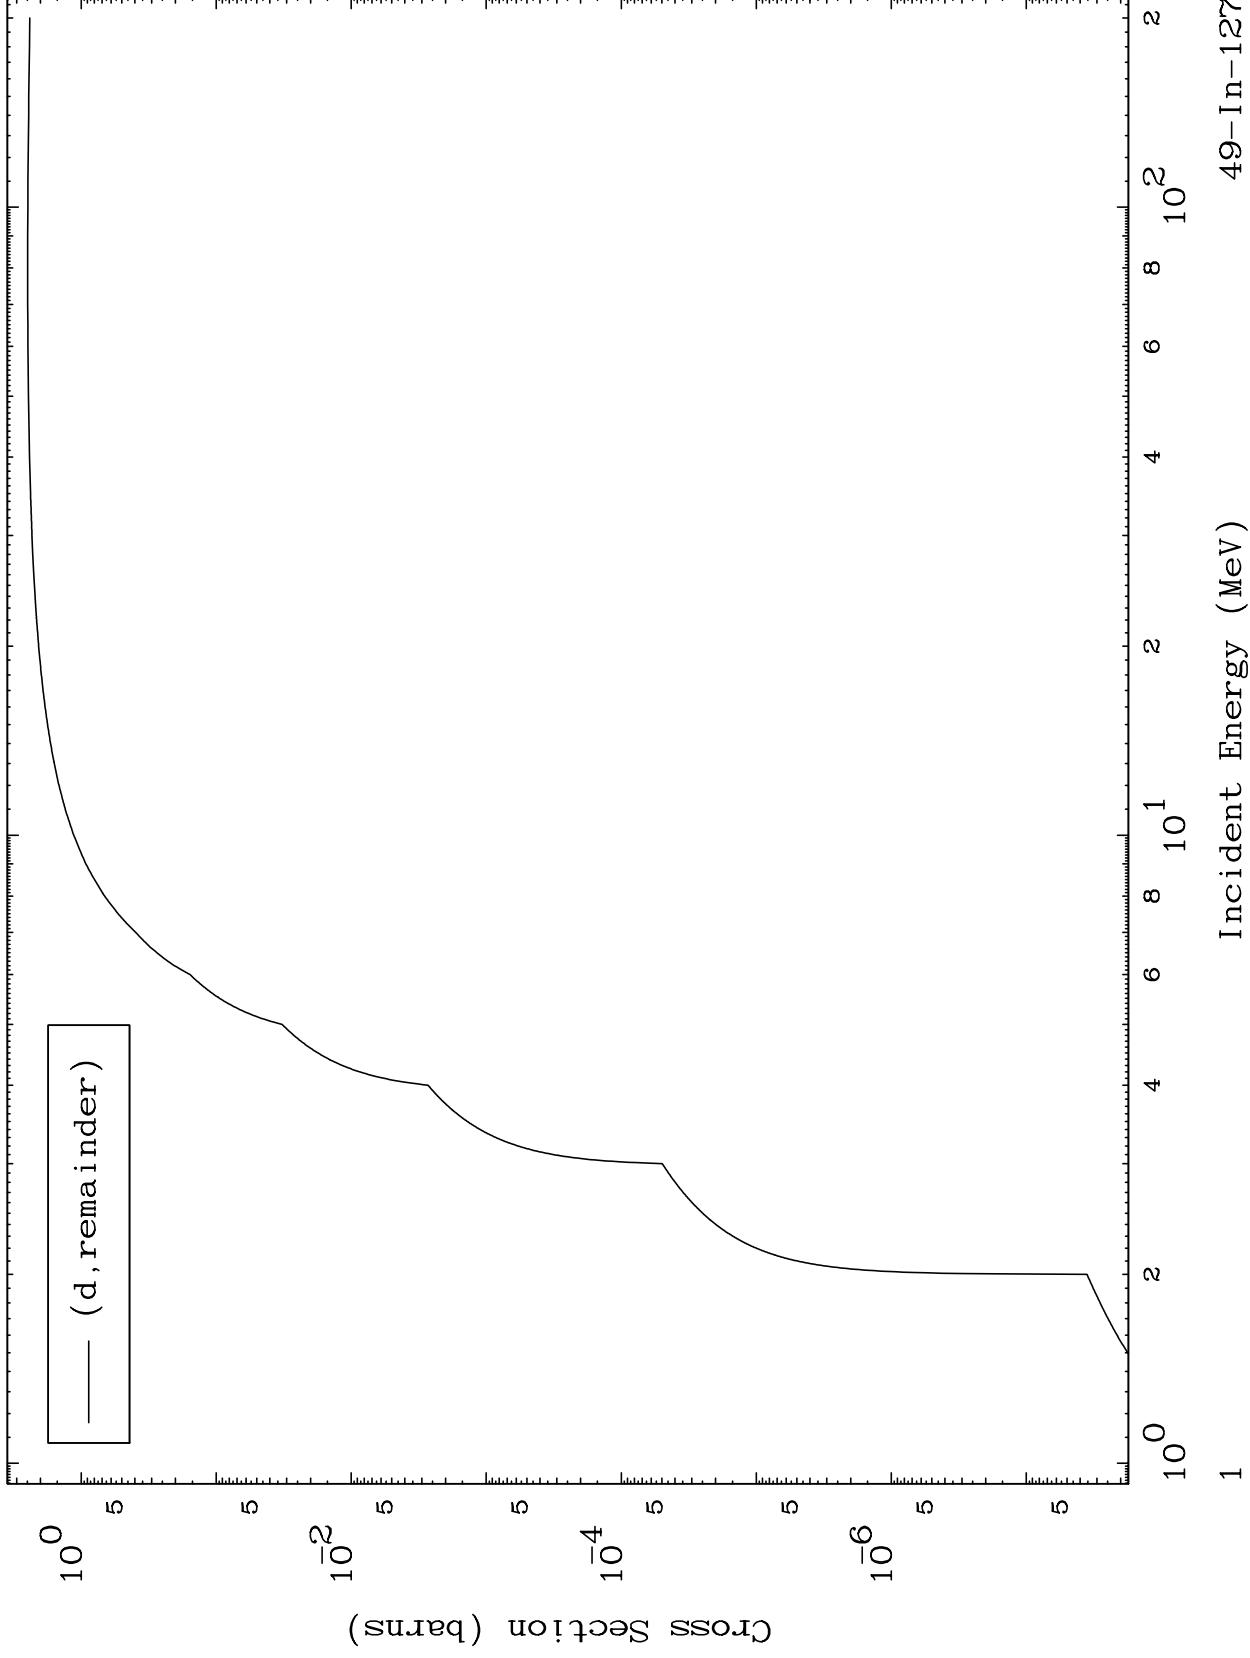

Press Mouse Button to Start

MAT 4968

Deuteron Major
0 Kelvin Cross Sections

49-In-127

49-In-127