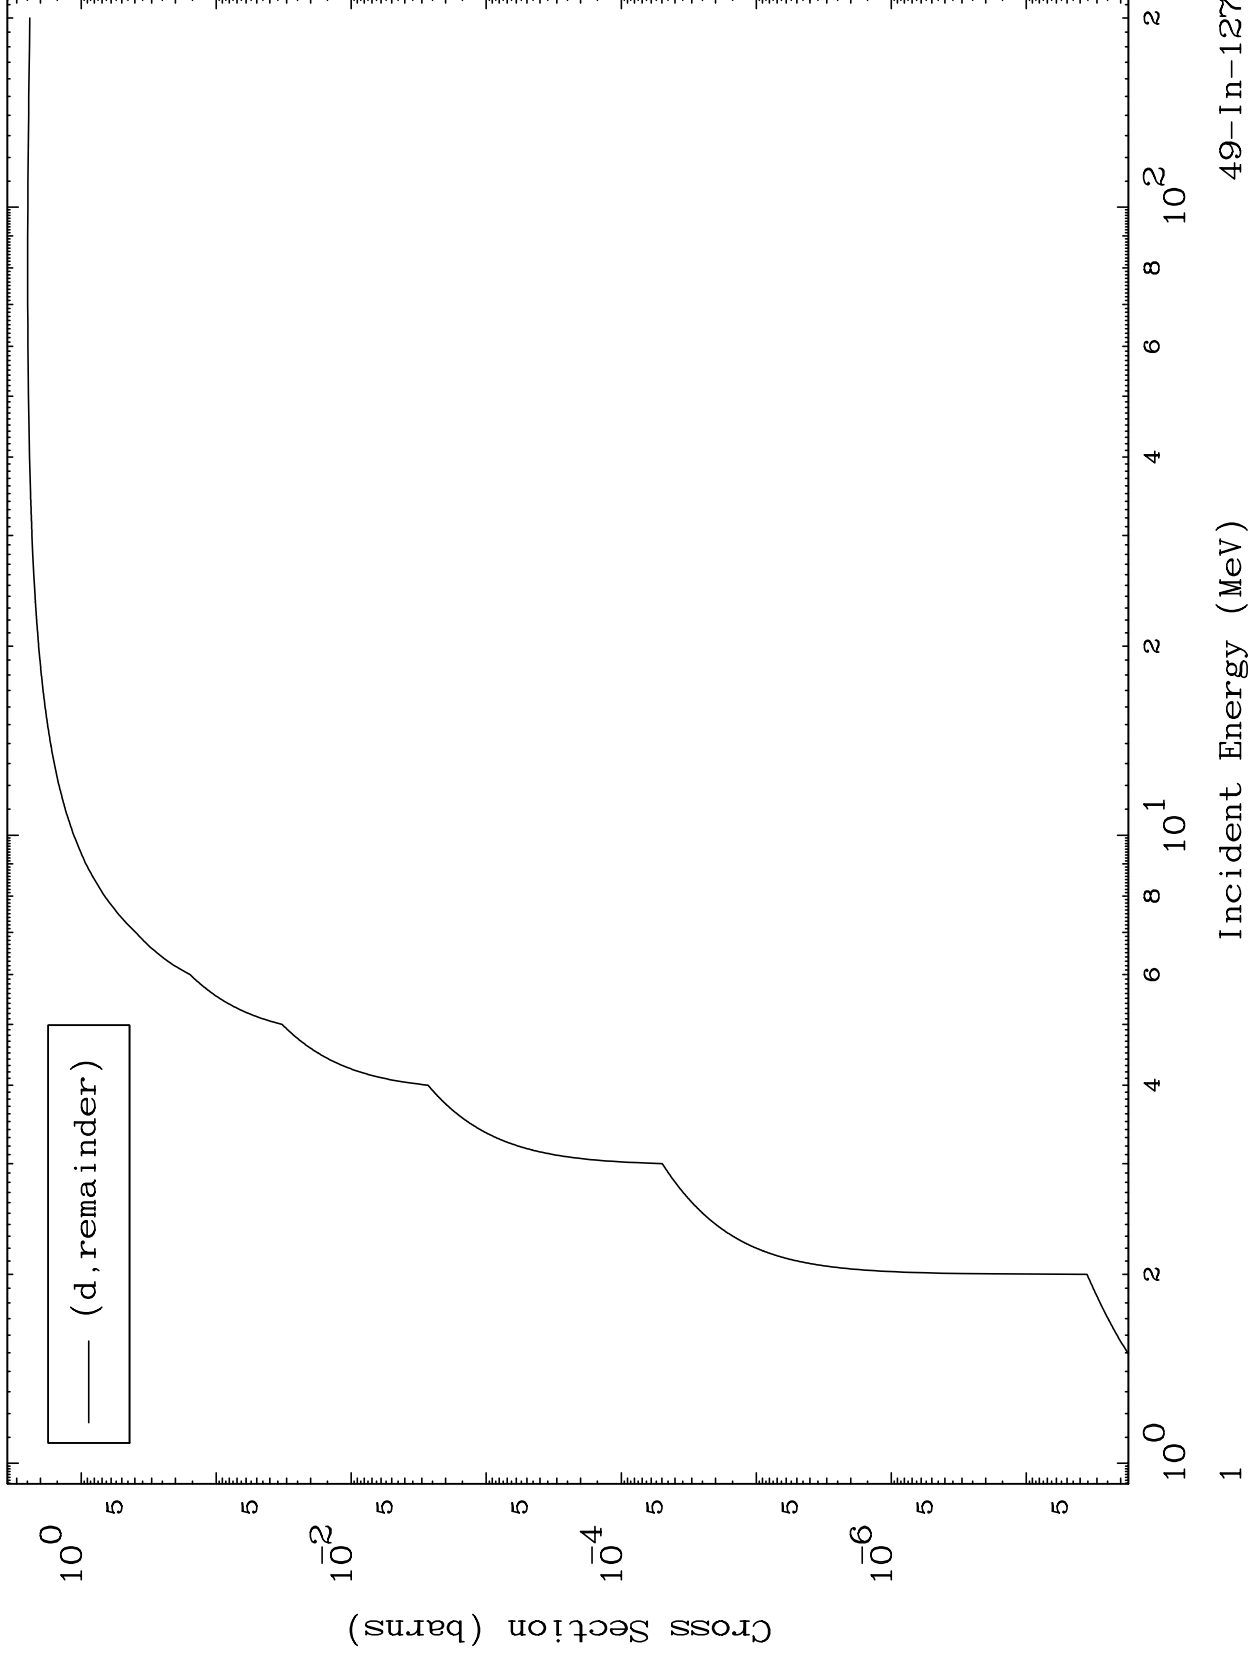

Press Mouse Button to Start

MAT 4969

Deuteron Major  
0 Kelvin Cross Sections

49-In-127

49-In-127