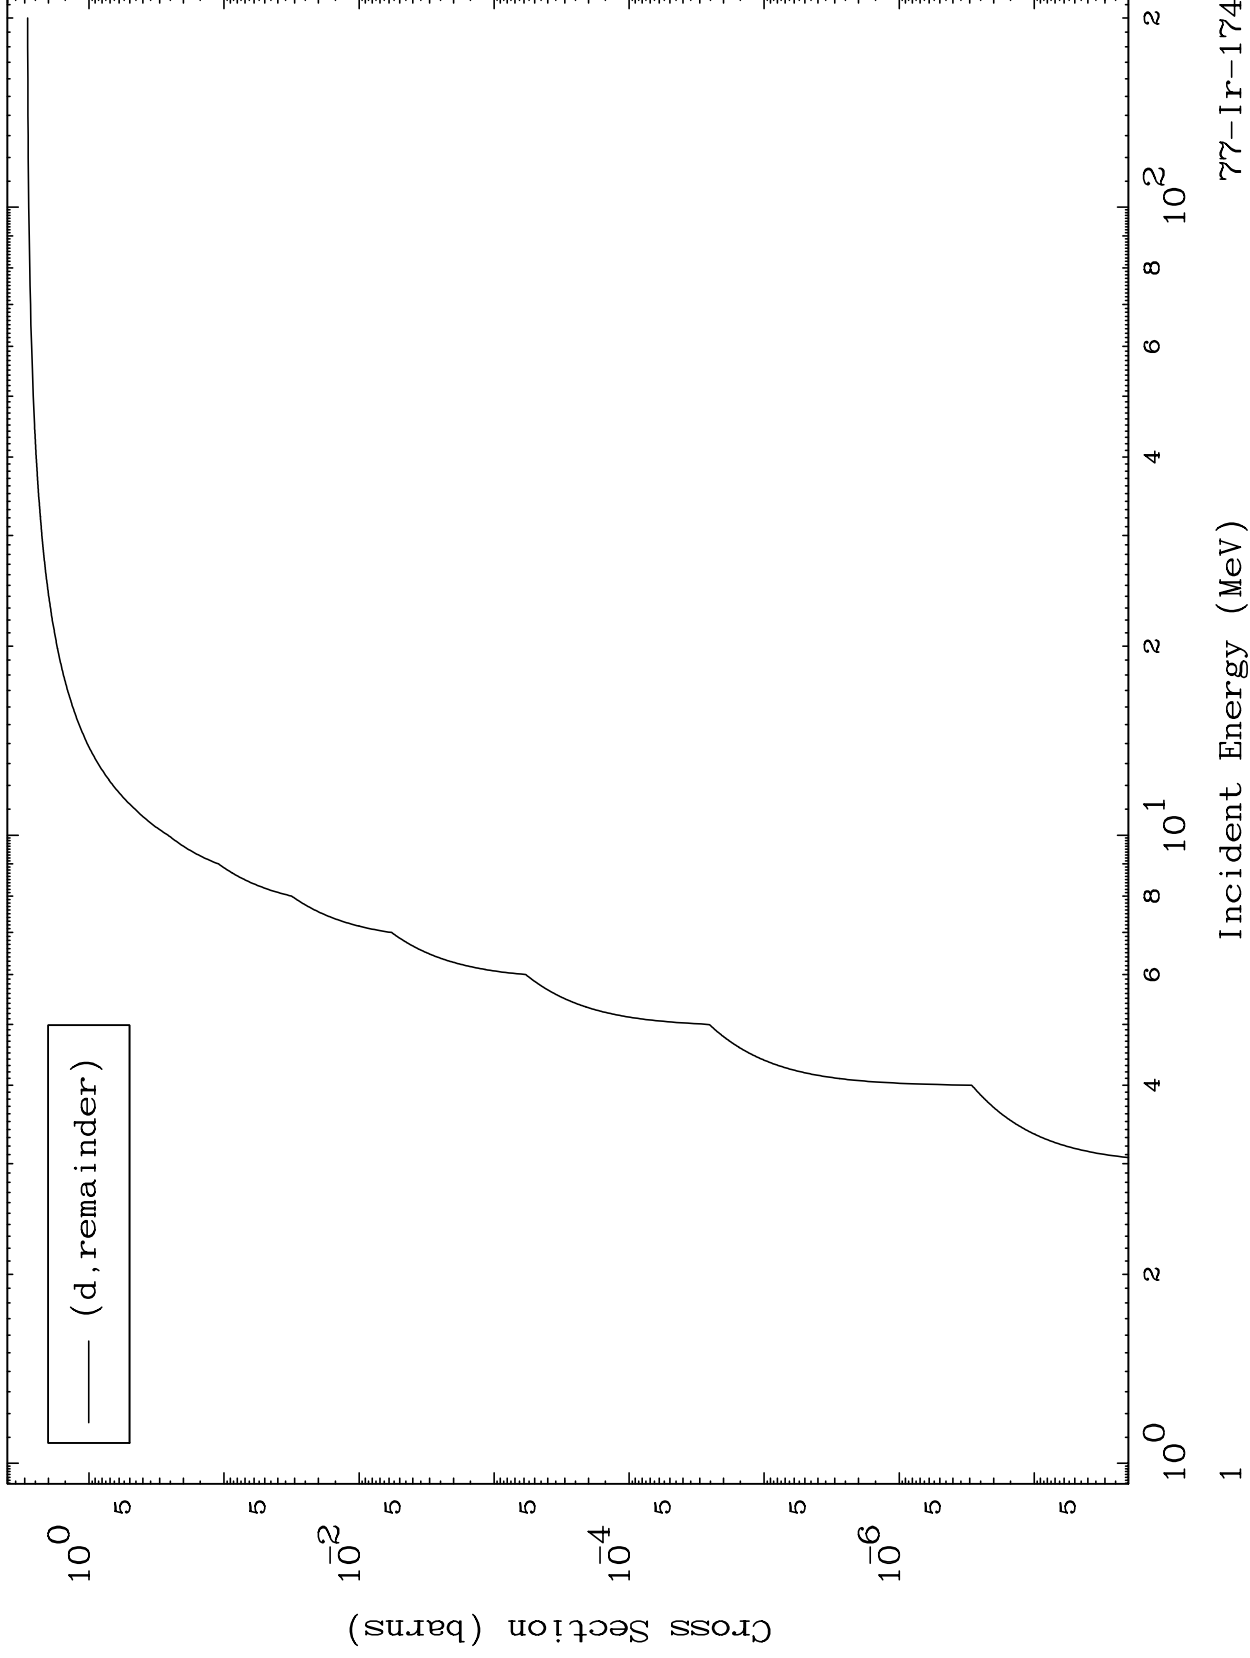

Press Mouse Button to Start

MAT 7674

Deuteron Major
0 Kelvin Cross Sections

77-Ir-174

77-Ir-174