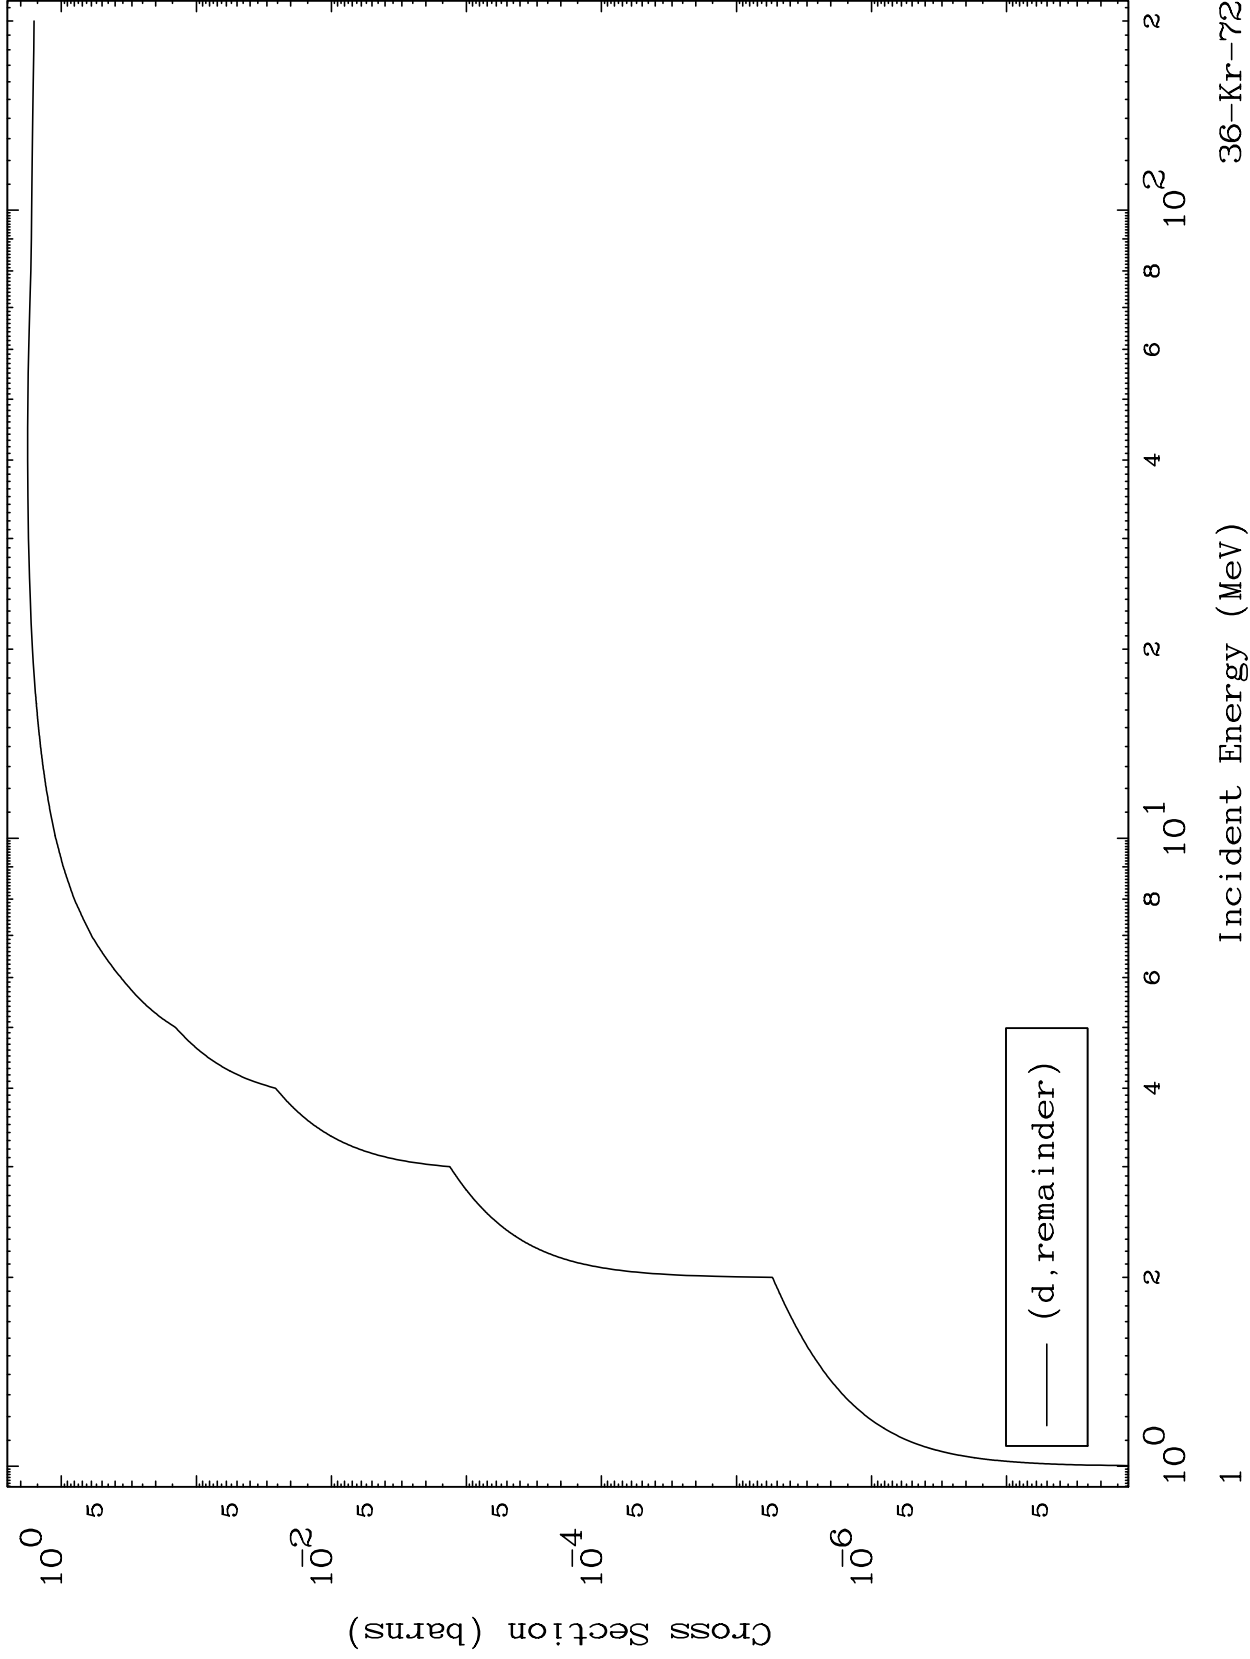

Press Mouse Button to Start

MAT 3607

Deuteron Major
0 Kelvin Cross Sections

36-Kr-72

36-Kr-72