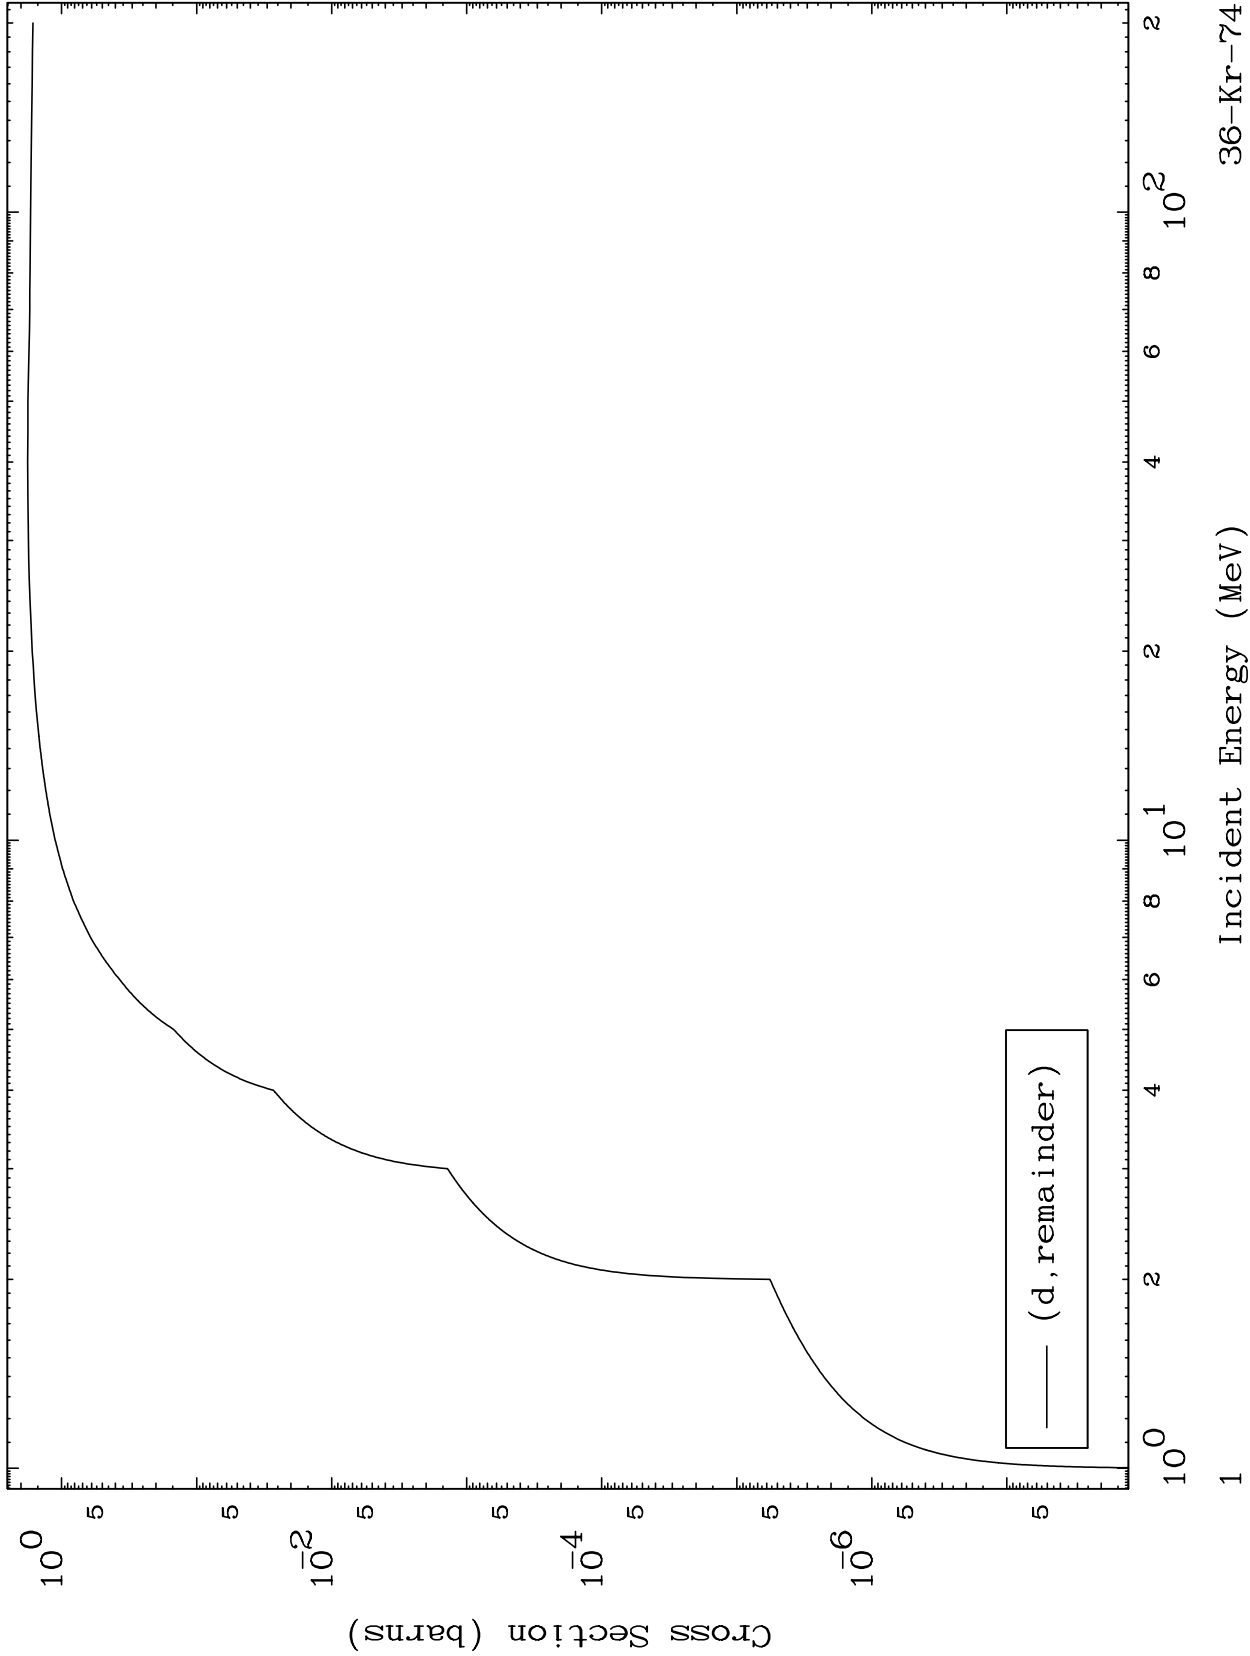

Press Mouse Button to Start

MAT 3613

Deuteron Major
0 Kelvin Cross Sections

36-Kr-74

36-Kr-74