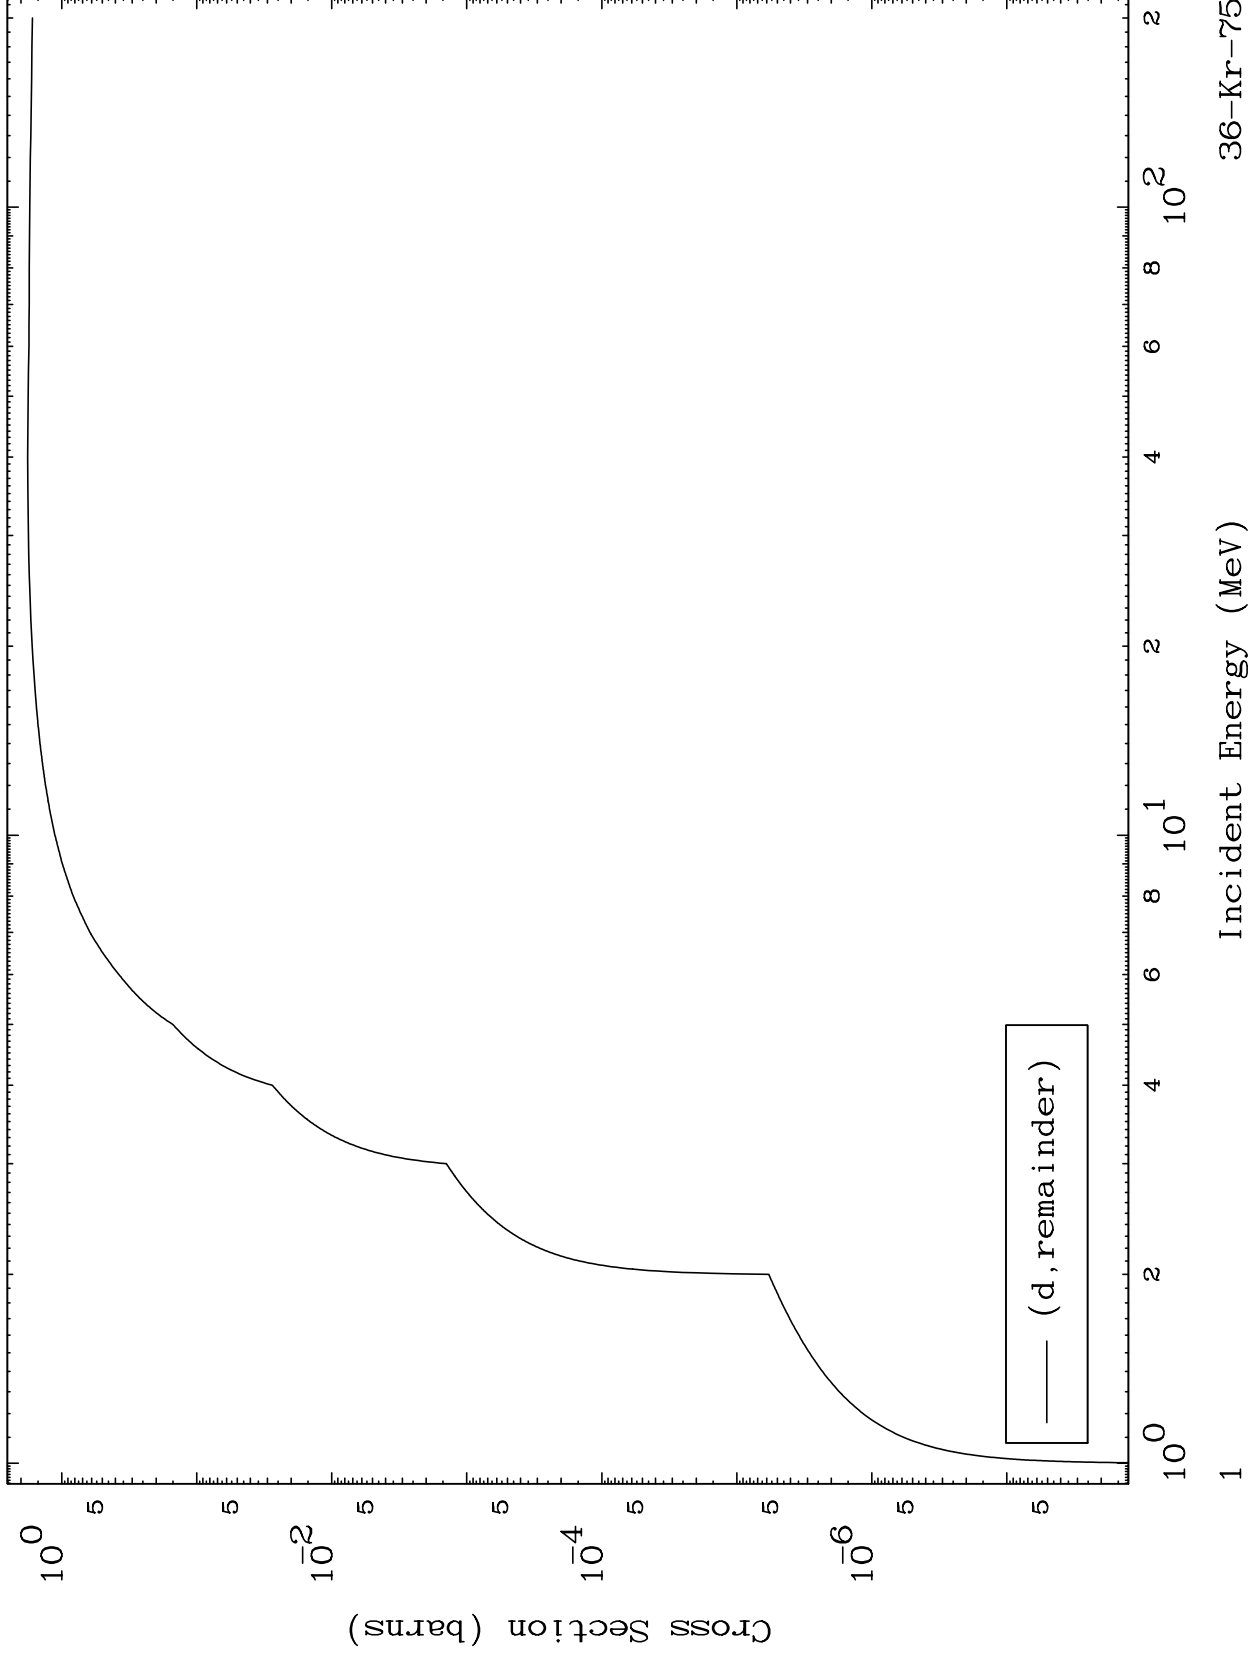

Press Mouse Button to Start

MAT 3616

Deuteron Major
0 Kelvin Cross Sections

36-Kr-75

36-Kr-75