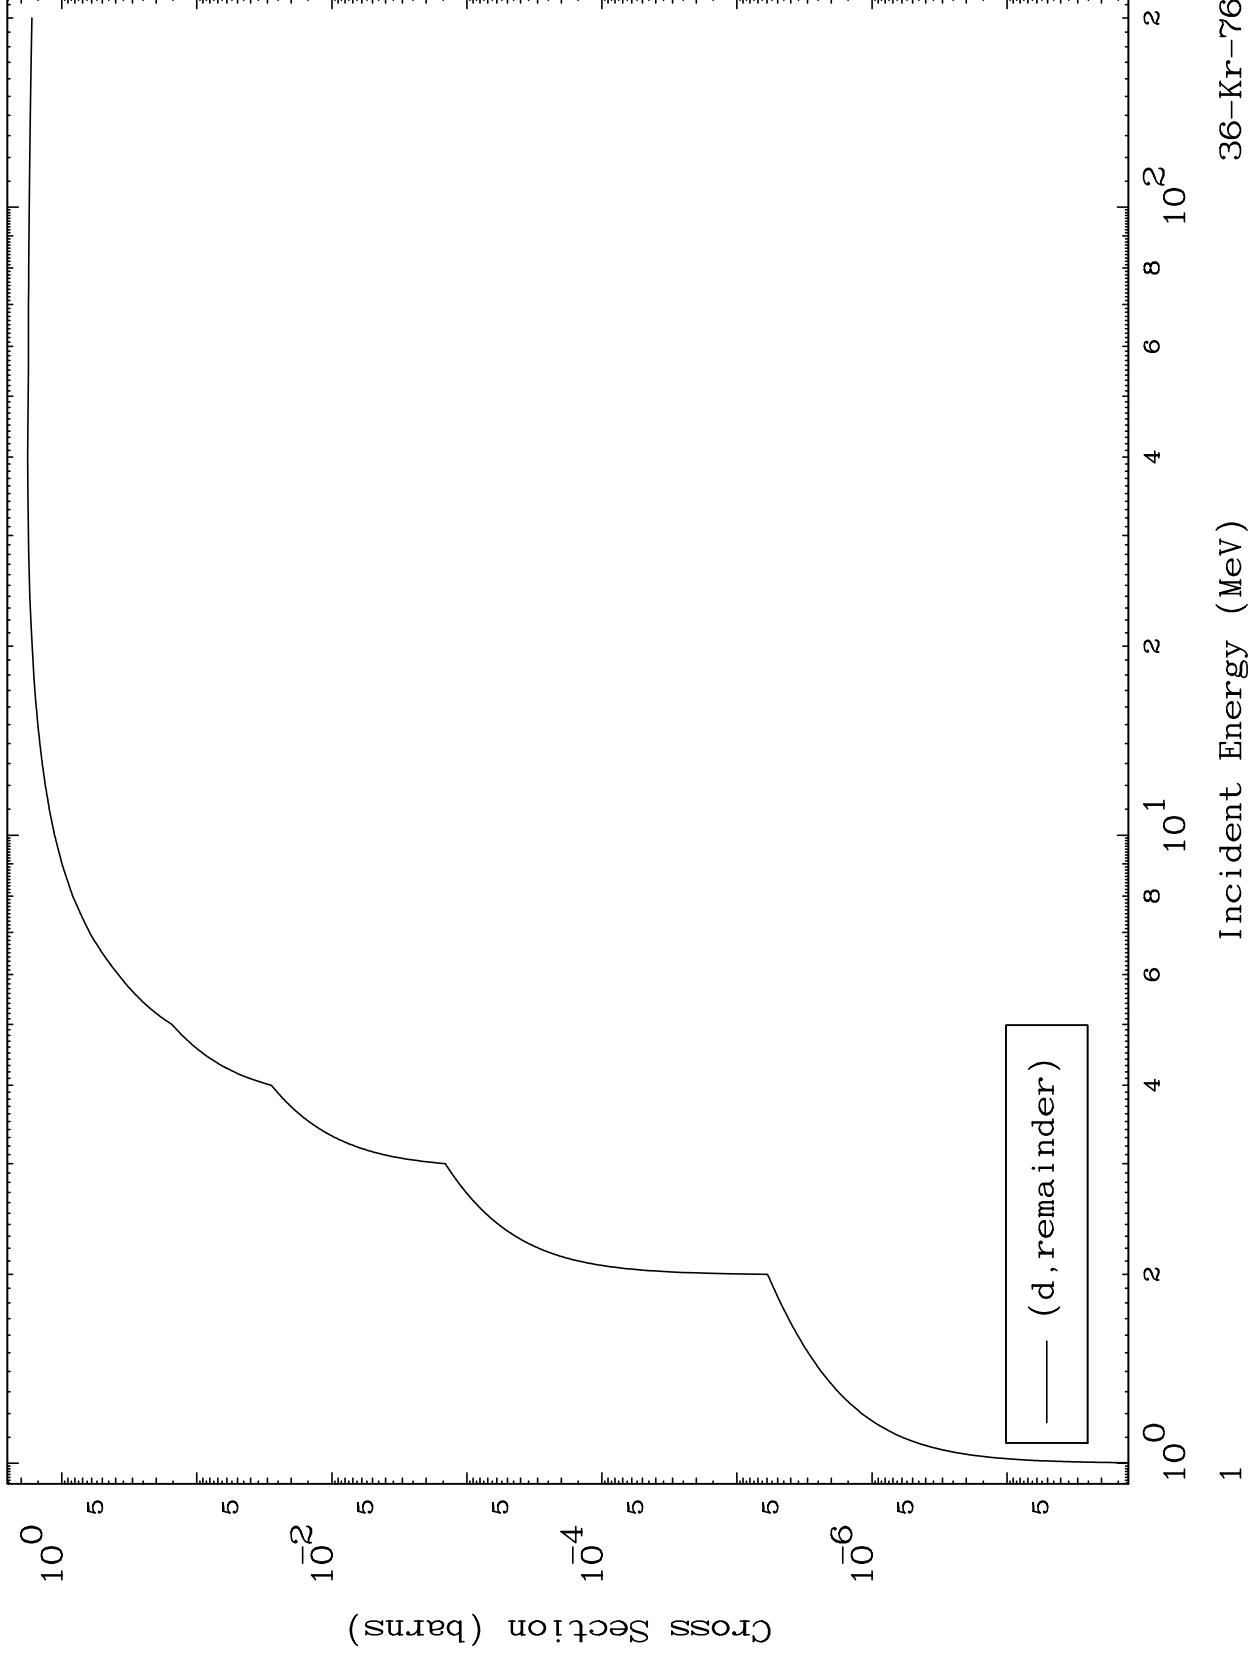

Press Mouse Button to Start

MAT 3619

Deuteron Major
0 Kelvin Cross Sections

36-Kr-76

Incident Energy (MeV)

36-Kr-76