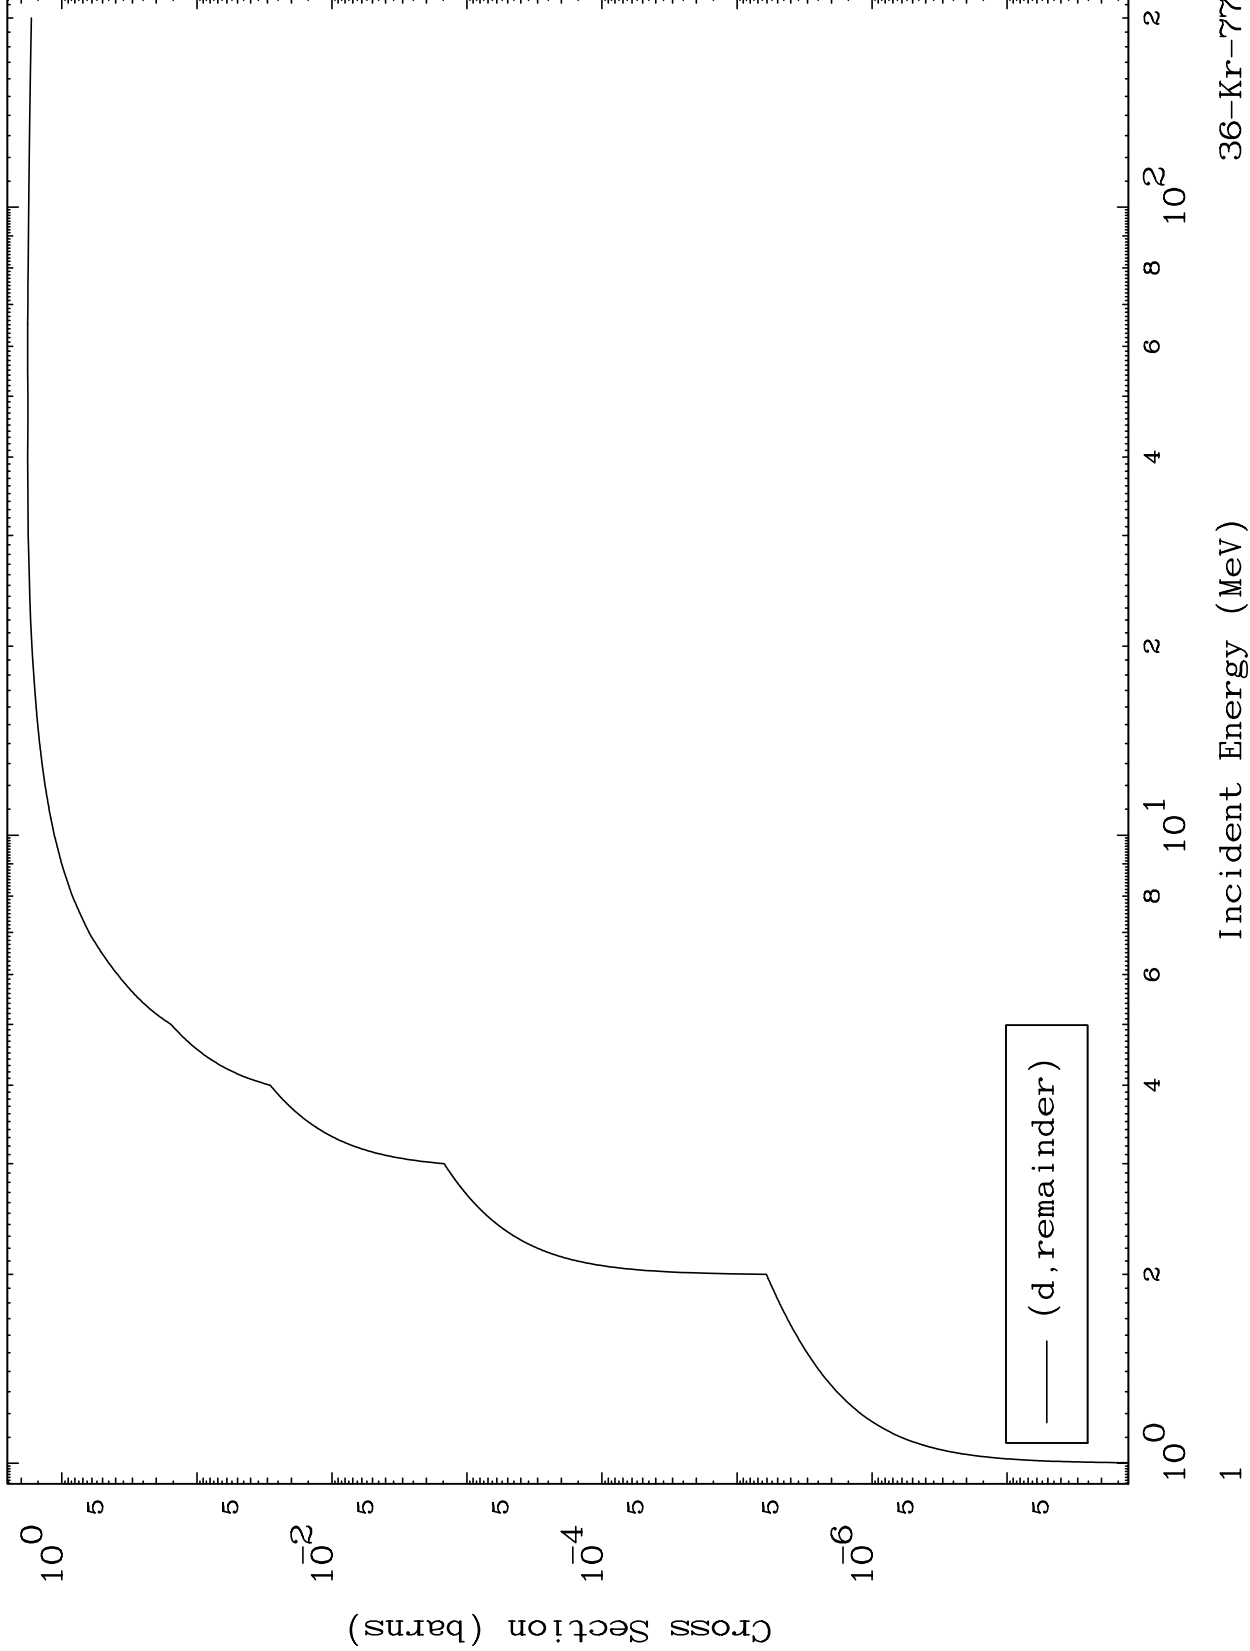

Press Mouse Button to Start

MAT 3622

Deuteron Major
0 Kelvin Cross Sections

36-Kr-77

36-Kr-77