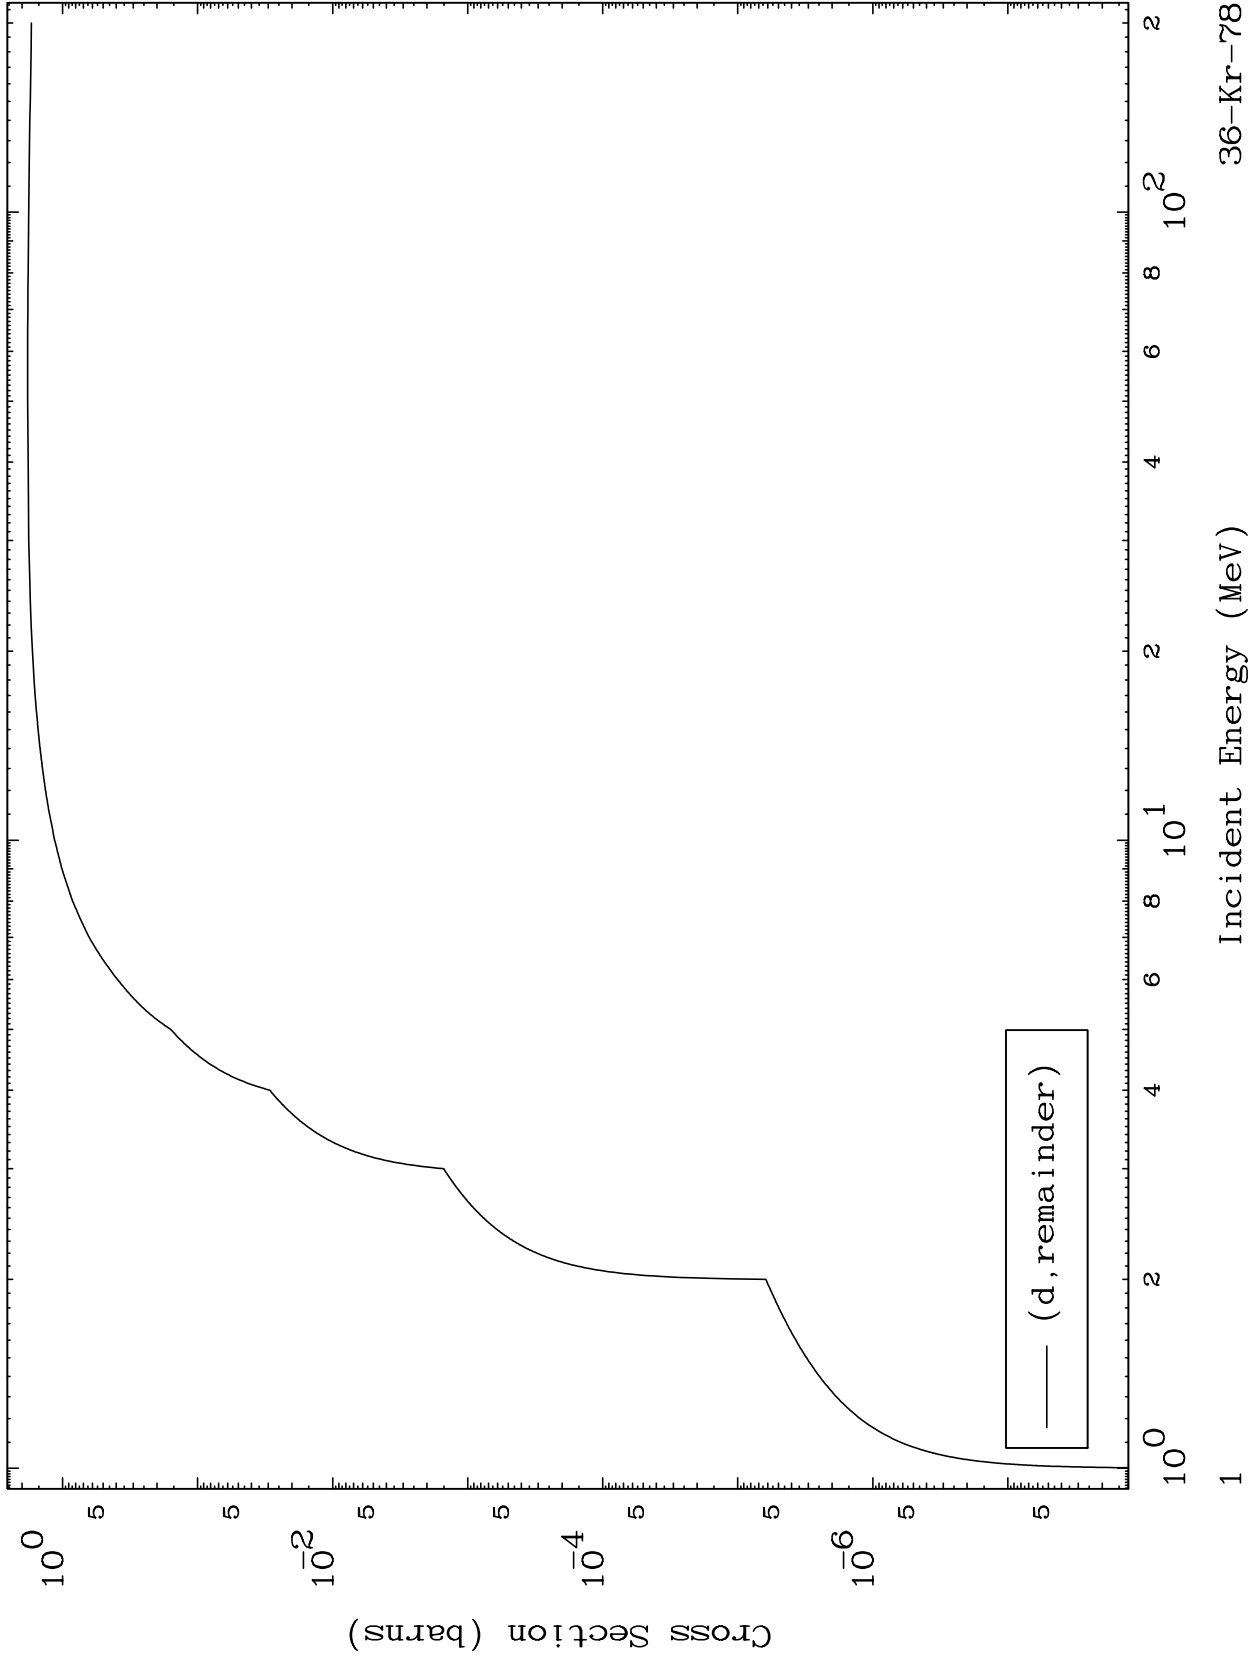

Press Mouse Button to Start

MAT 3625

Deuteron Major
0 Kelvin Cross Sections

36-Kr-78

36-Kr-78