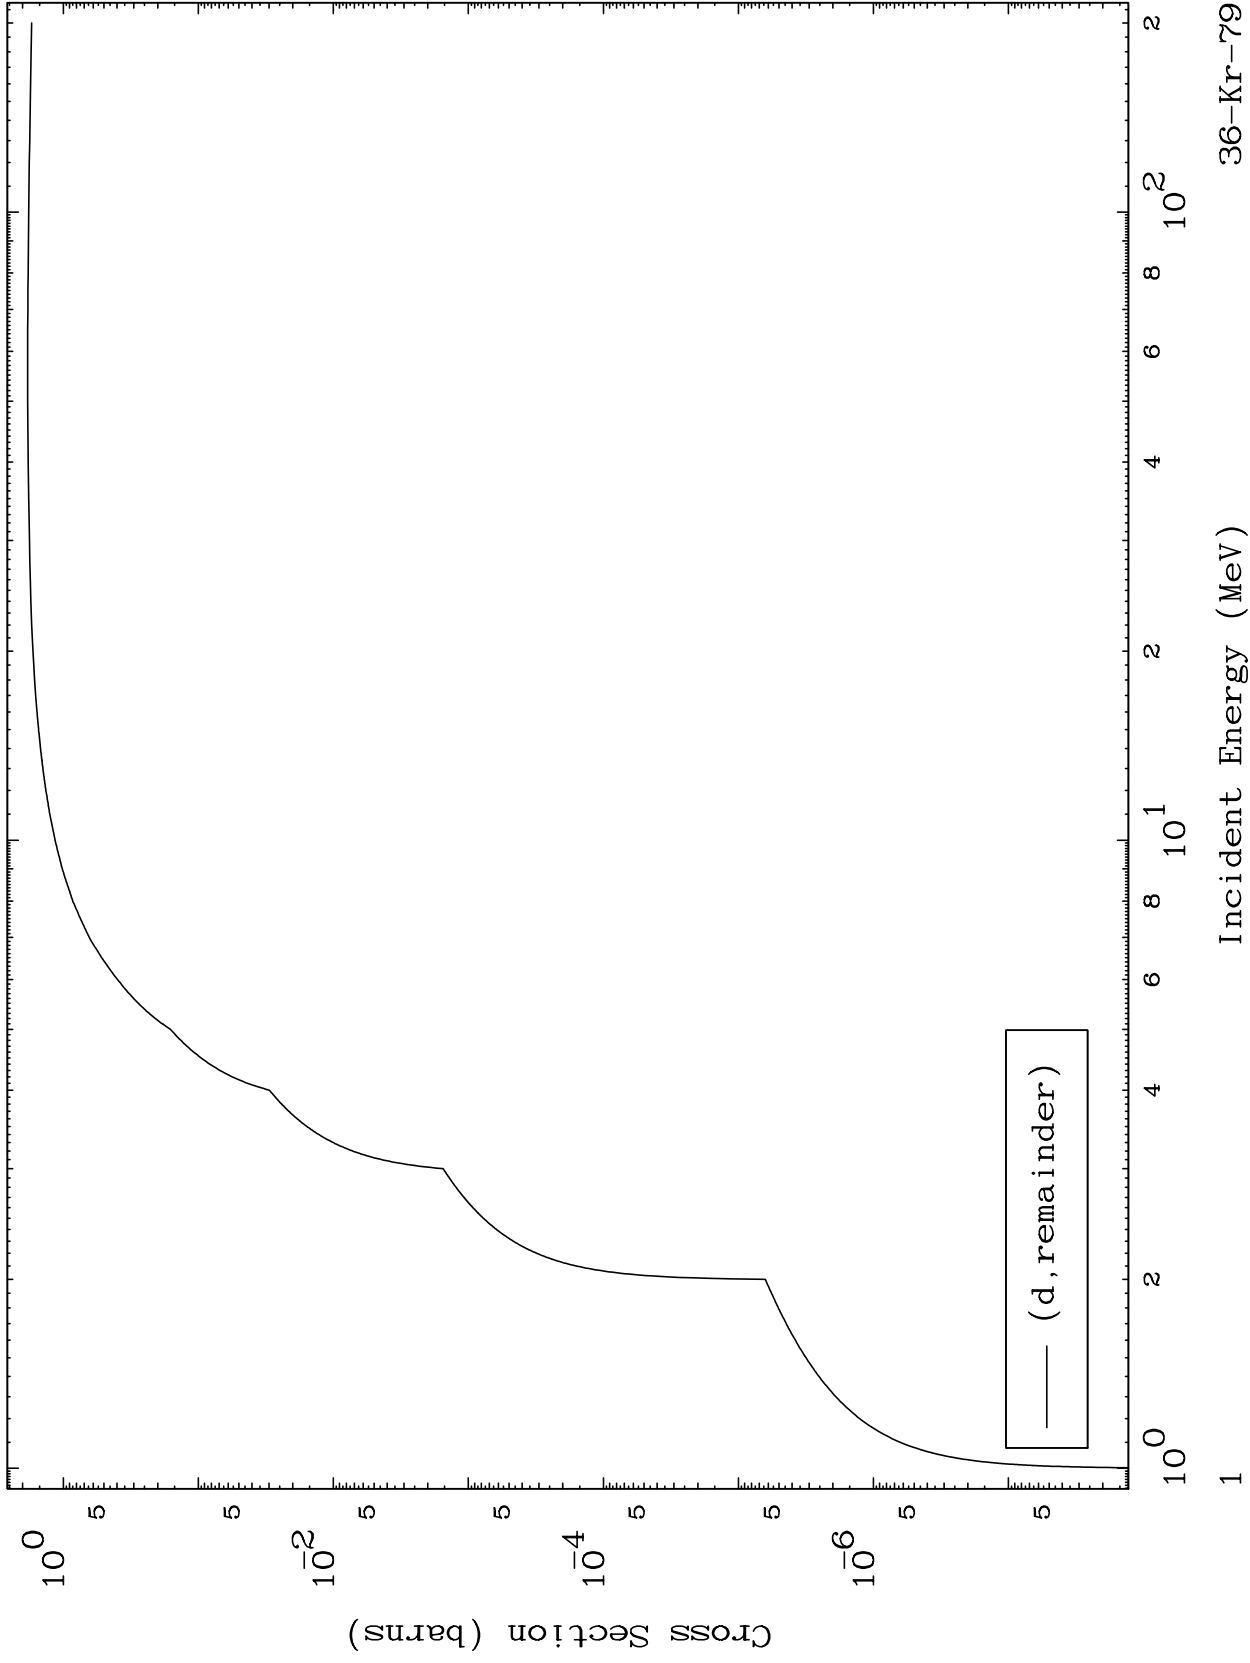

Press Mouse Button to Start

MAT 3628

Deuteron Major
0 Kelvin Cross Sections

36-Kr-79

36-Kr-79