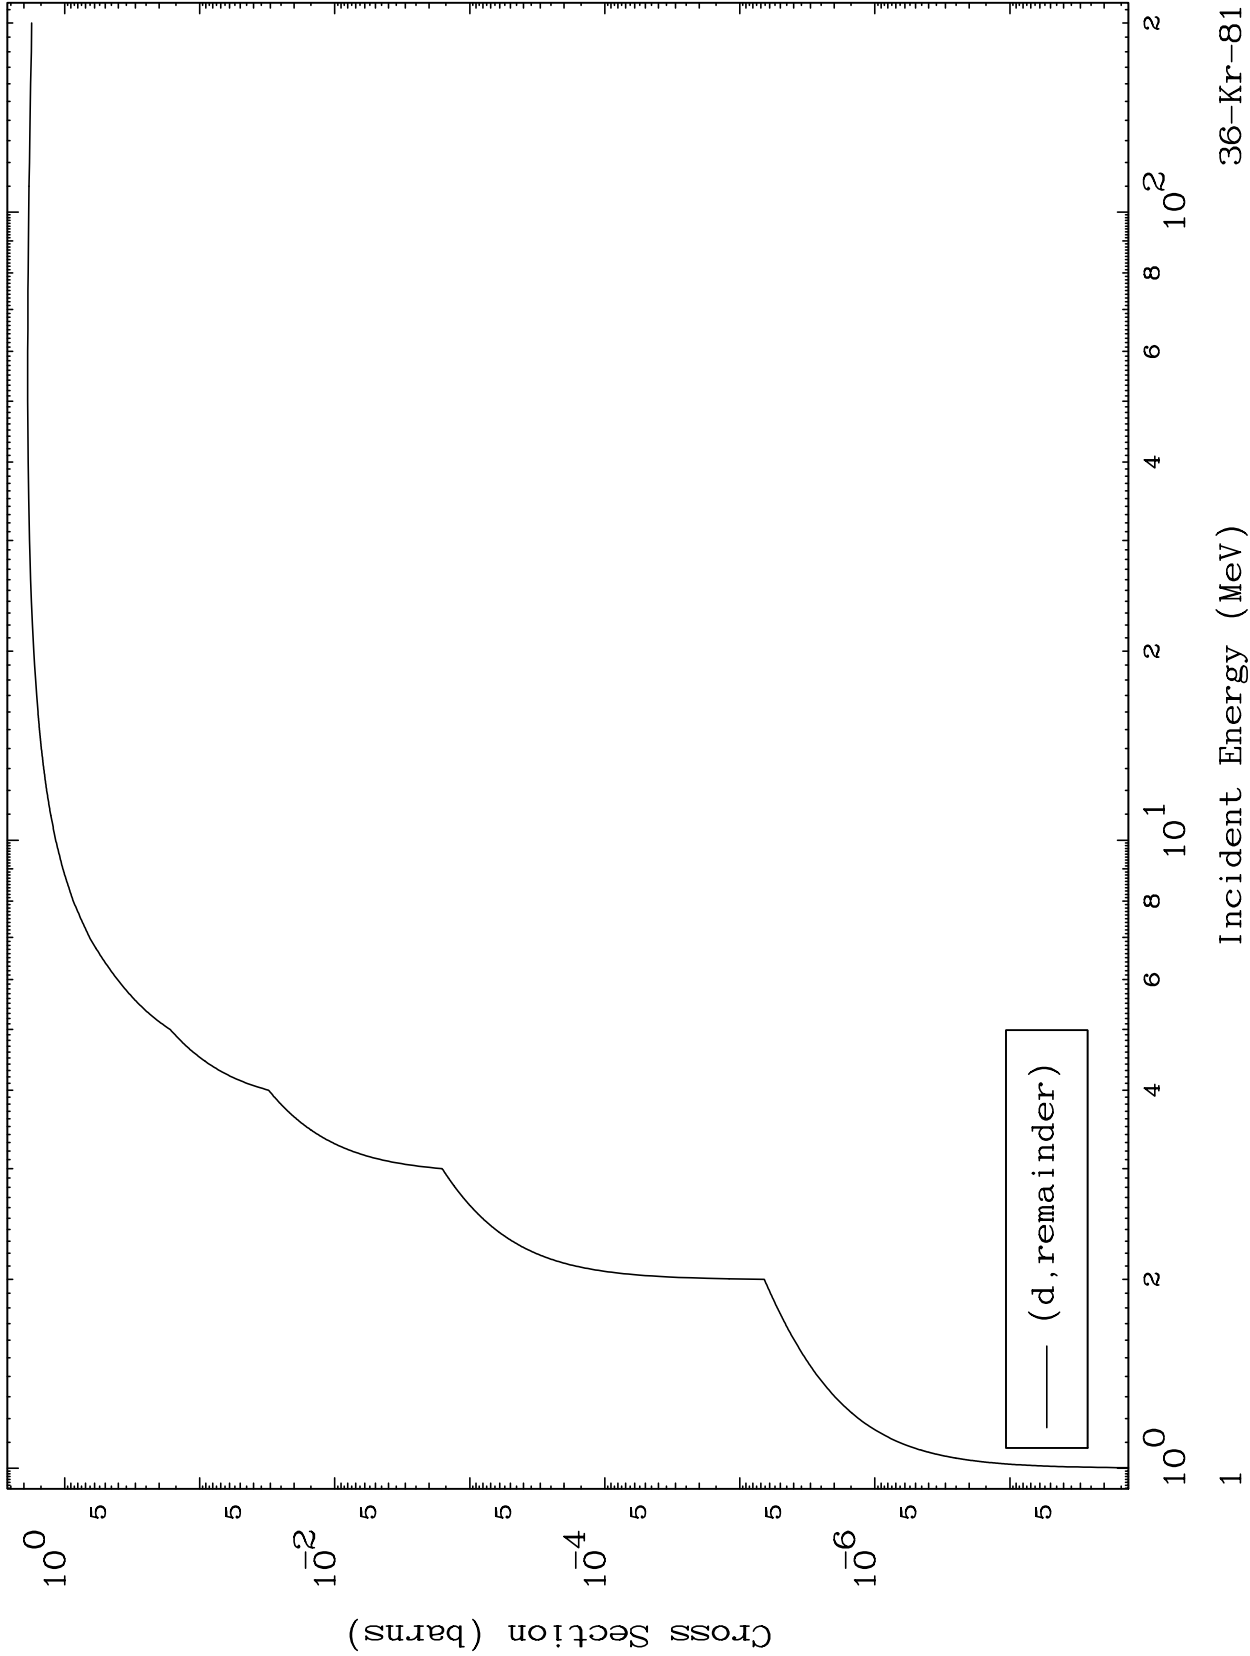

Press Mouse Button to Start

MAT 3634

Deuteron Major
0 Kelvin Cross Sections

36-Kr-81

36-Kr-81