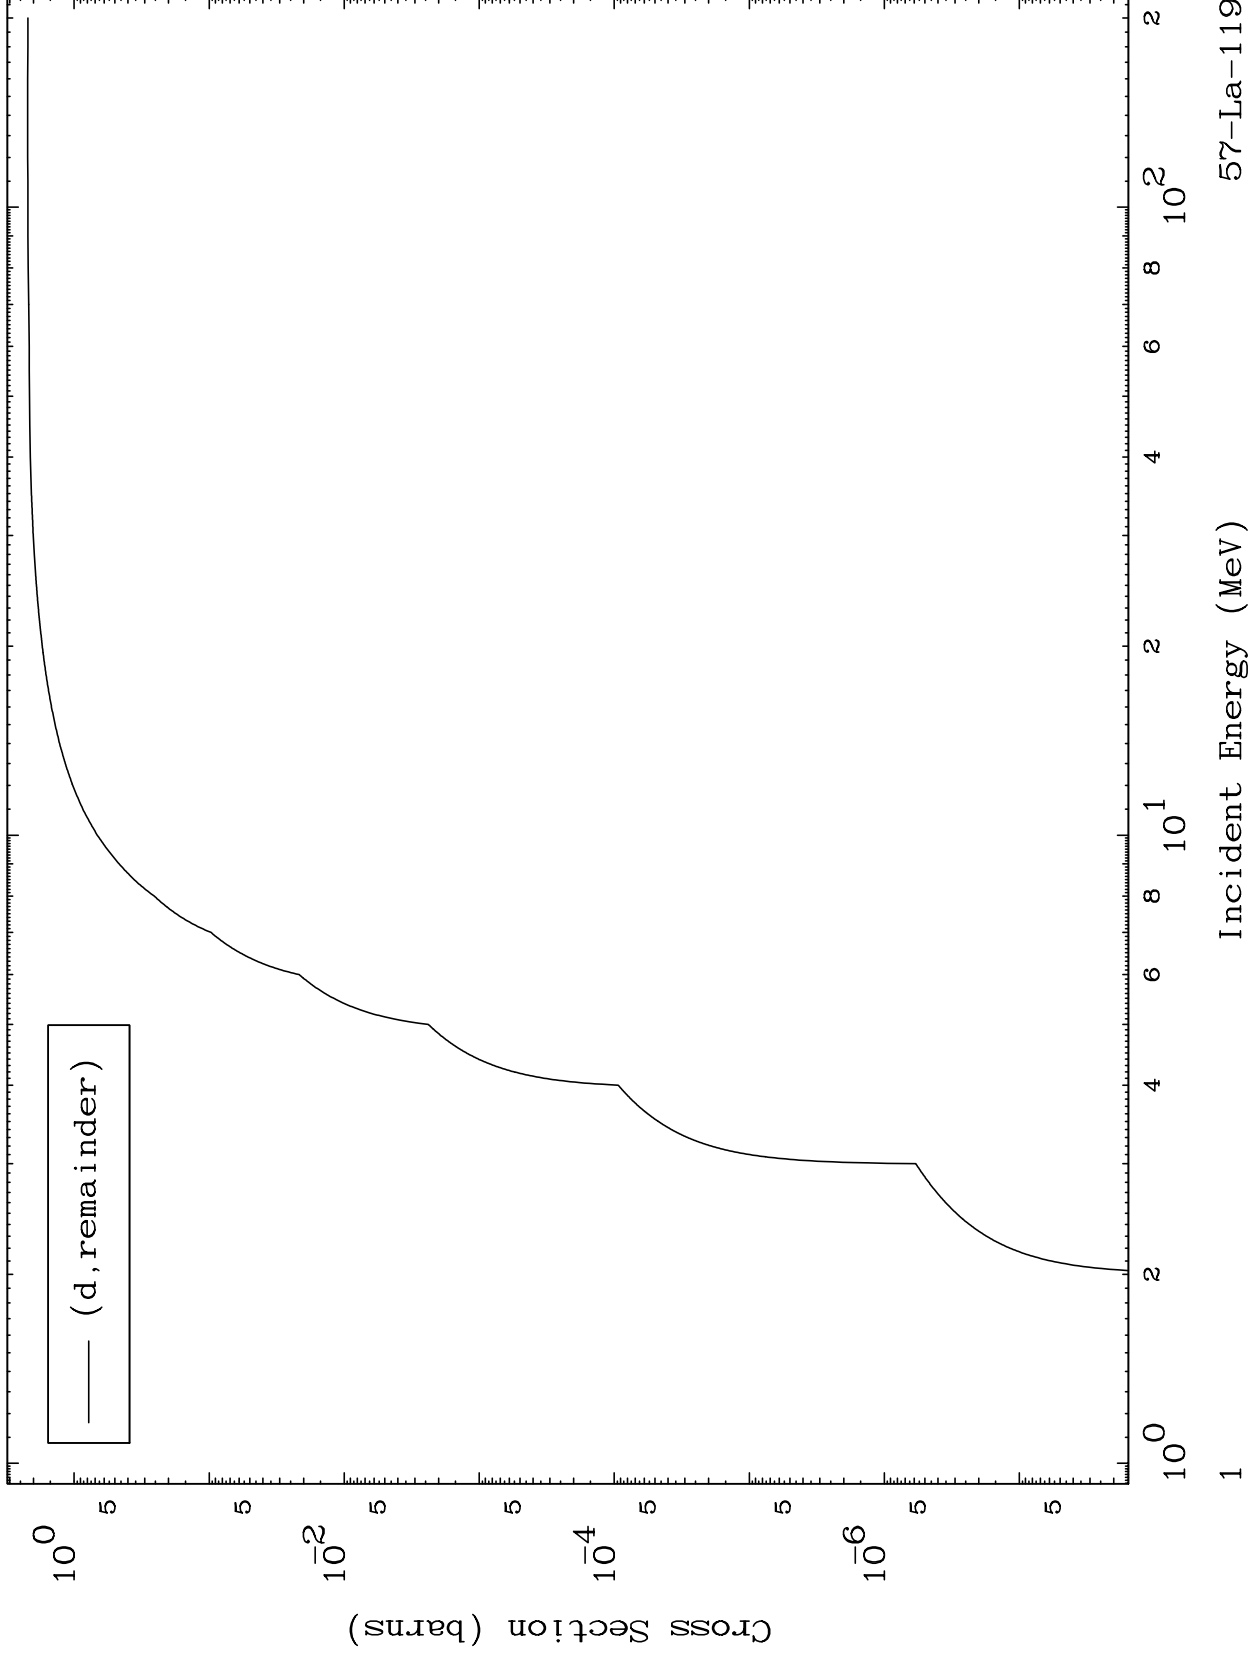

Press Mouse Button to Start

MAT 5668

Deuteron Major  
0 Kelvin Cross Sections

57-La-119

57-La-119