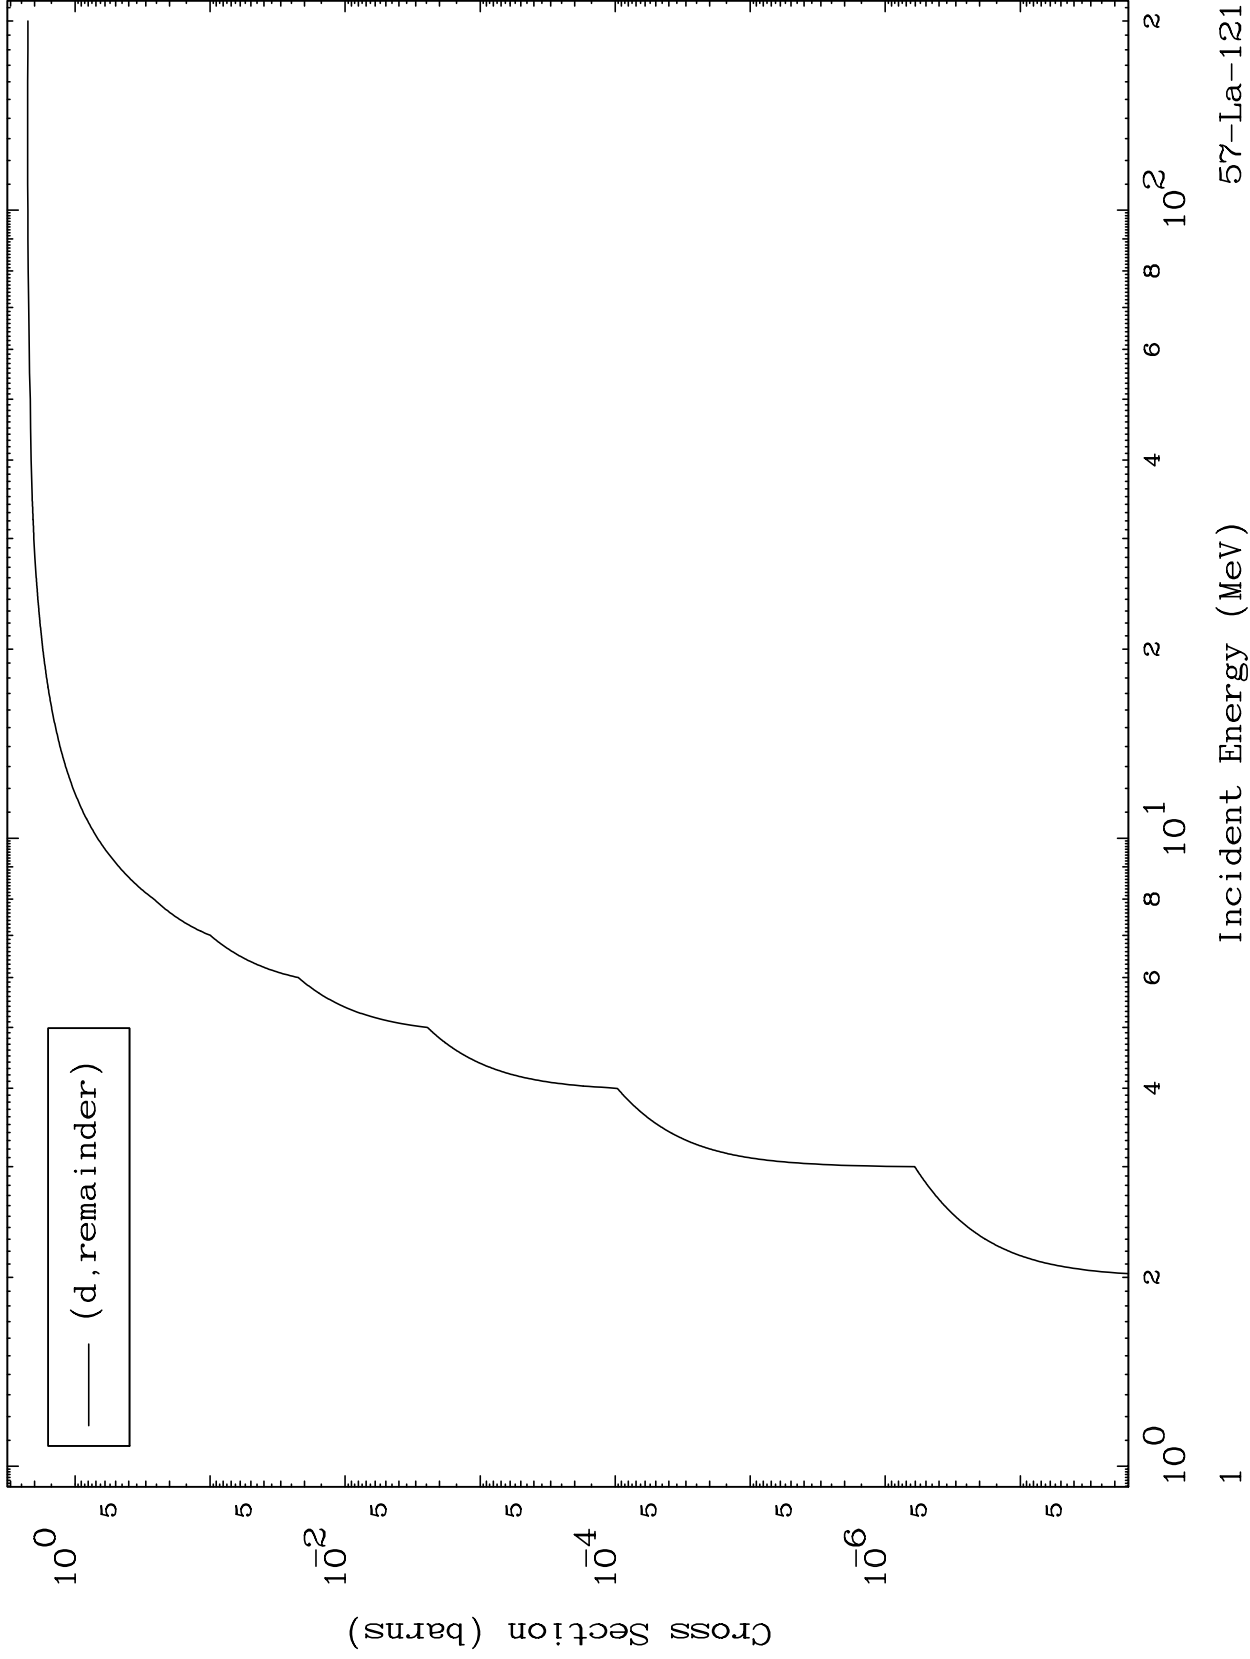

Press Mouse Button to Start

MAT 5674

Deuteron Major
0 Kelvin Cross Sections

57-La-121

57-La-121