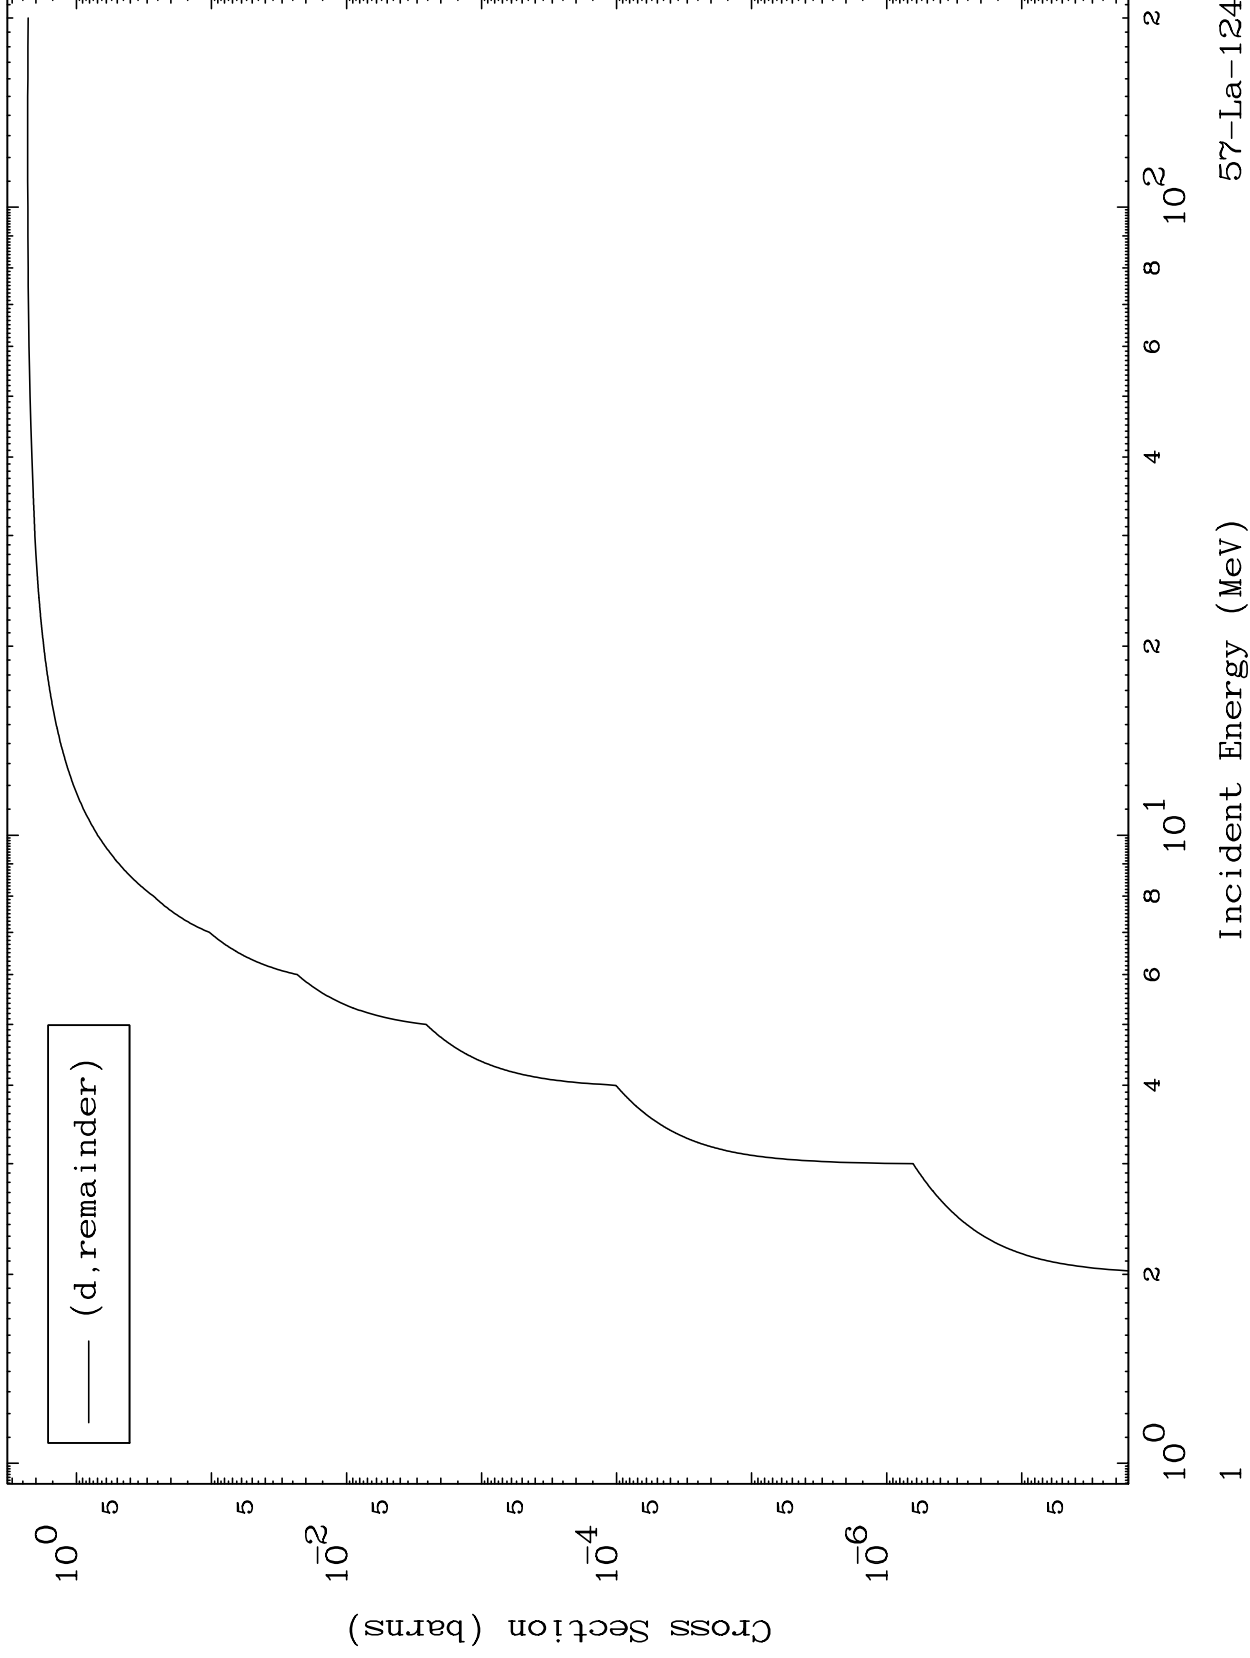

Press Mouse Button to Start

MAT 5684

Deuteron Major  
0 Kelvin Cross Sections

57-La-124

57-La-124