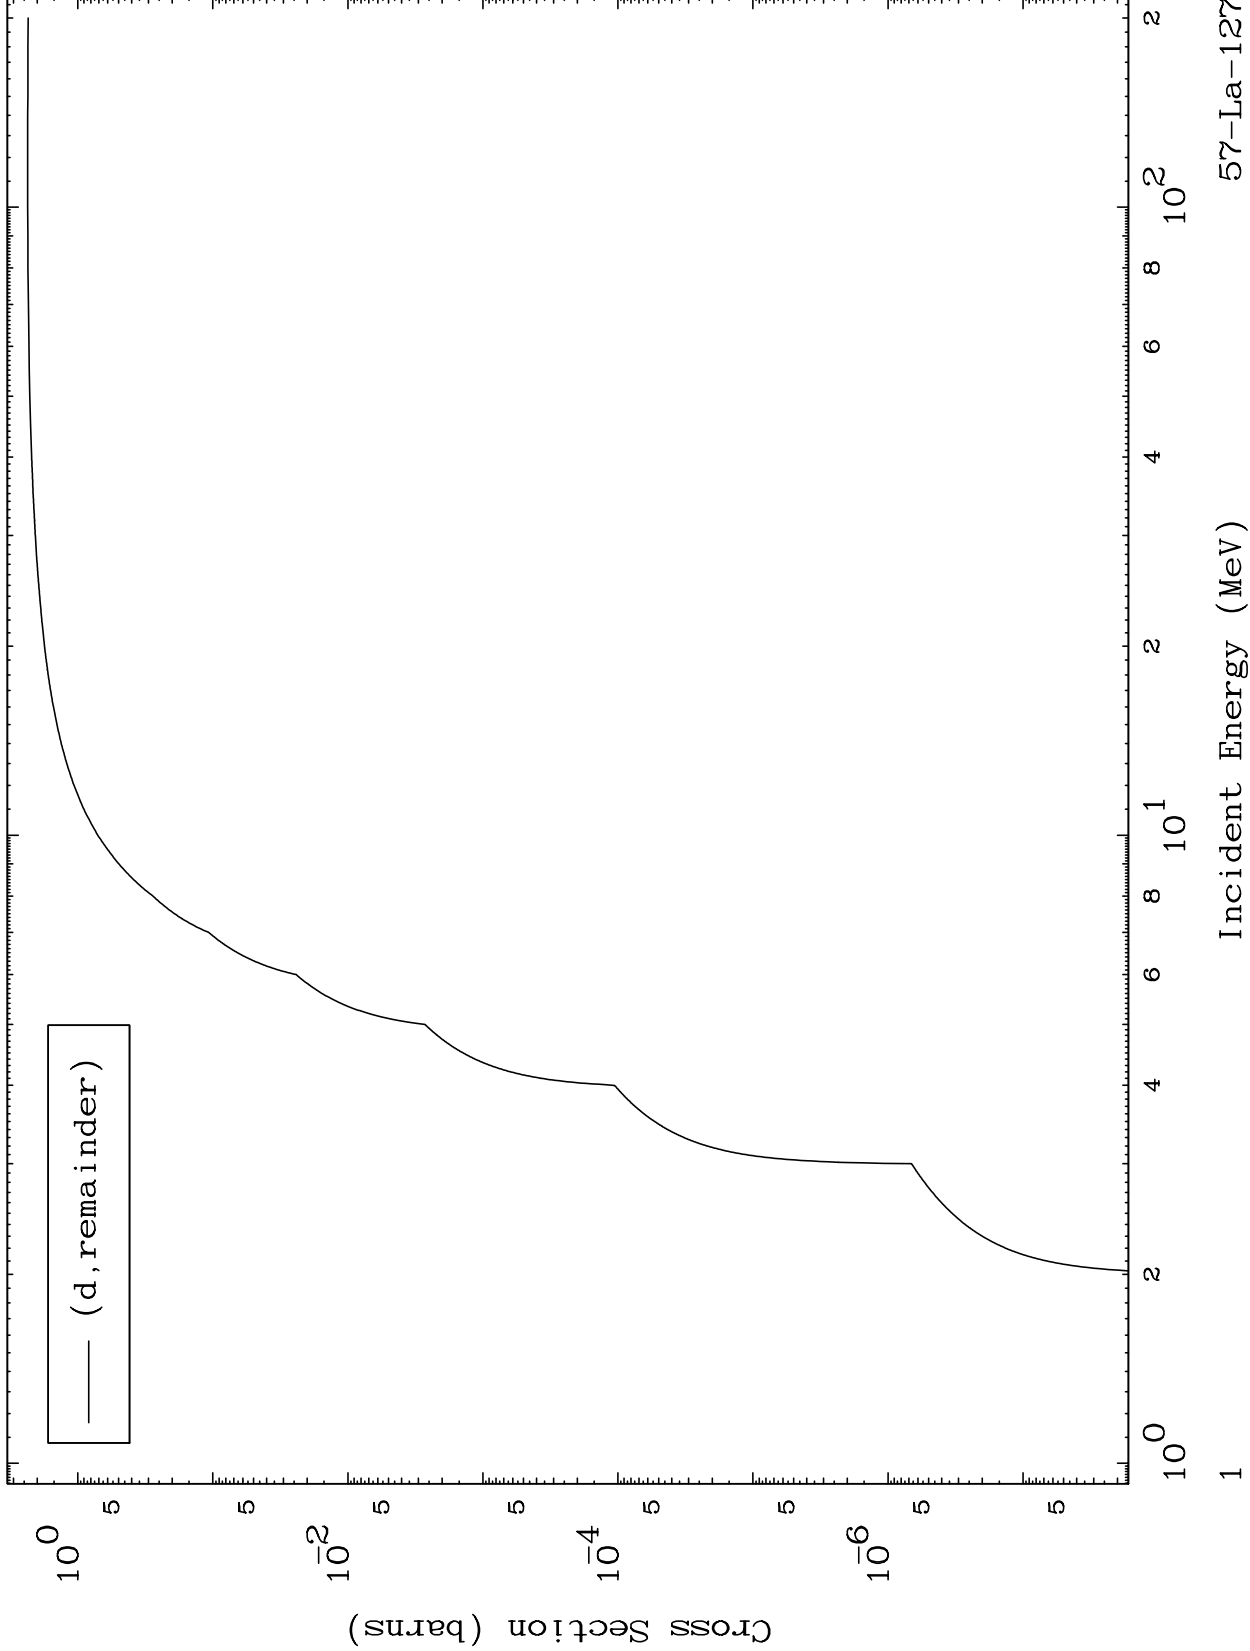

Press Mouse Button to Start

MAT 5692

Deuteron Major  
0 Kelvin Cross Sections

57-La-127

57-La-127