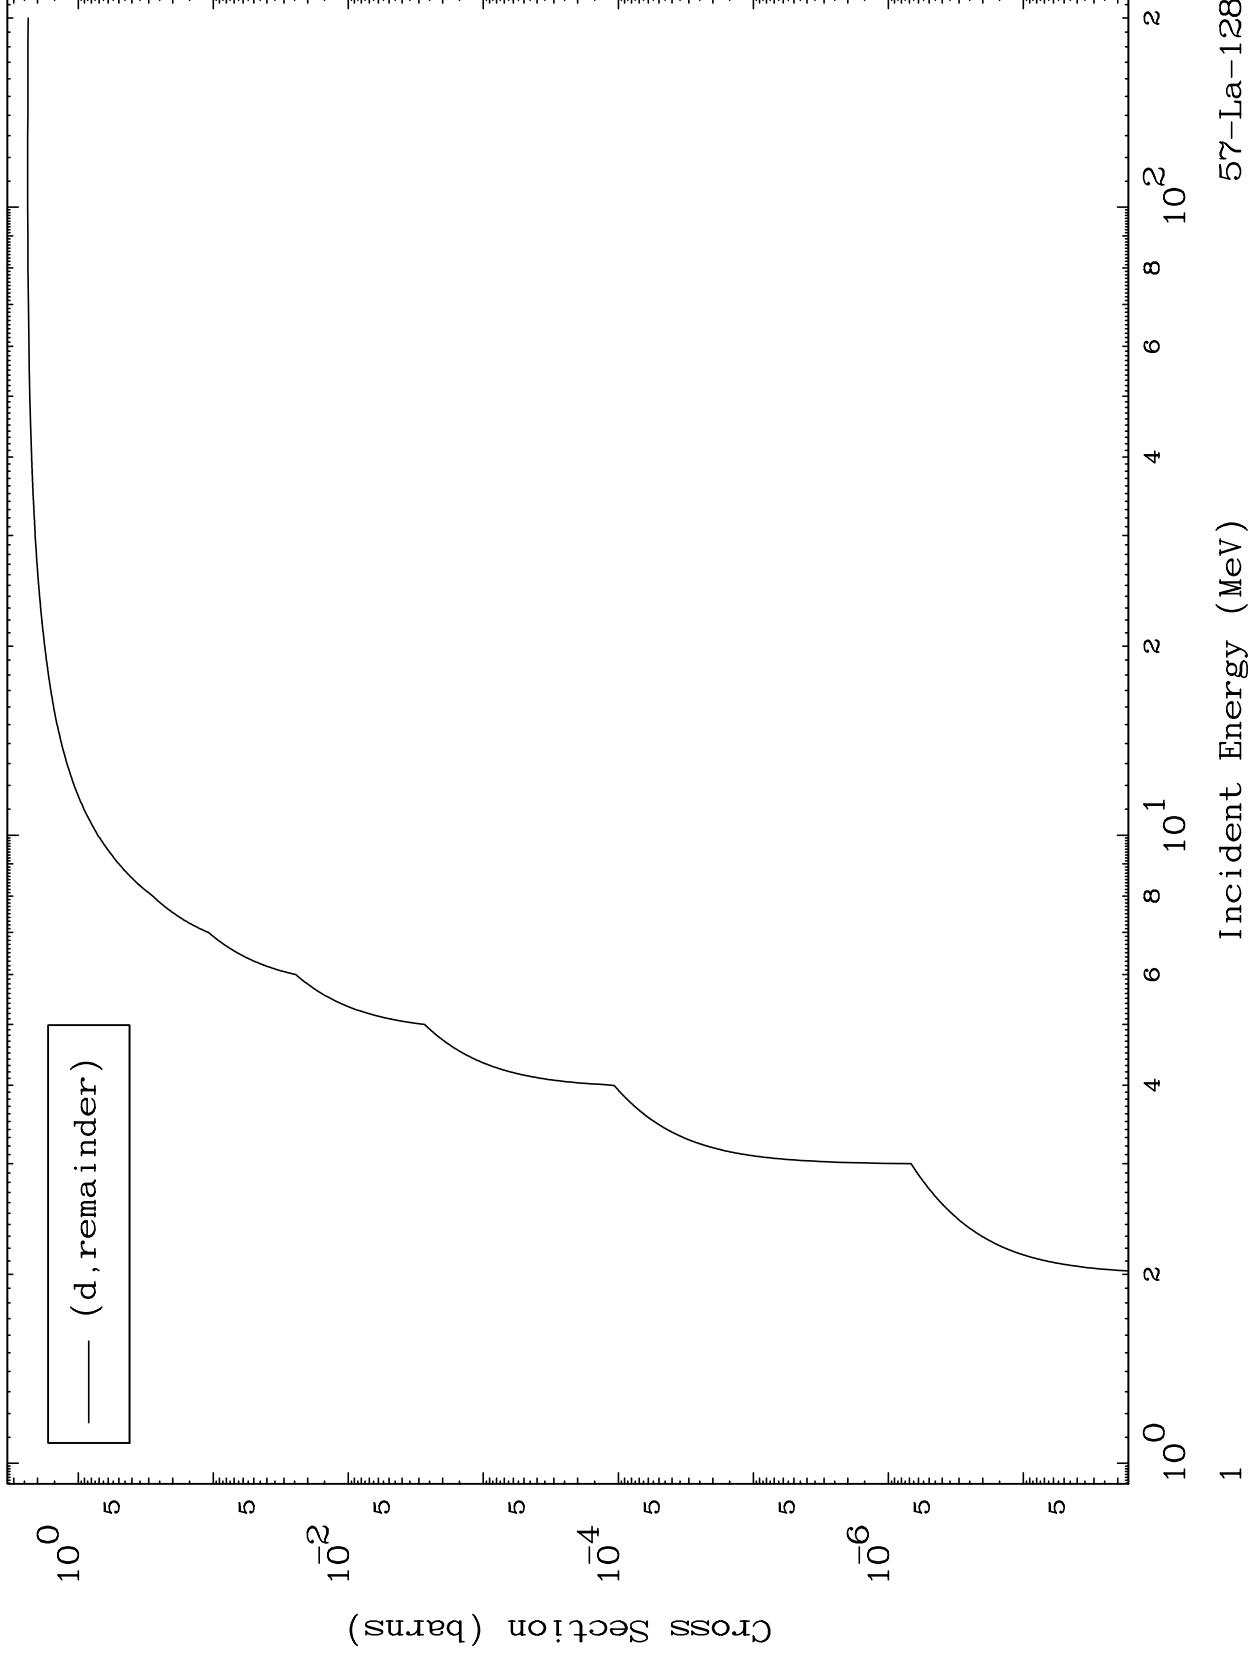

Press Mouse Button to Start

MAT 5696

Deuteron Major
0 Kelvin Cross Sections

57-La-128

57-La-128