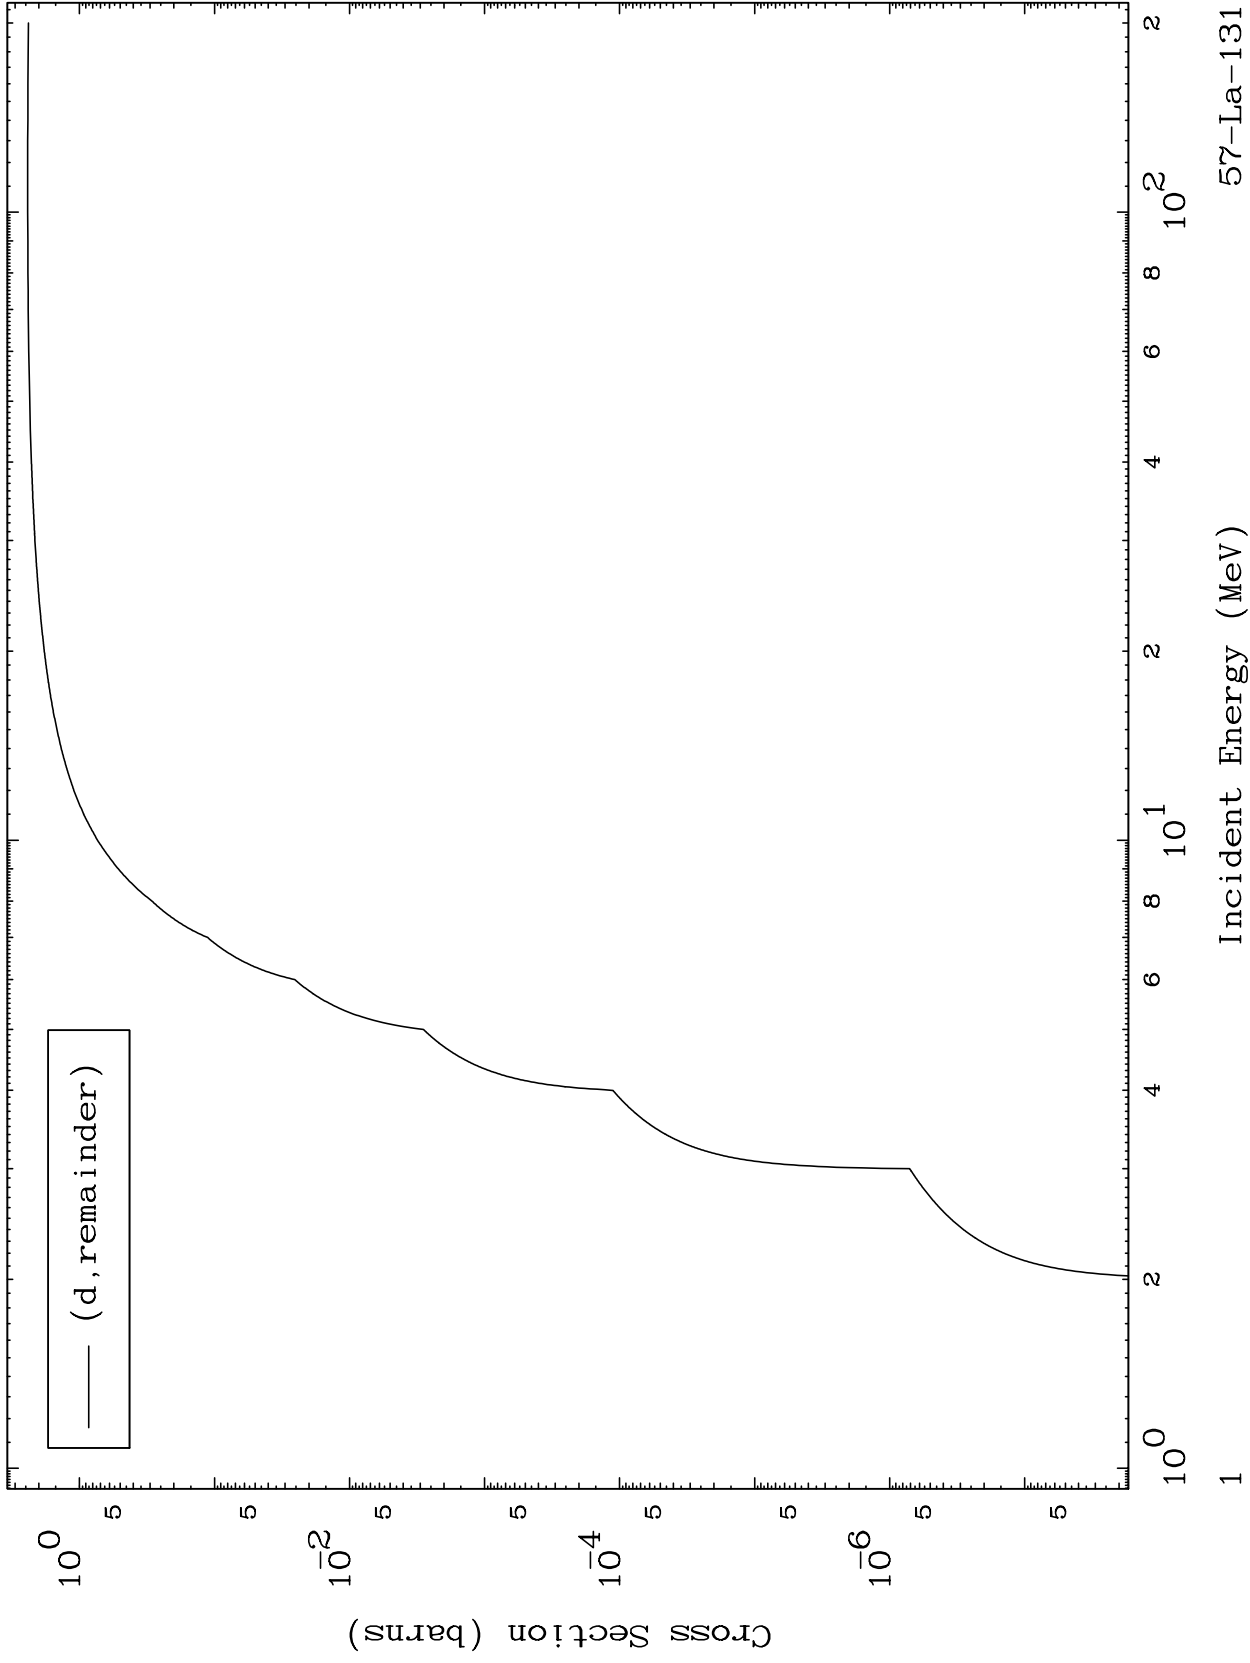

Press Mouse Button to Start

MAT 5704

Deuteron Major
0 Kelvin Cross Sections

57-La-131

57-La-131