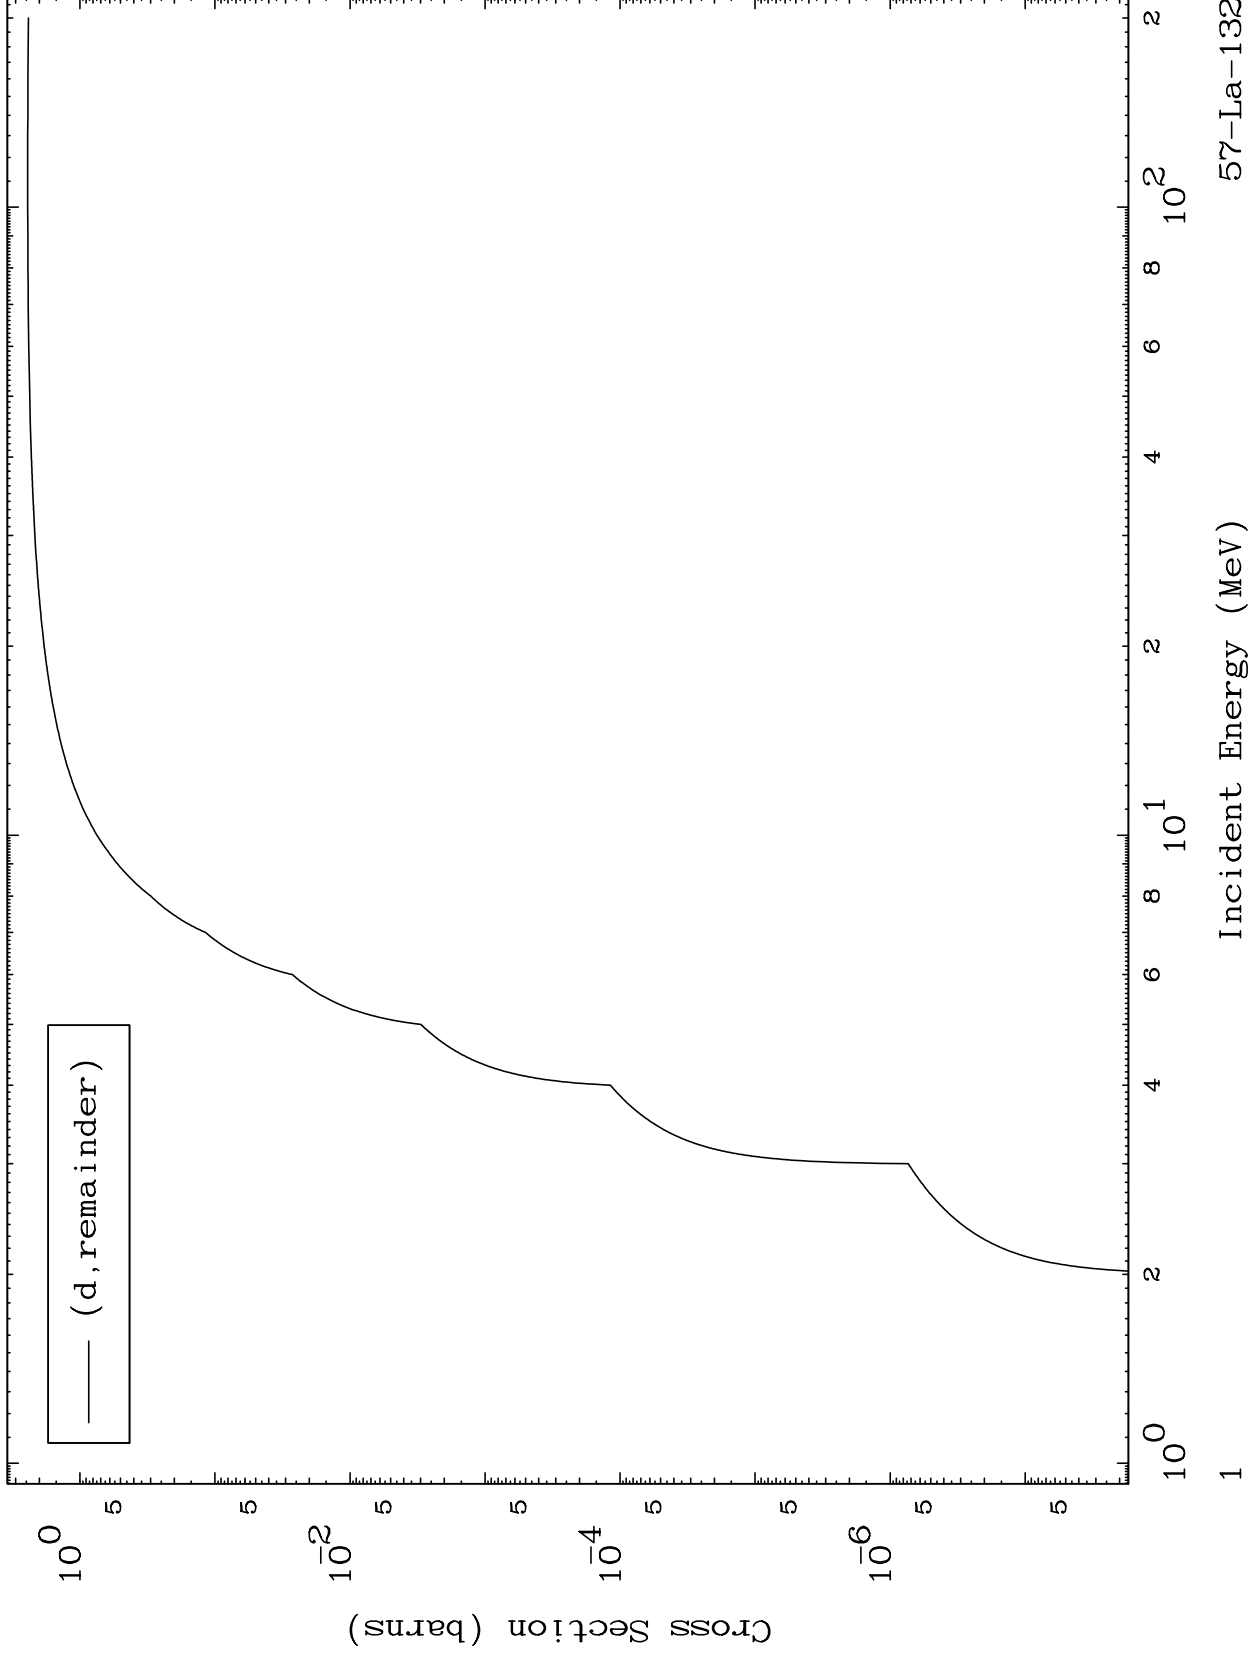

Press Mouse Button to Start

MAT 5707

Deuteron Major
0 Kelvin Cross Sections

57-La-132

57-La-132