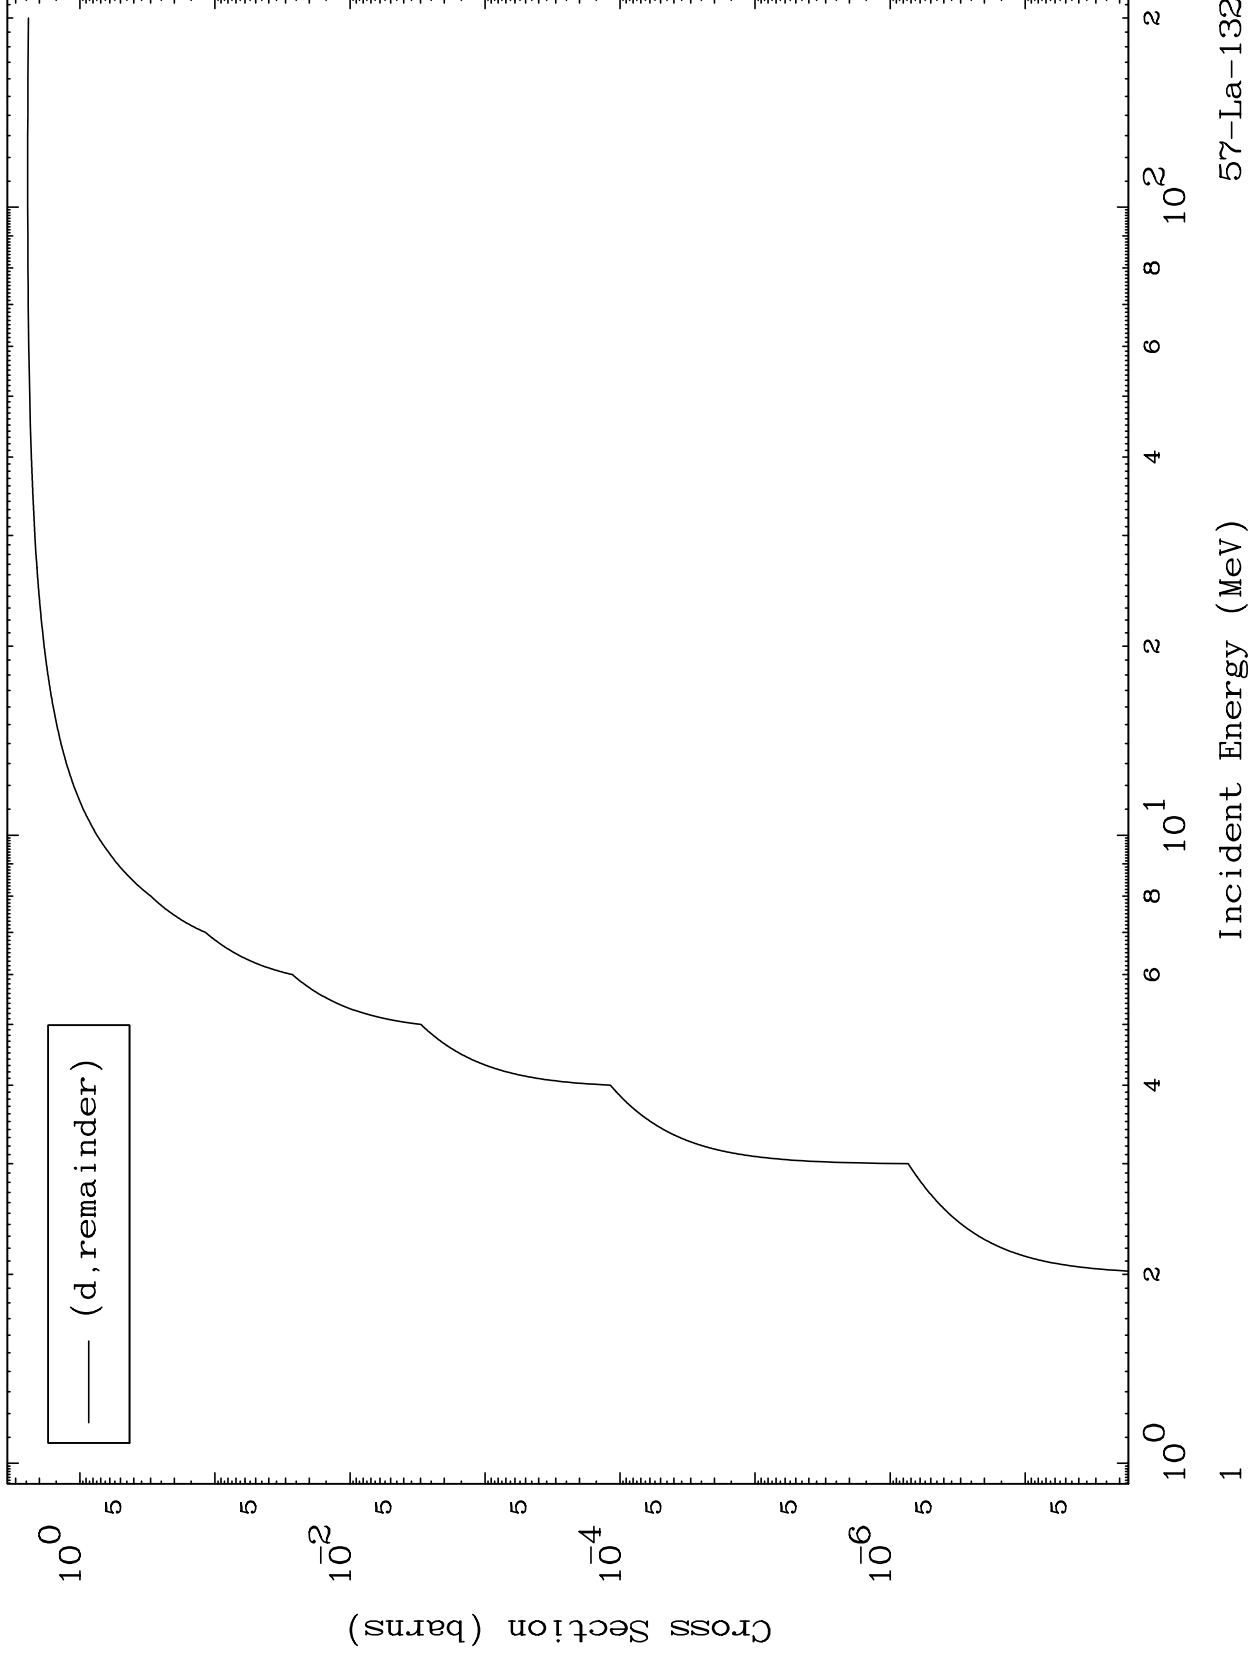

Press Mouse Button to Start

MAT 5708

Deuteron Major
0 Kelvin Cross Sections

57-La-132

57-La-132