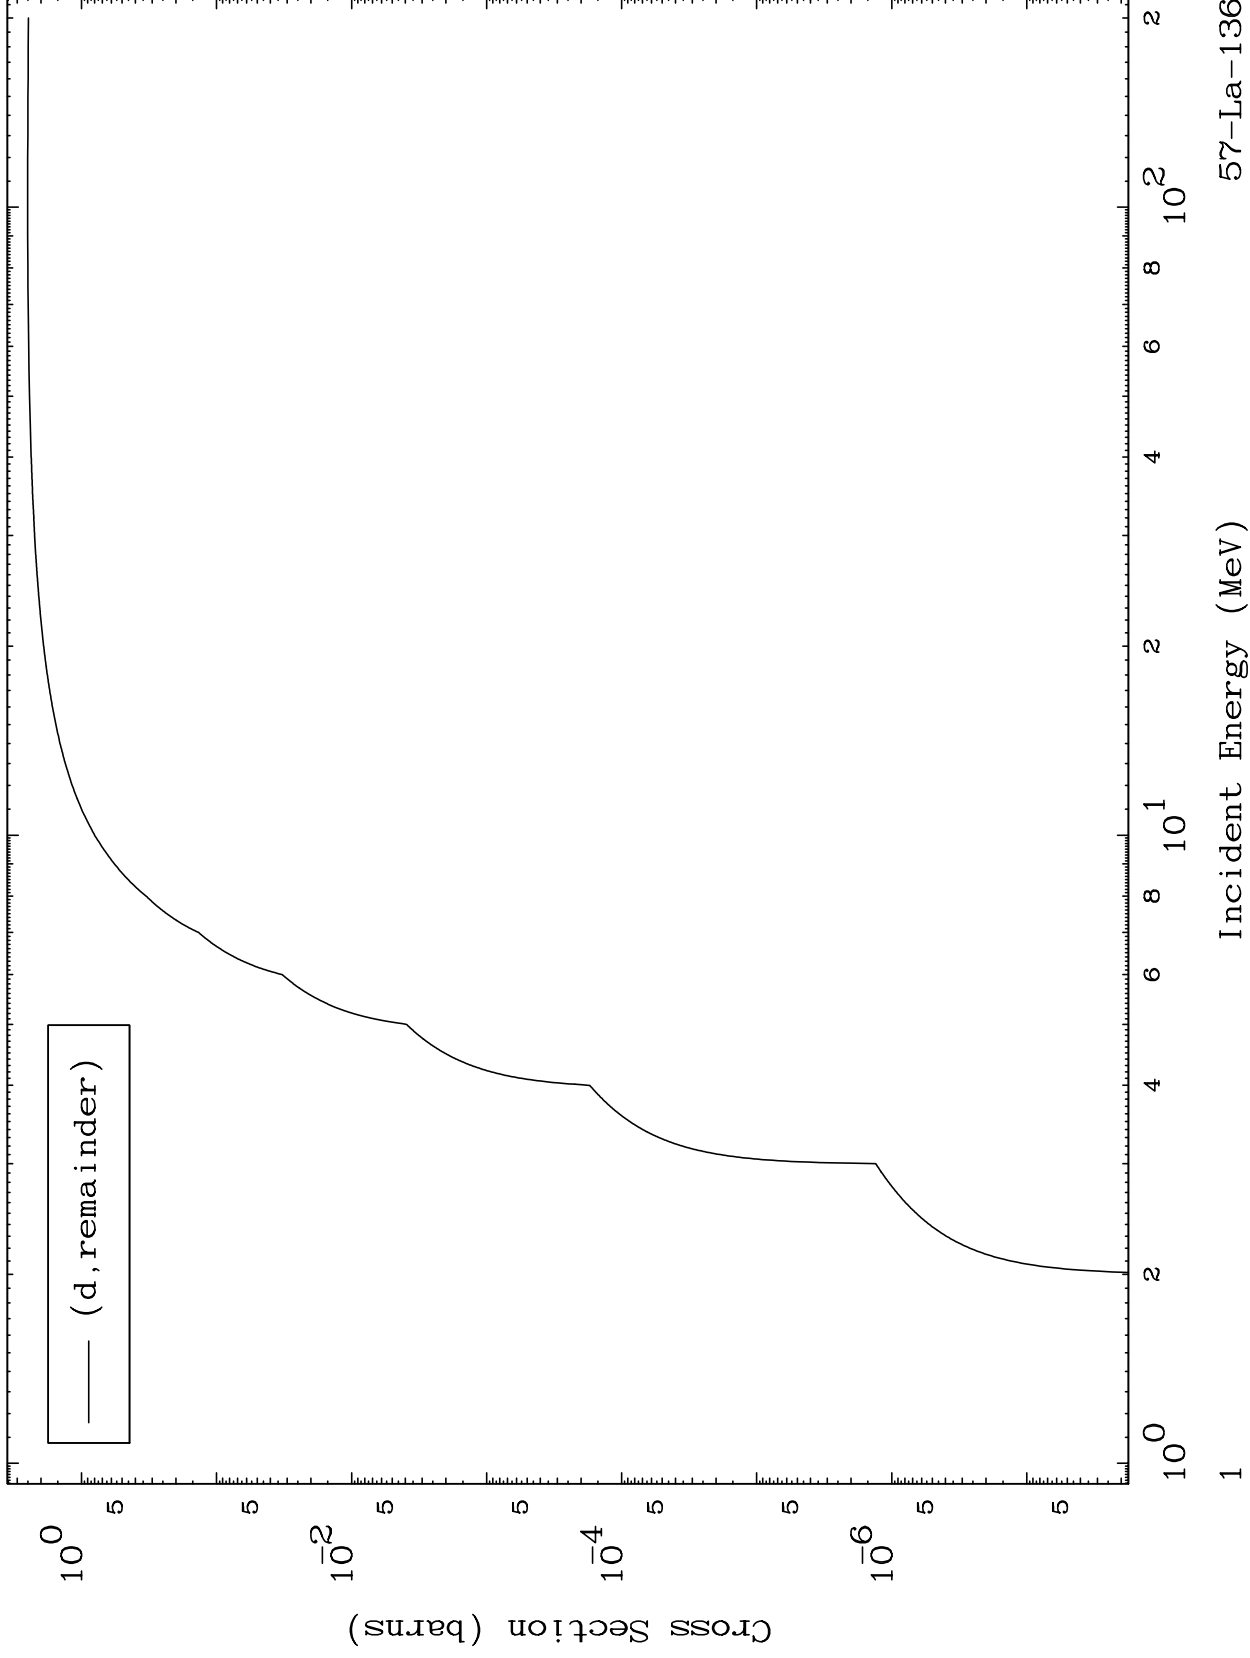

Press Mouse Button to Start

MAT 5719

Deuteron Major
0 Kelvin Cross Sections

57-La-136

57-La-136