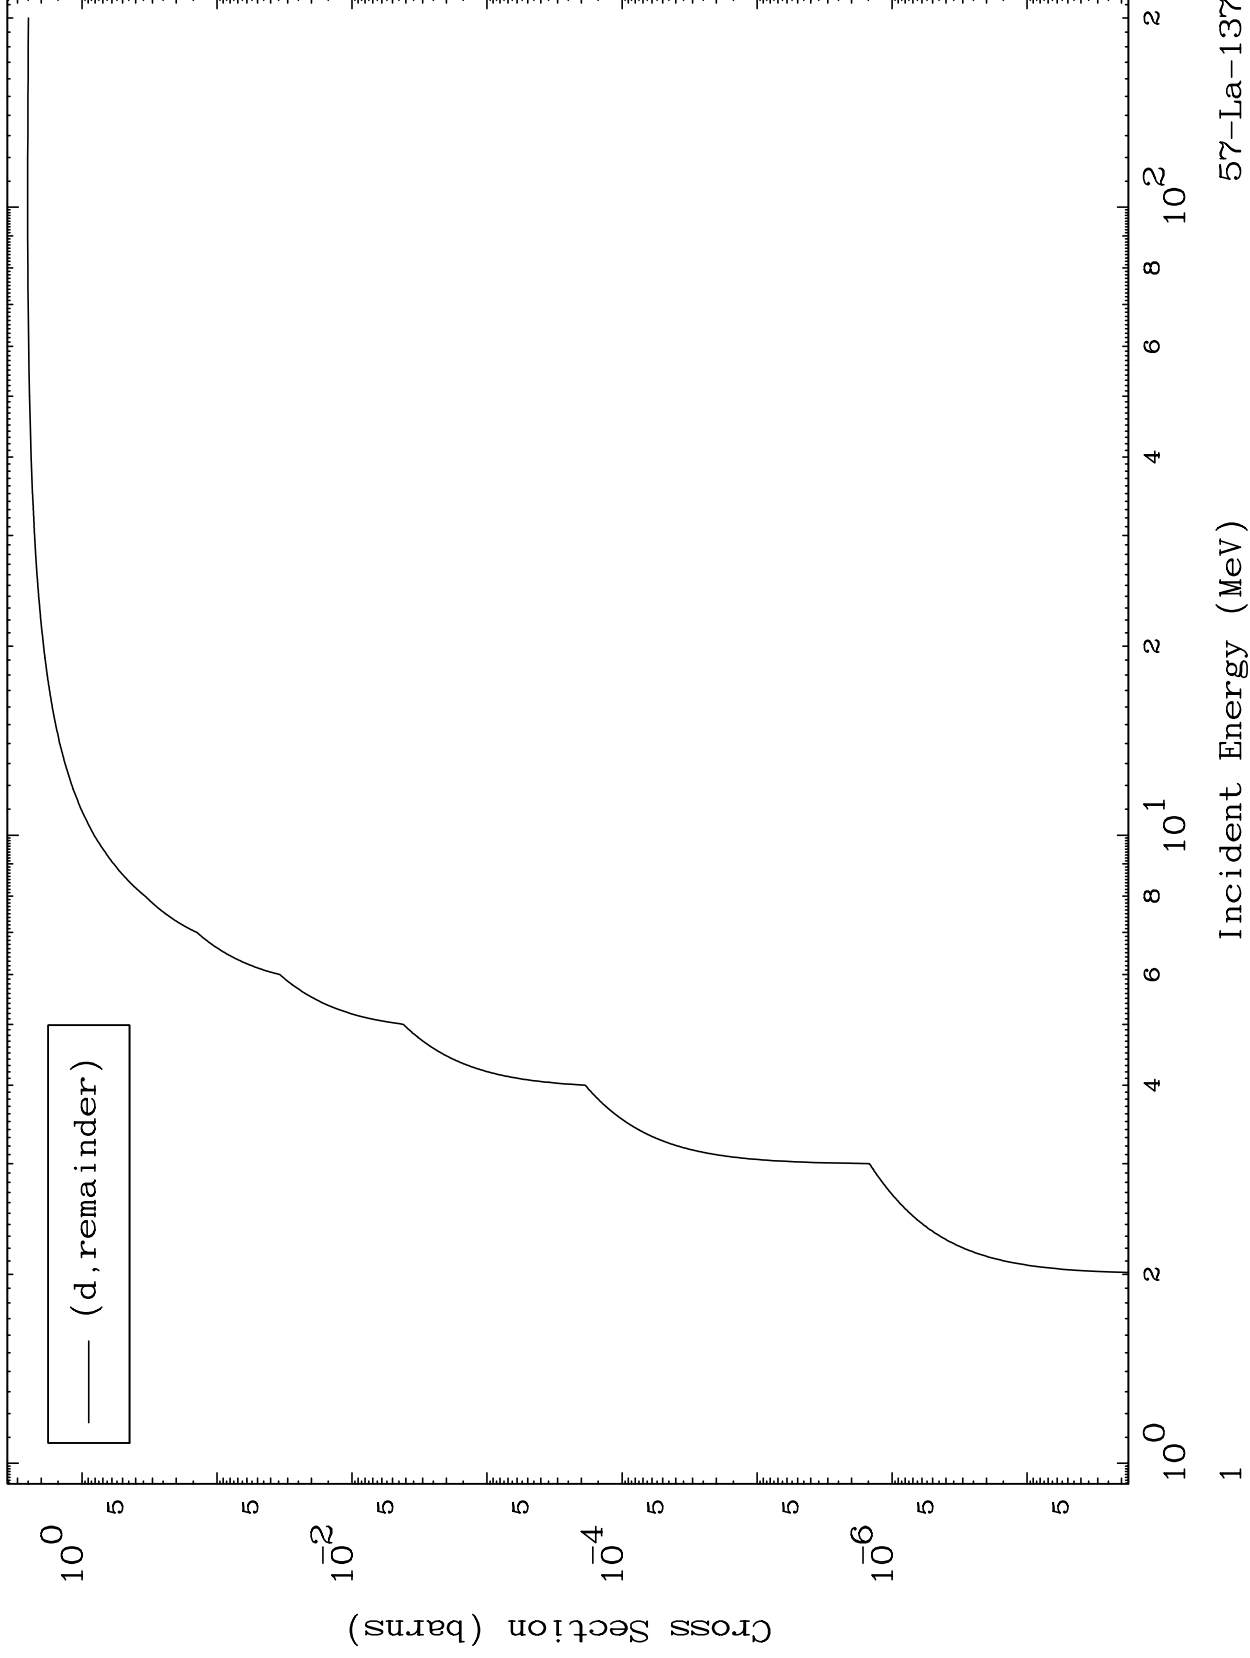

Press Mouse Button to Start

MAT 5722

Deuteron Major
0 Kelvin Cross Sections

57-La-137

57-La-137