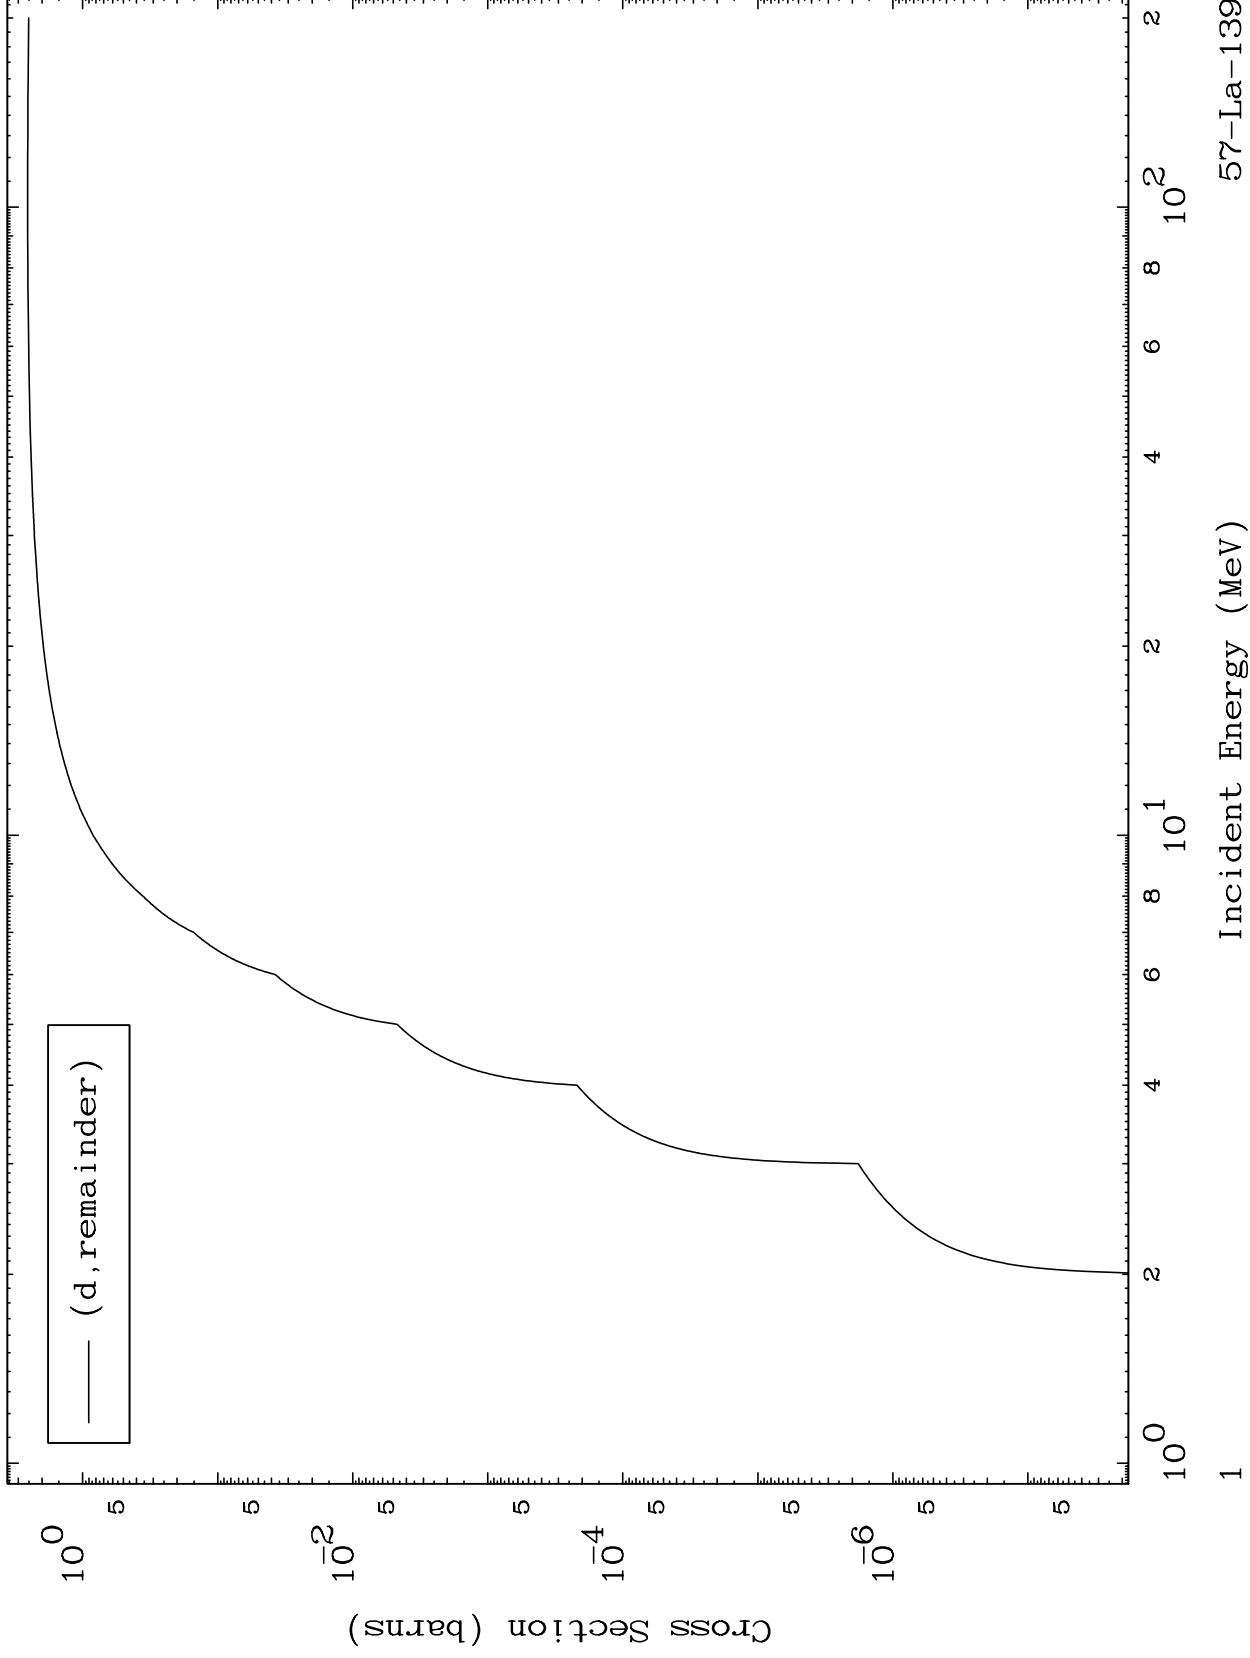

Press Mouse Button to Start

MAT 5728

Deuteron Major  
0 Kelvin Cross Sections

57-La-139

57-La-139