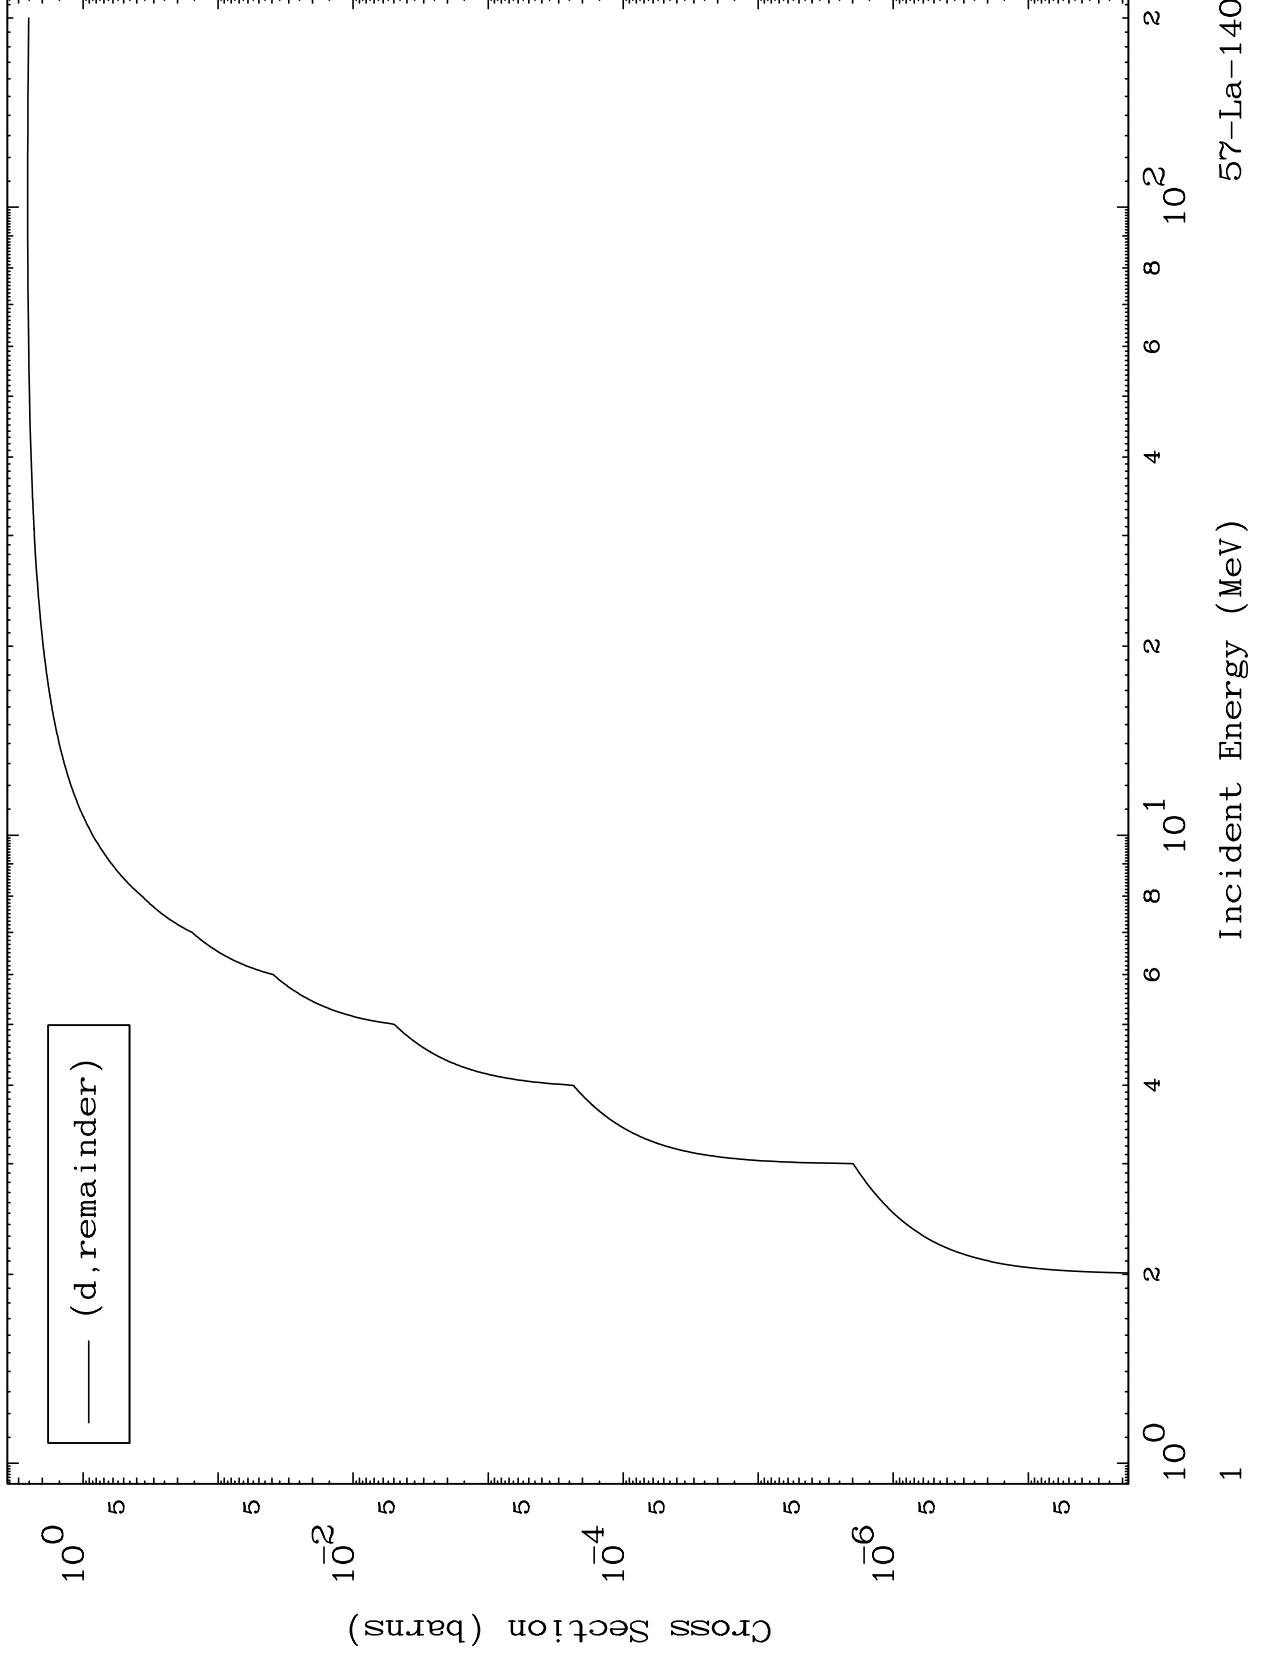

Press Mouse Button to Start

MAT 5731

Deuteron Major  
0 Kelvin Cross Sections

57-La-140

57-La-140