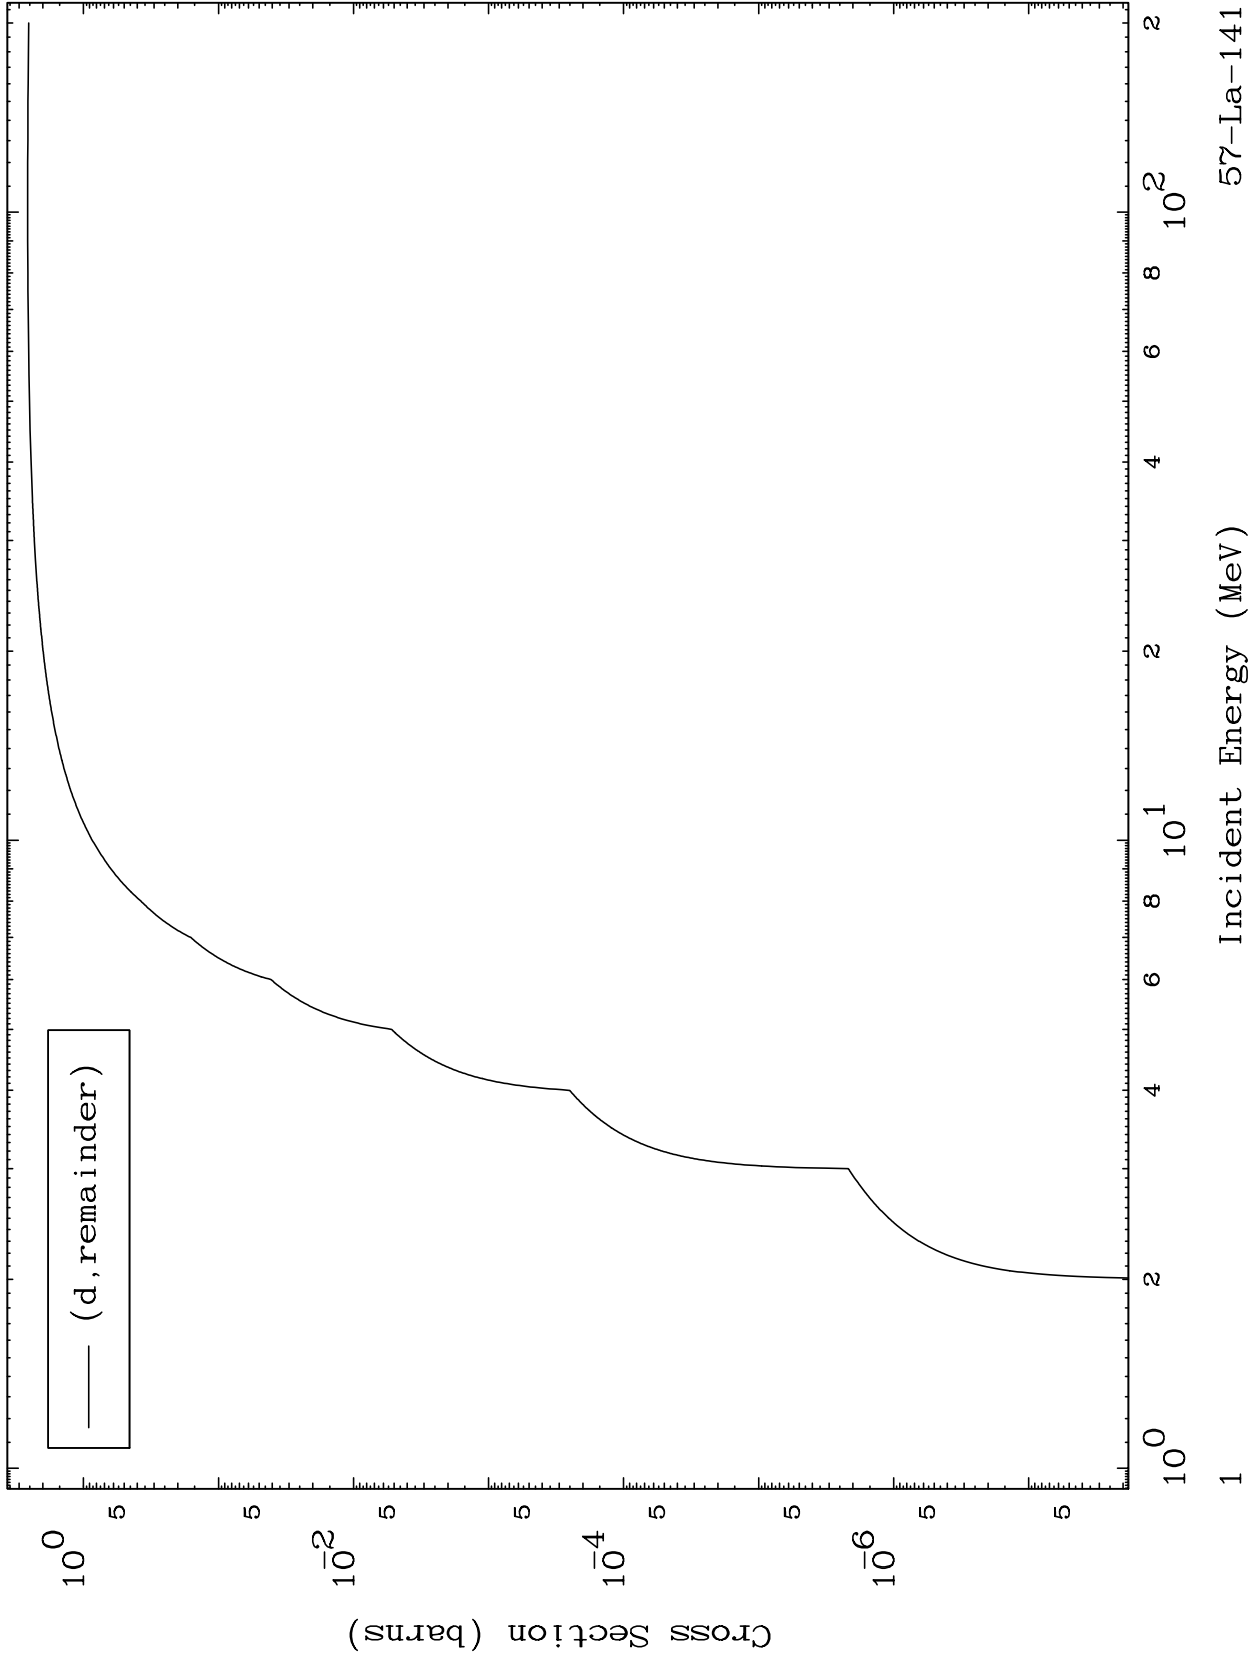

Press Mouse Button to Start

MAT 5734

Deuteron Major  
0 Kelvin Cross Sections

57-La-141

57-La-141