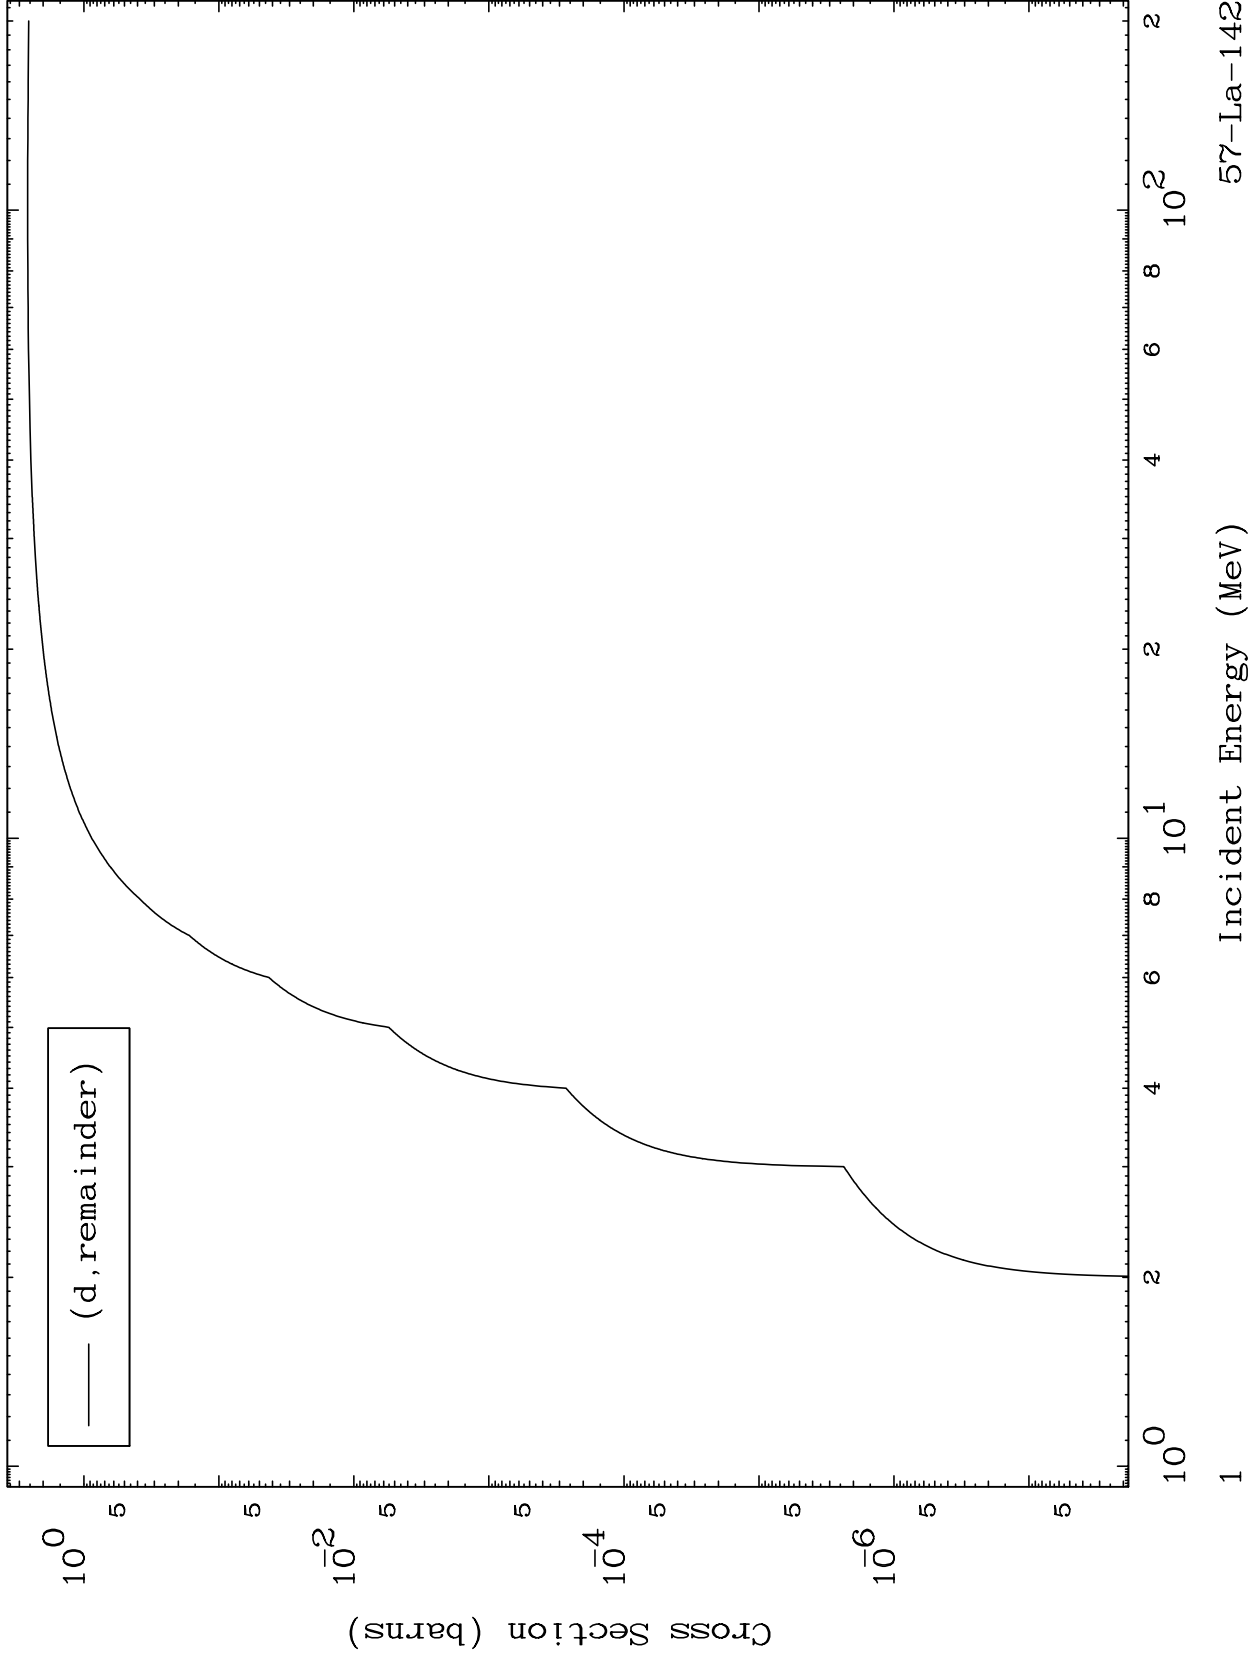

Press Mouse Button to Start

MAT 5737

Deuteron Major  
0 Kelvin Cross Sections

57-La-142

57-La-142