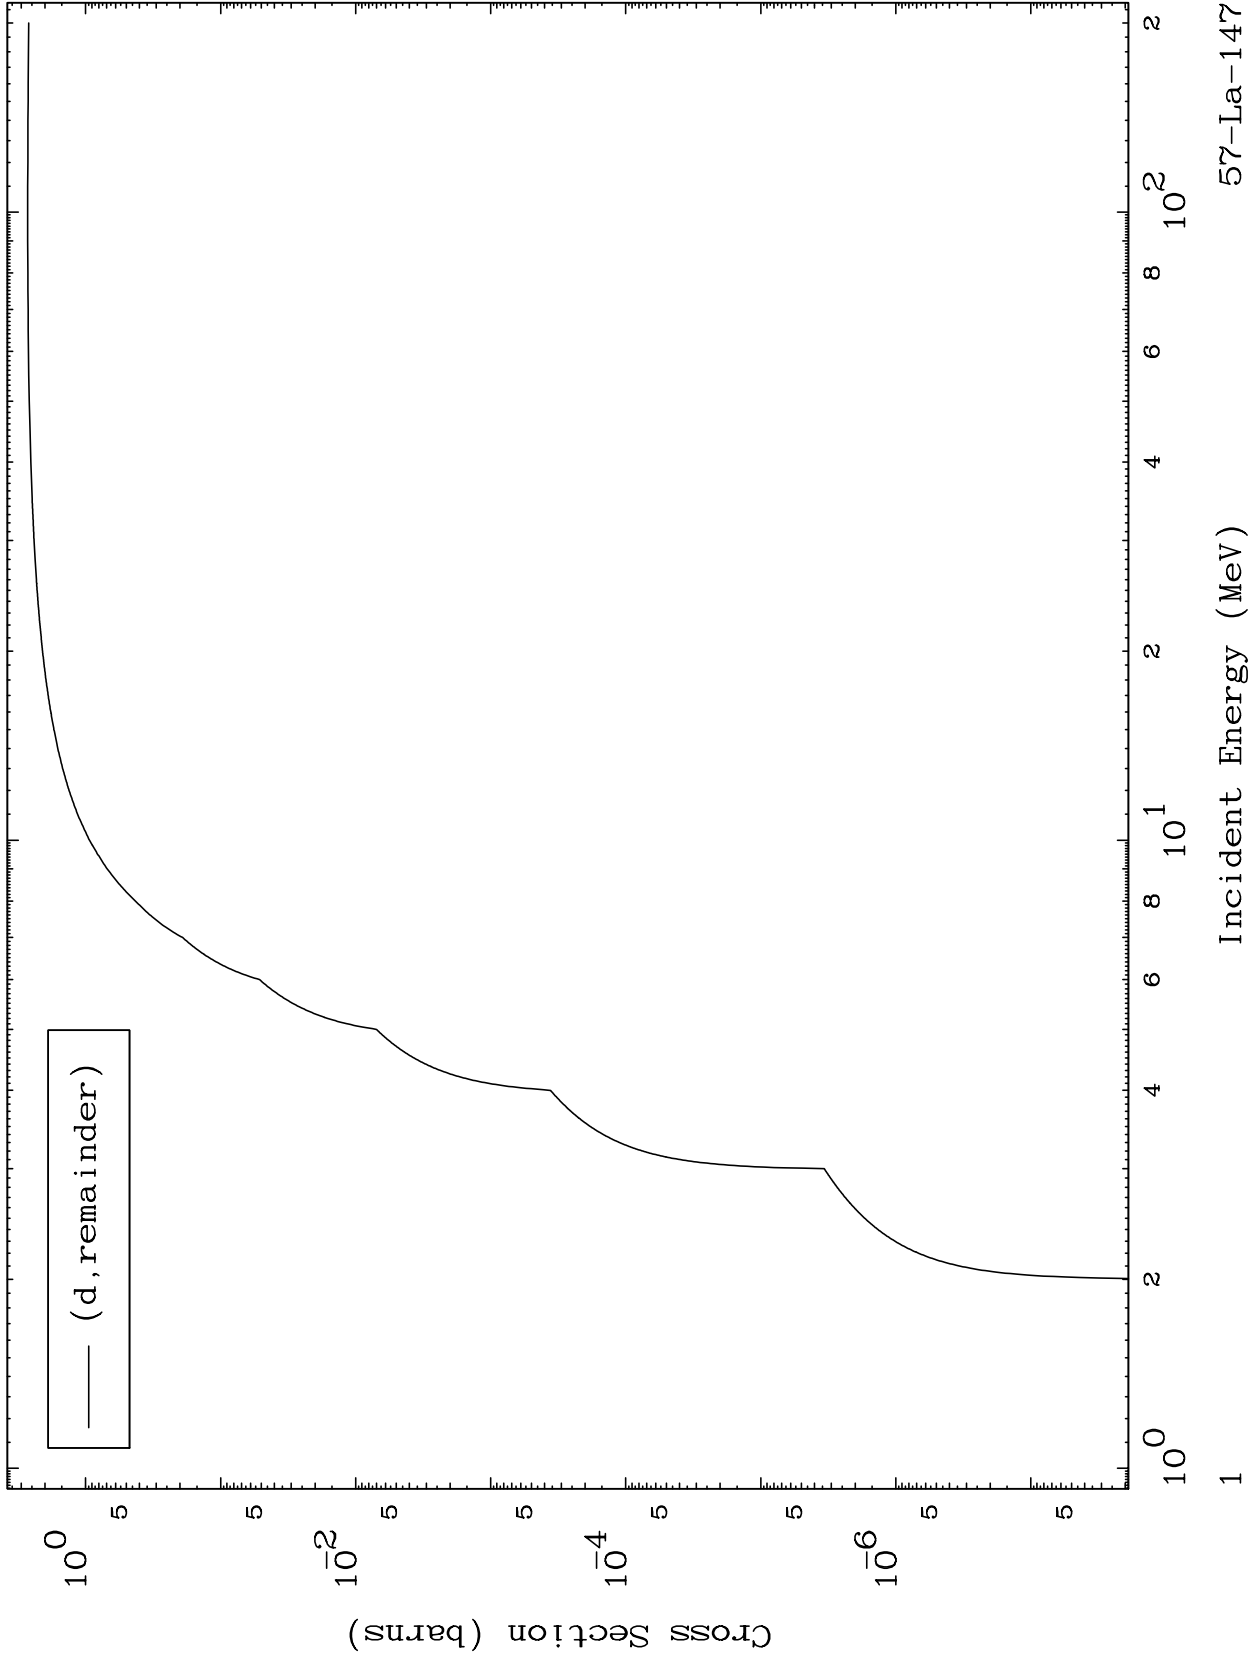

Press Mouse Button to Start

MAT 5752

Deuteron Major
0 Kelvin Cross Sections

57-La-147

57-La-147