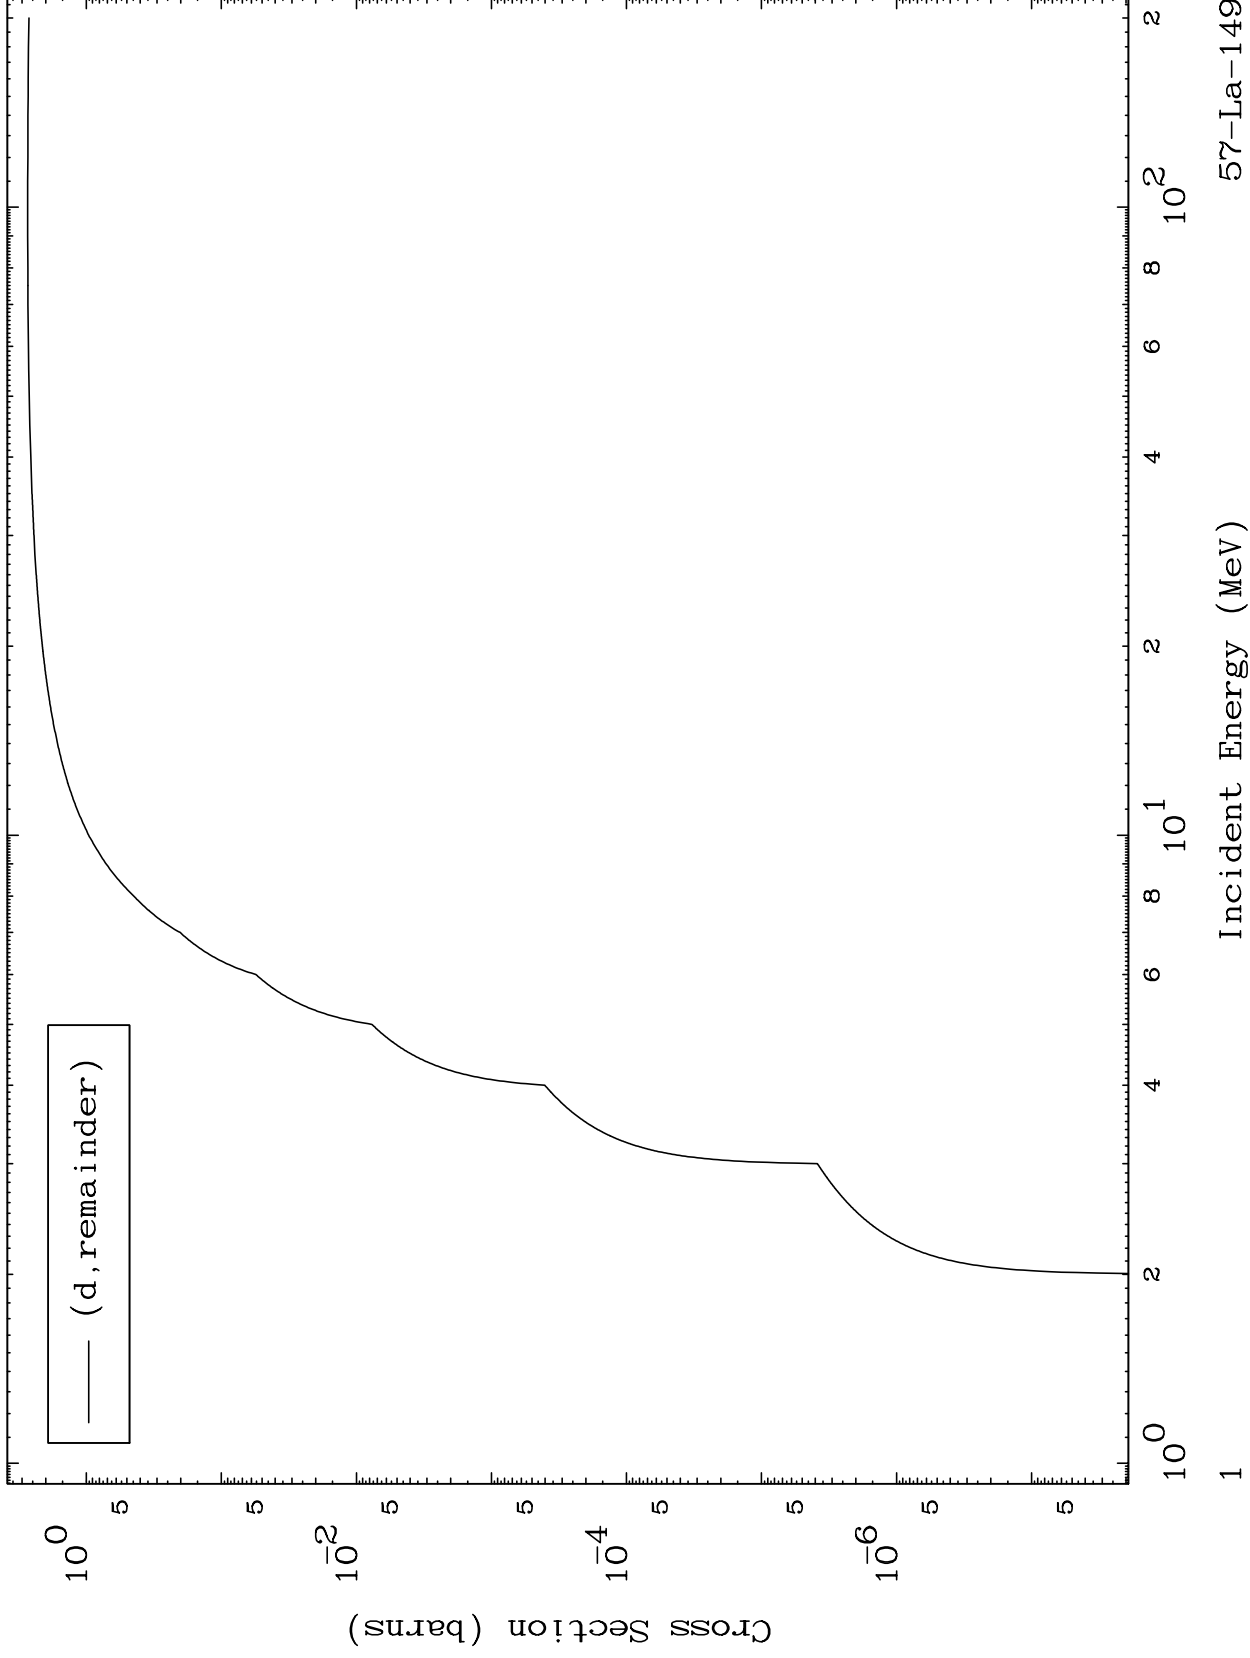

Press Mouse Button to Start

MAT 5758

Deuteron Major
0 Kelvin Cross Sections

57-La-149

57-La-149