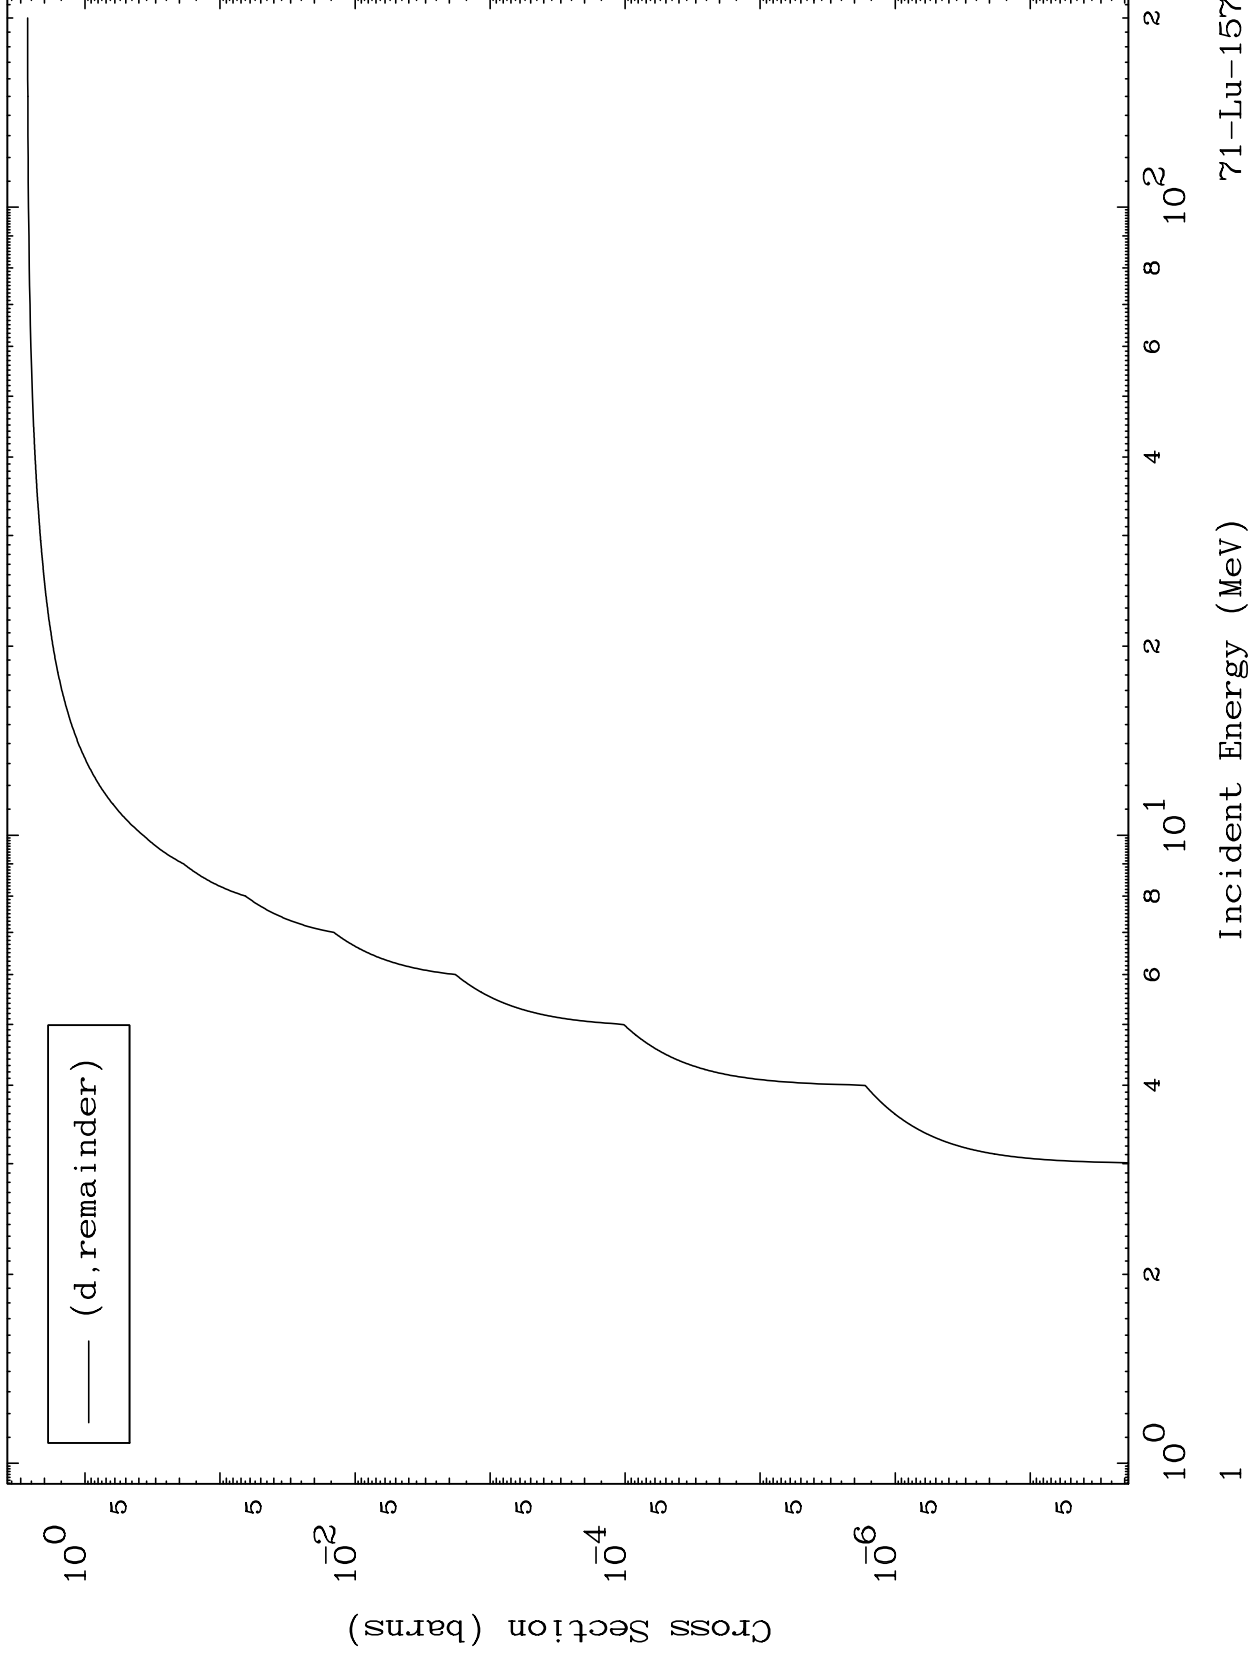

Press Mouse Button to Start

MAT 7071

Deuteron Major  
0 Kelvin Cross Sections

71-Lu-157

Incident Energy (MeV)

71-Lu-157